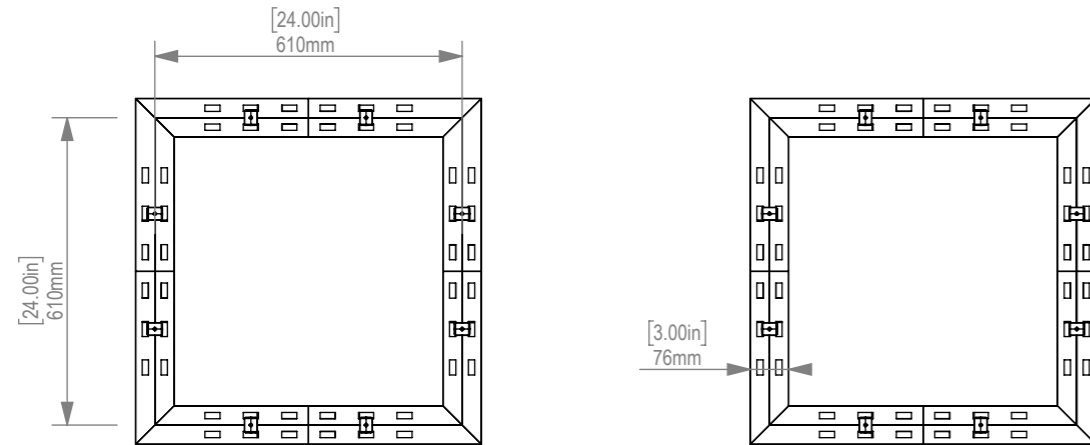

ISOMETRIC

ITEM NO.	Description	Material	Finish	QTY.
1	13.5in x 8in Corner Beam	ZINTRA	AS PER ORDER	16
2	8in Beam Connector	ZINTRA	AS PER OREDER	16
3	Beams Clip	POLYCARBONATE	CLEAR	32

SIDE VIEW

TOP VIEW

EXPLODED