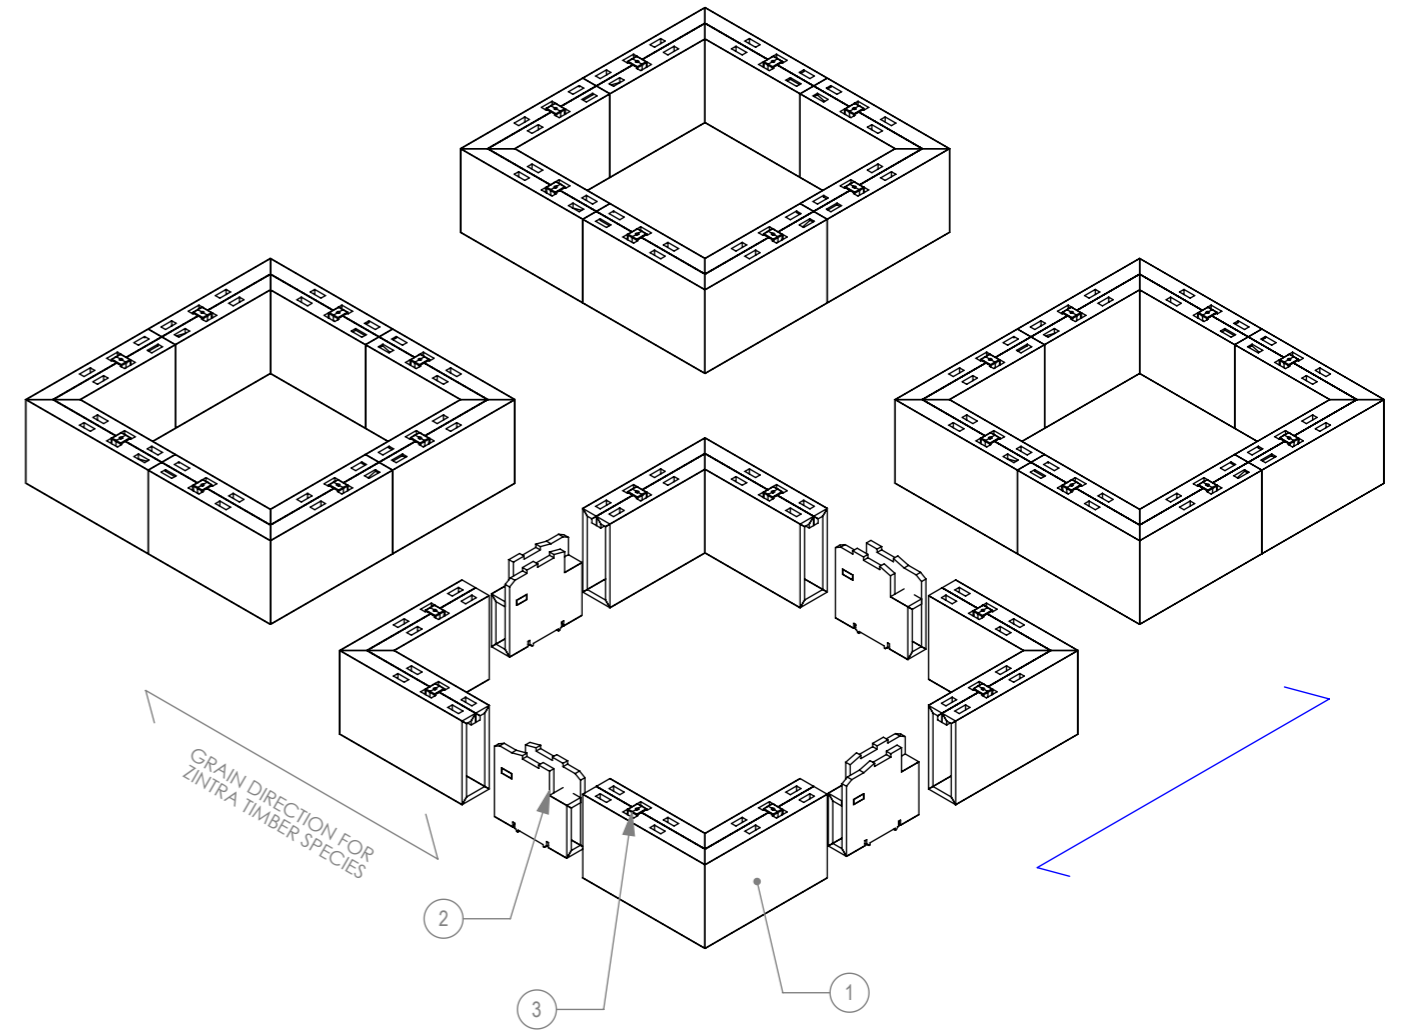

ISOMETRIC

ITEM NO.	Description	Material	Finish	QTY.
1	13.5in x 8in Corner Beam	ZINTRA	AS PER ORDER	16
2	8in Beam Connector	ZINTRA	AS PER OREDER	16
3	Beams Clip	POLYCARBONATE	CLEAR	32

SIDE VIEW

TOP VIEW

EXPLODED