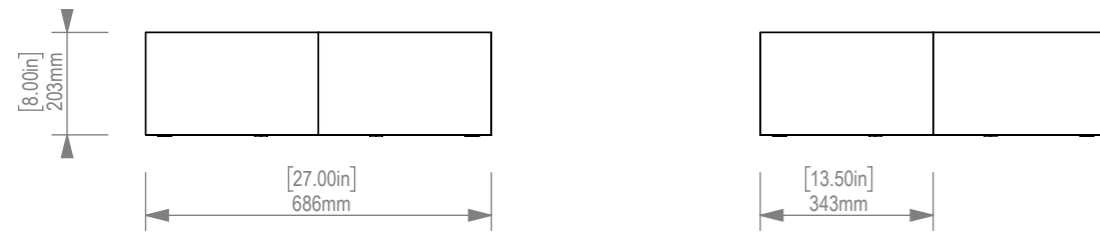

ISOMETRIC

ITEM NO.	Description	Material	Finish	QTY.
1	13.5in x 8in Corner Beam	ZINTRA	AS PER ORDER	16
2	8in Beam Connector	ZINTRA	AS PER OREDER	16
3	Beams Clip	POLYCARBONATE	CLEAR	32

SIDE VIEW

TOP VIEW

EXPLODED