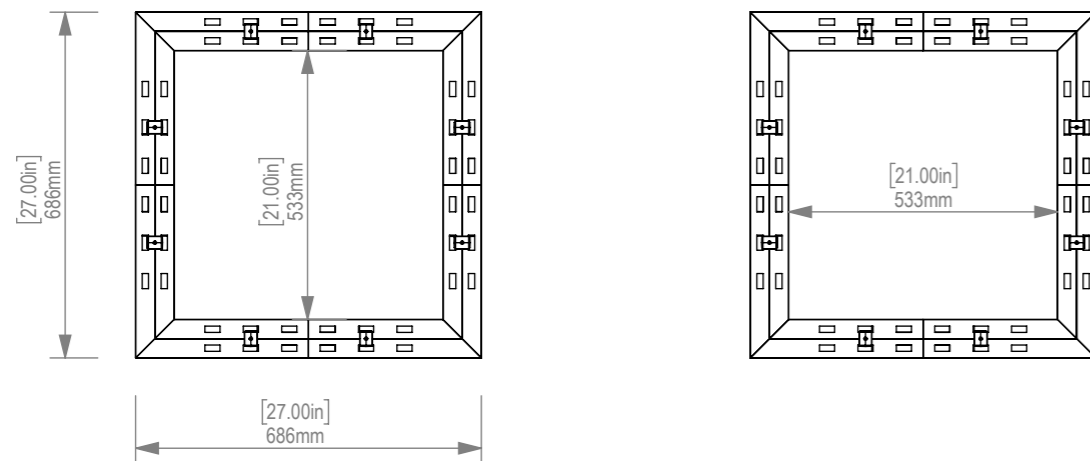

ISOMETRIC

ITEM NO.	Description	Material	Finish	QTY.
1	13.5in x 8in Corner Beam	ZINTRA	AS PER ORDER	16
2	8in Beam Connector	ZINTRA	AS PER OREDER	16
3	Beams Clip	POLYCARBONATE	CLEAR	32

SIDE VIEW

TOP VIEW

EXPLODED