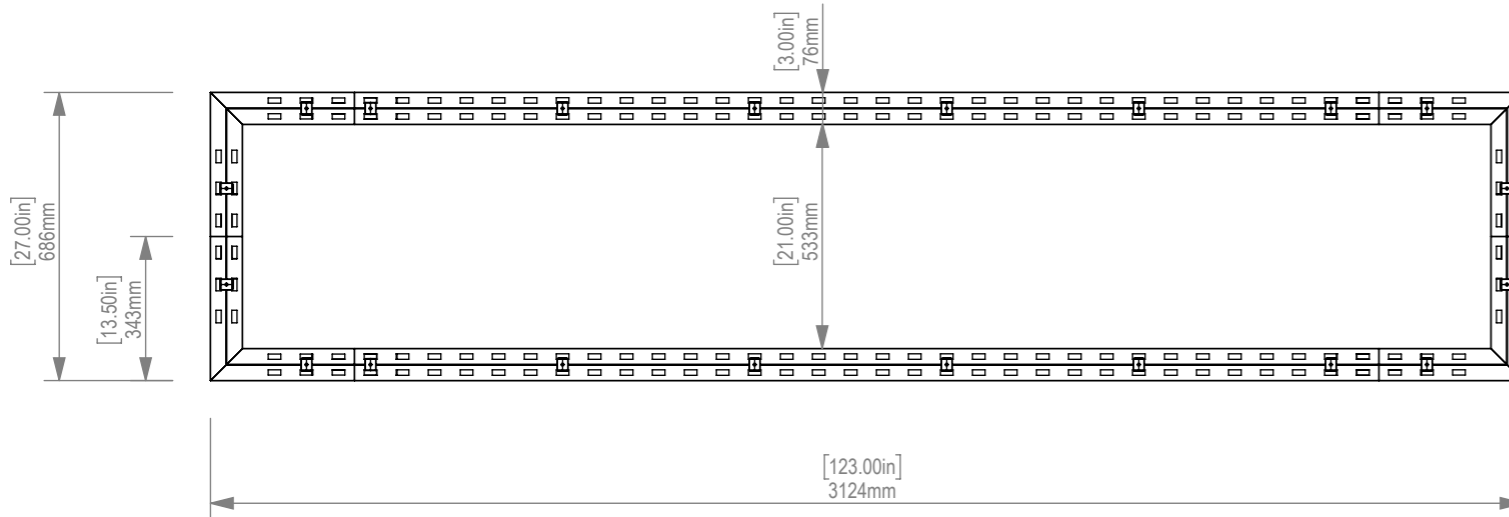

ISOMETRIC

ITEM NO.	Description	Material	Finish	QTY.
1	96in x 8in Main Beam	ZINTRA	AS PER ORDER	2
2	13.5in x 8in Corner Beam	ZINTRA	AS PER ORDER	4
3	8in Beam Connector	ZINTRA	AS PER OREDER	6
4	Beams Clip	POLYCARBONATE	CLEAR	20

SIDE VIEW

TOP VIEW

EXPLODED