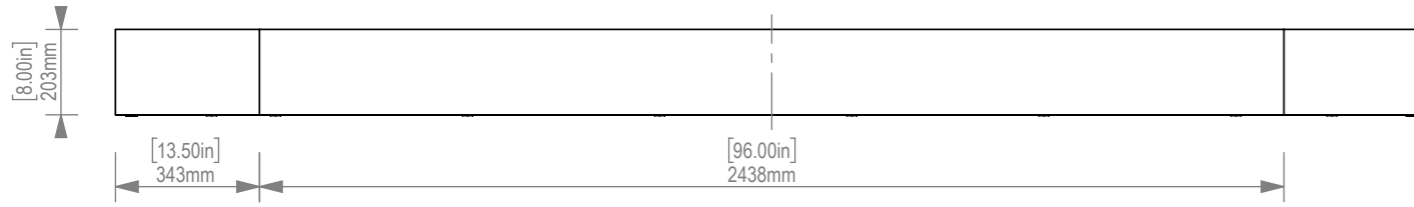

ISOMETRIC

ITEM NO.	Description	Material	Finish	QTY.
1	96in x 8in Main Beam	ZINTRA	AS PER ORDER	2
2	13.5in x 8in Corner Beam	ZINTRA	AS PER ORDER	4
3	8in Beam Connector	ZINTRA	AS PER OREDER	6
4	Beams Clip	POLYCARBONATE	CLEAR	20

SIDE VIEW

TOP VIEW

EXPLODED