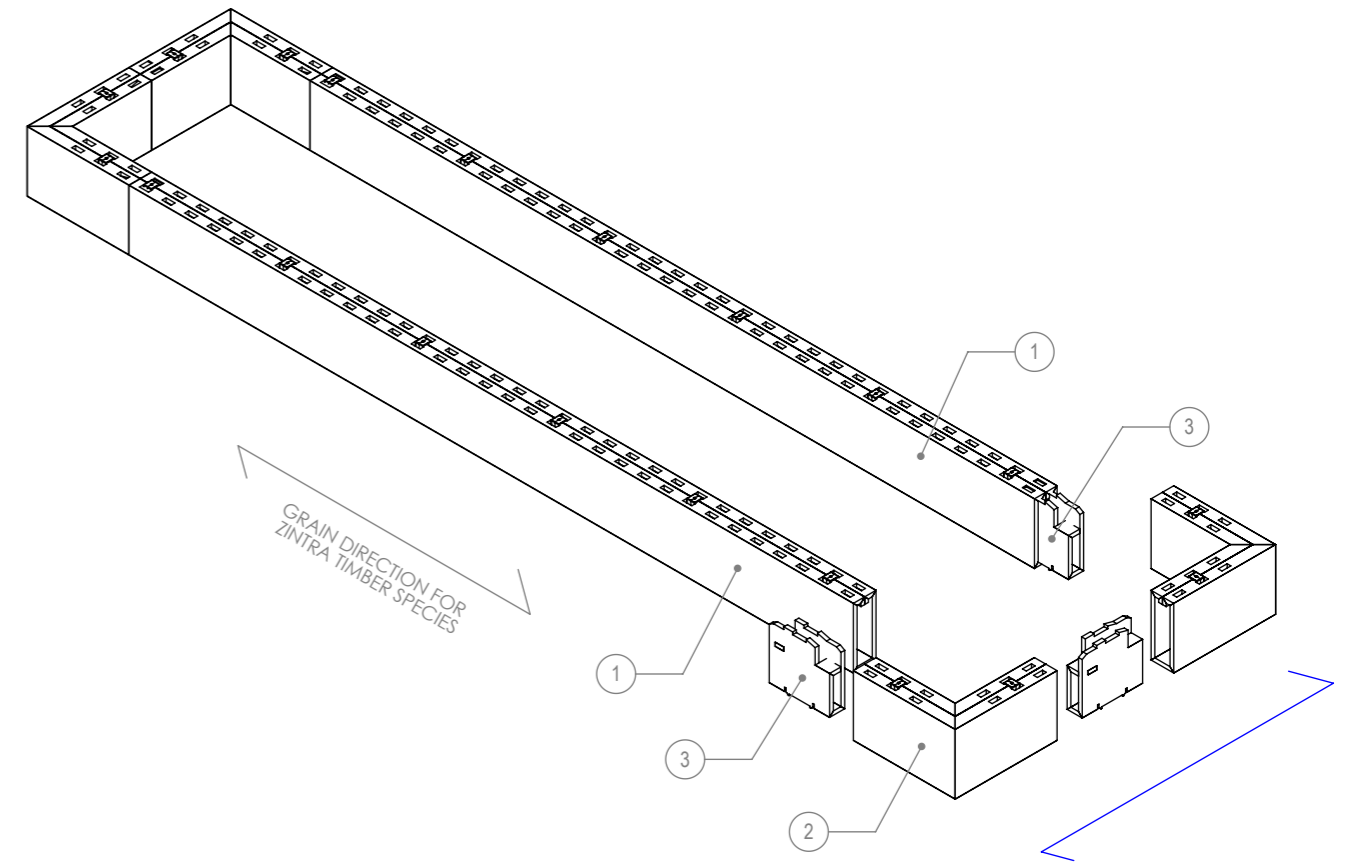

ISOMETRIC

ITEM NO.	Description	Material	Finish	QTY.
1	96in x 8in Main Beam	ZINTRA	AS PER ORDER	2
2	13.5in x 8in Corner Beam	ZINTRA	AS PER ORDER	4
3	8in Beam Connector	ZINTRA	AS PER OREDER	6
4	Beams Clip	POLYCARBONATE	CLEAR	20

SIDE VIEW

TOP VIEW

EXPLODED