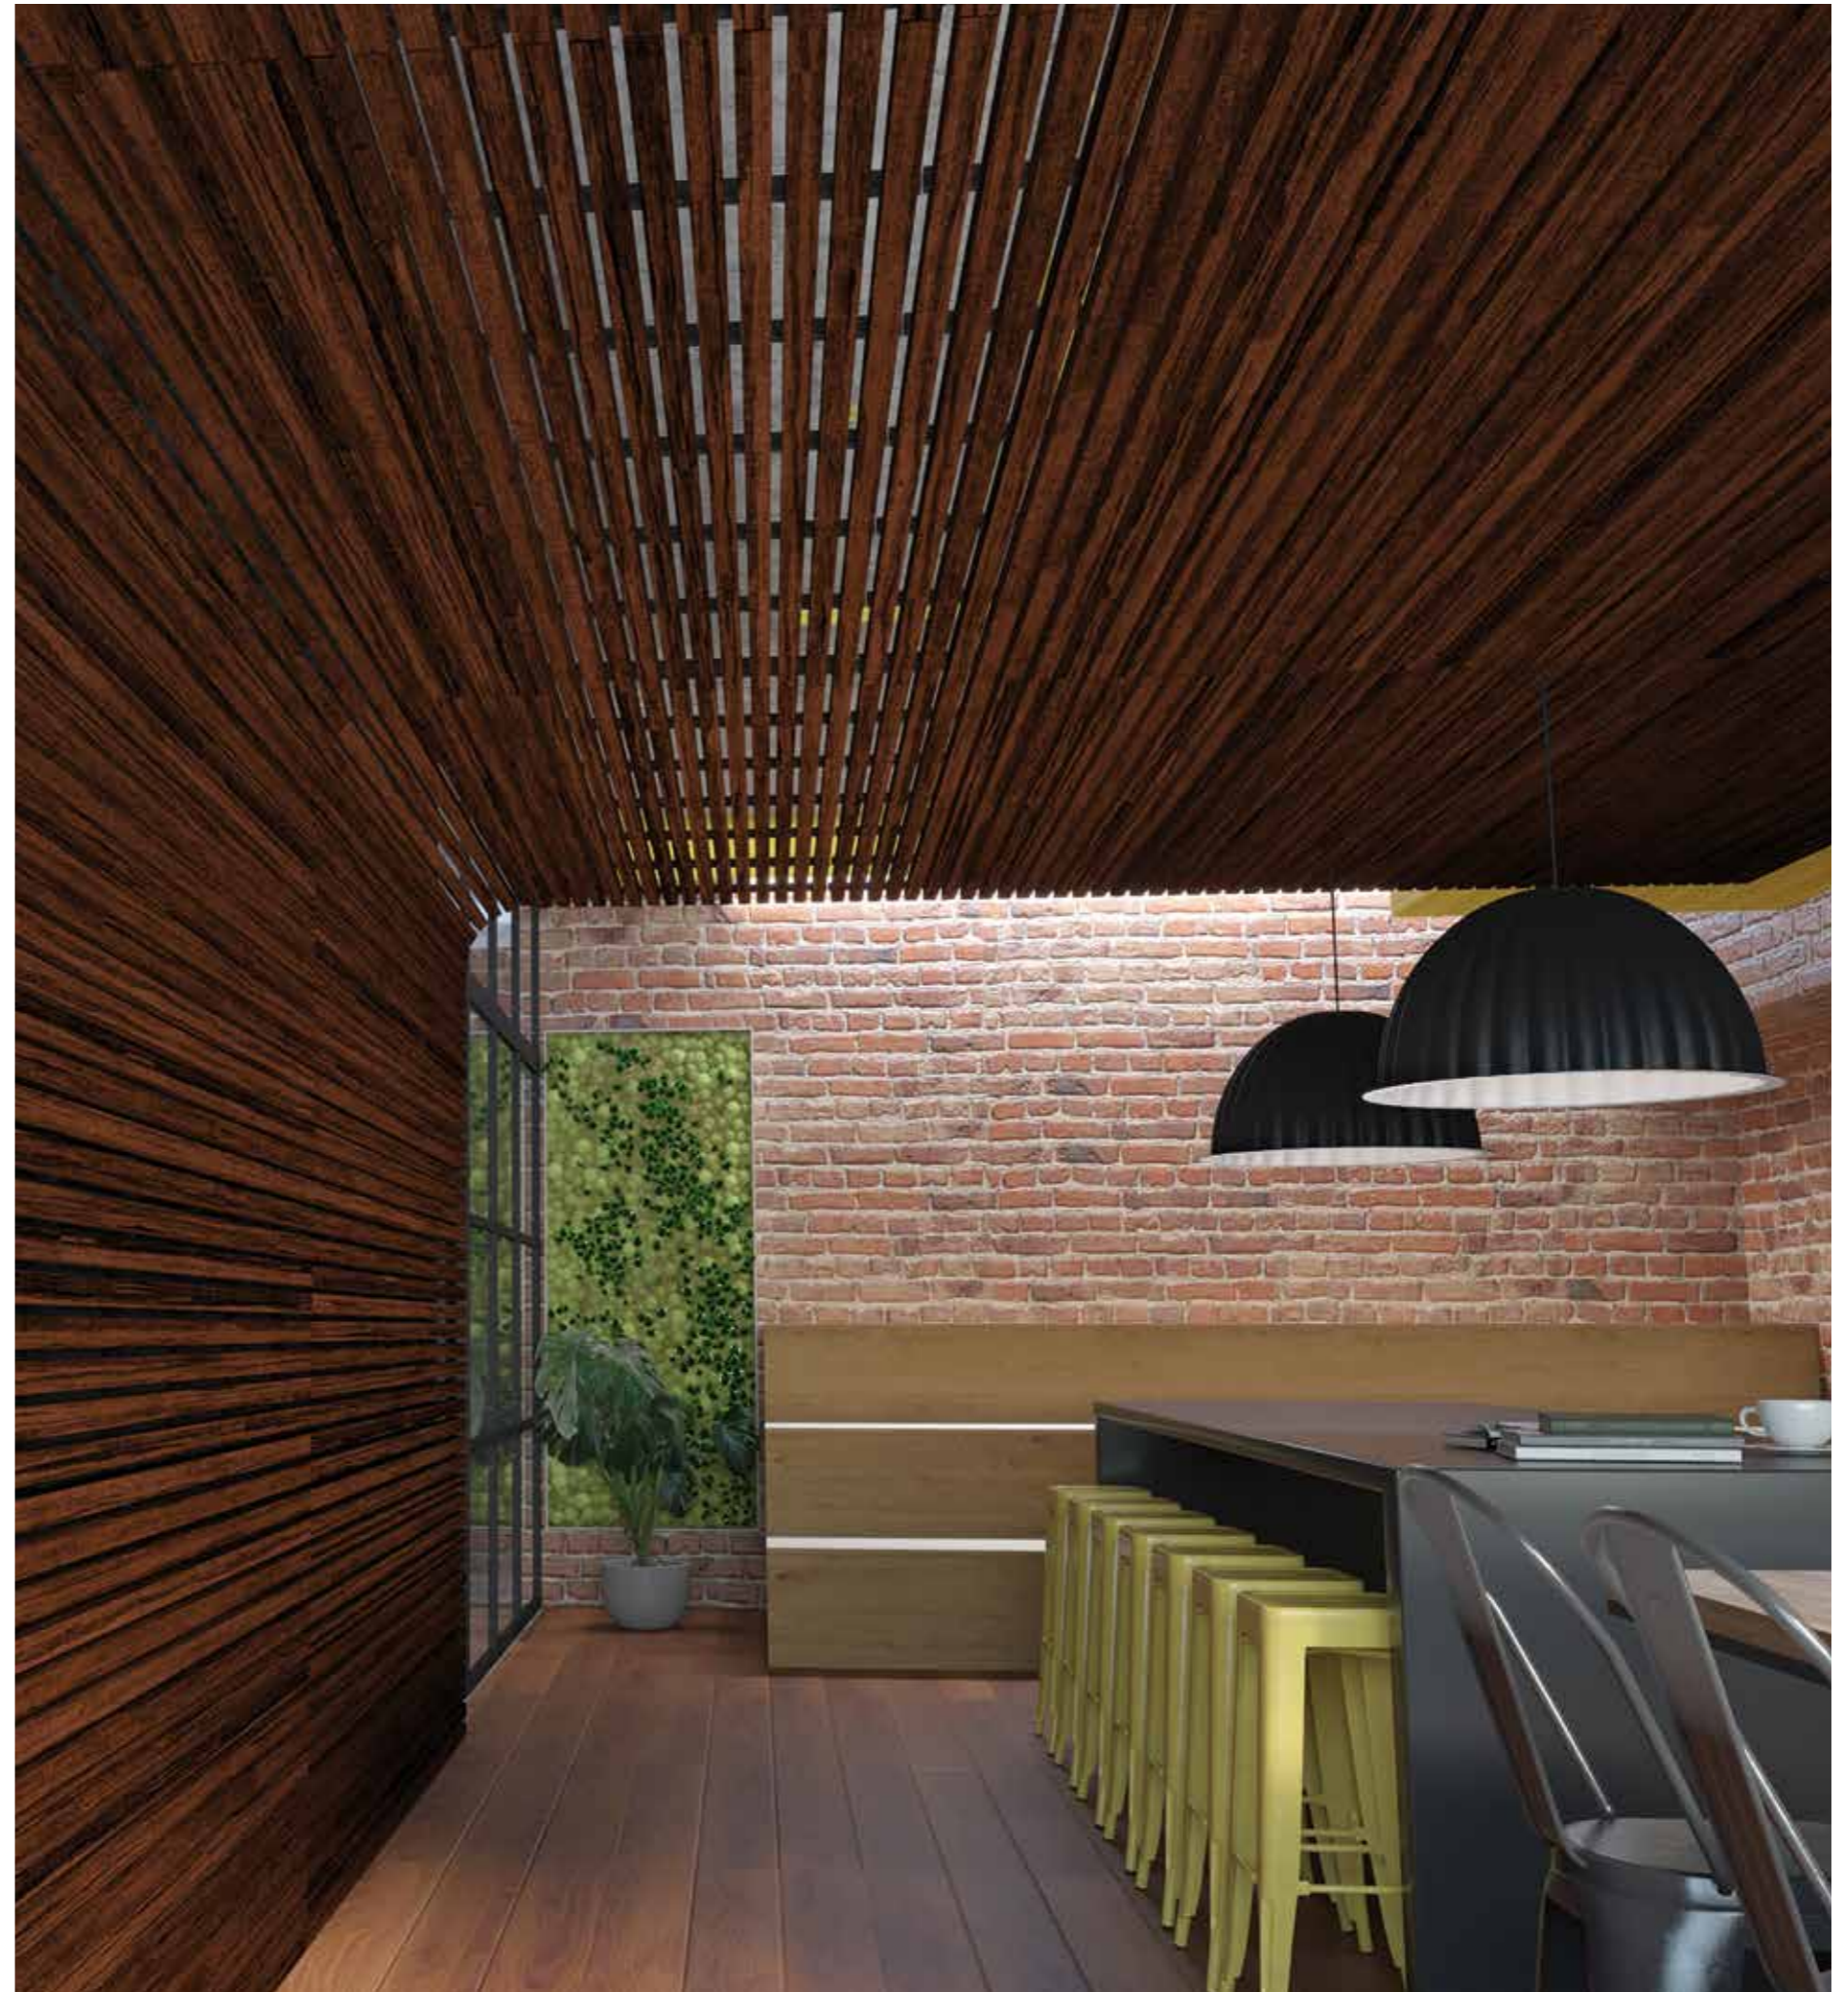

ORIGINAL STICKS

Large surfaces offer opportunities to dramatically improve the acoustics of a space, but with that comes installation challenges. Original Sticks were the Sticks that started it all – a system designed to create seamless transitions around corners and curved horizontal or vertical transitions between ceilings and floors. Nothing has changed, they still do exactly that.

STICKS BUNDLE WIDE – FRONT VIEW

PORTRAIT TRANSITION
WIDE SET

289mm h x 953mm w

STICKS BUNDLE NARROW – FRONT VIEW

PORTRAIT TRANSITION
NARROW SET

289mm h x 953mm w

Plain Colors

Premium Wood Print & Timber

PREMIUM WOOD PRINT: Made to order realism with high resolution photography printed single or double sided. Matching edge banding available.

TIMBER: Stocked wood grain, printed single or double sided.

Specifications