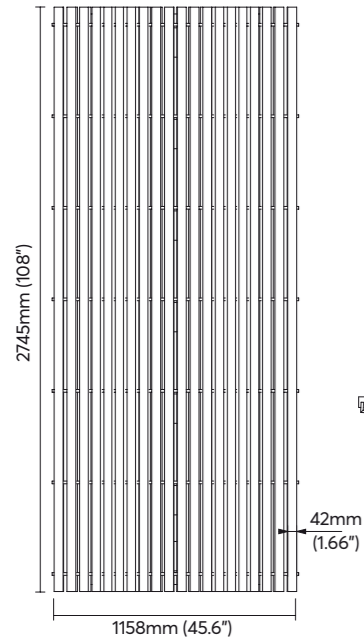

TOP VIEW

CURVED STICKS

Adding a sense of depth and dynamism to flat surfaces without structural changes isn't easy. It's why we developed Curved Sticks. The unique installation rib allows you to use a single set of Sticks to create a simple curve, or, if you want your project to make waves, combine multiple sets and design a dramatic ceiling wide swell.

CURVED NARROW
FRONT VIEW