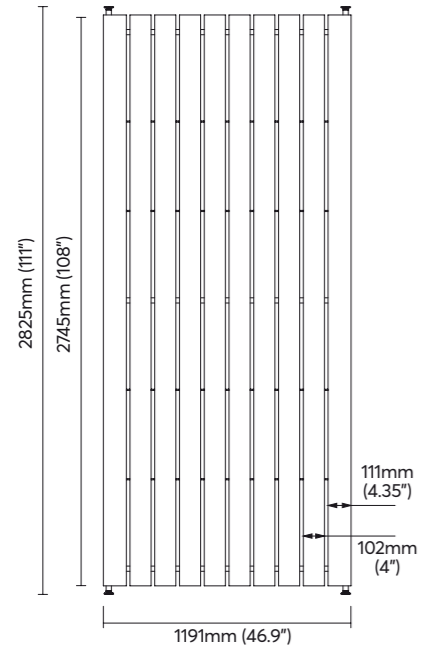

DOUBLE SIDED STICKS

Designing spaces within spaces is an artform. Double Sided Sticks helps by creating spaces in the round. They're perfect for everything from in-store displays, to reception areas and break-out spaces. Use a single set to build a half-height modesty screen, or double down with an additional set to create a full height wall for an almost permanent, almost office.

DOUBLE SIDED PORTRAIT WIDE