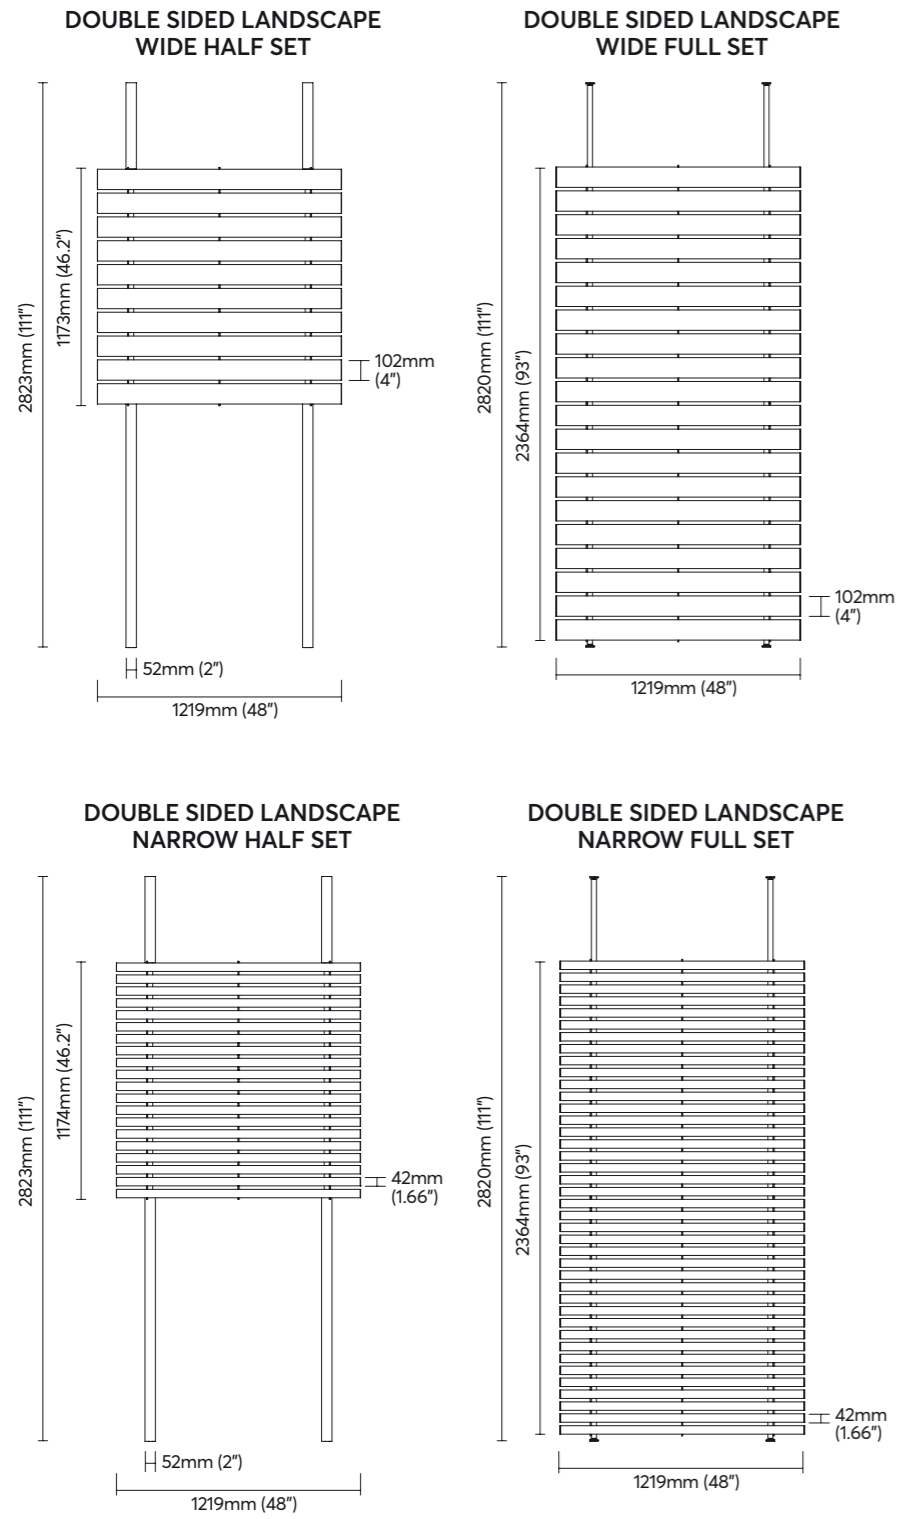

CURVED NARROW
FRONT VIEW

TOP VIEW

CURVED WIDE
FRONT VIEW

TOP VIEW

DOUBLE SIDED STICKS

Designing spaces within spaces is an artform. Double Sided Sticks helps by creating spaces in the round. They're perfect for everything from in-store displays, to reception areas and break-out spaces. Use a single set to build a half-height modesty screen, or double down with an additional set to create a full height wall for an almost permanent, almost office.

DOUBLE SIDED PORTRAIT WIDE

DOUBLE SIDED PORTRAIT NARROW

DOUBLE SIDED STICKS LANDSCAPE

Double Sided Landscape Half Sets have been designed to allow for the flexible placement of sticks during installation. This allows for the best location of the screen for your application.