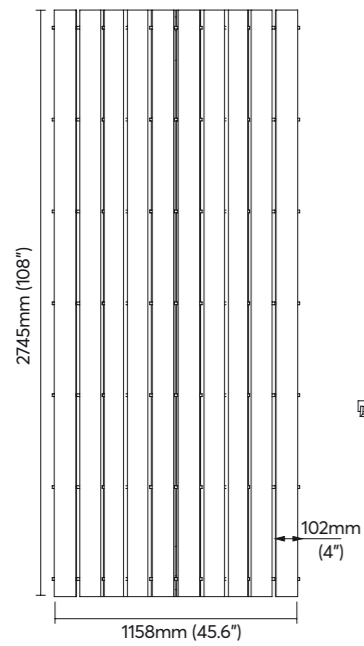

CURVED WIDE
FRONT VIEW

TOP VIEW