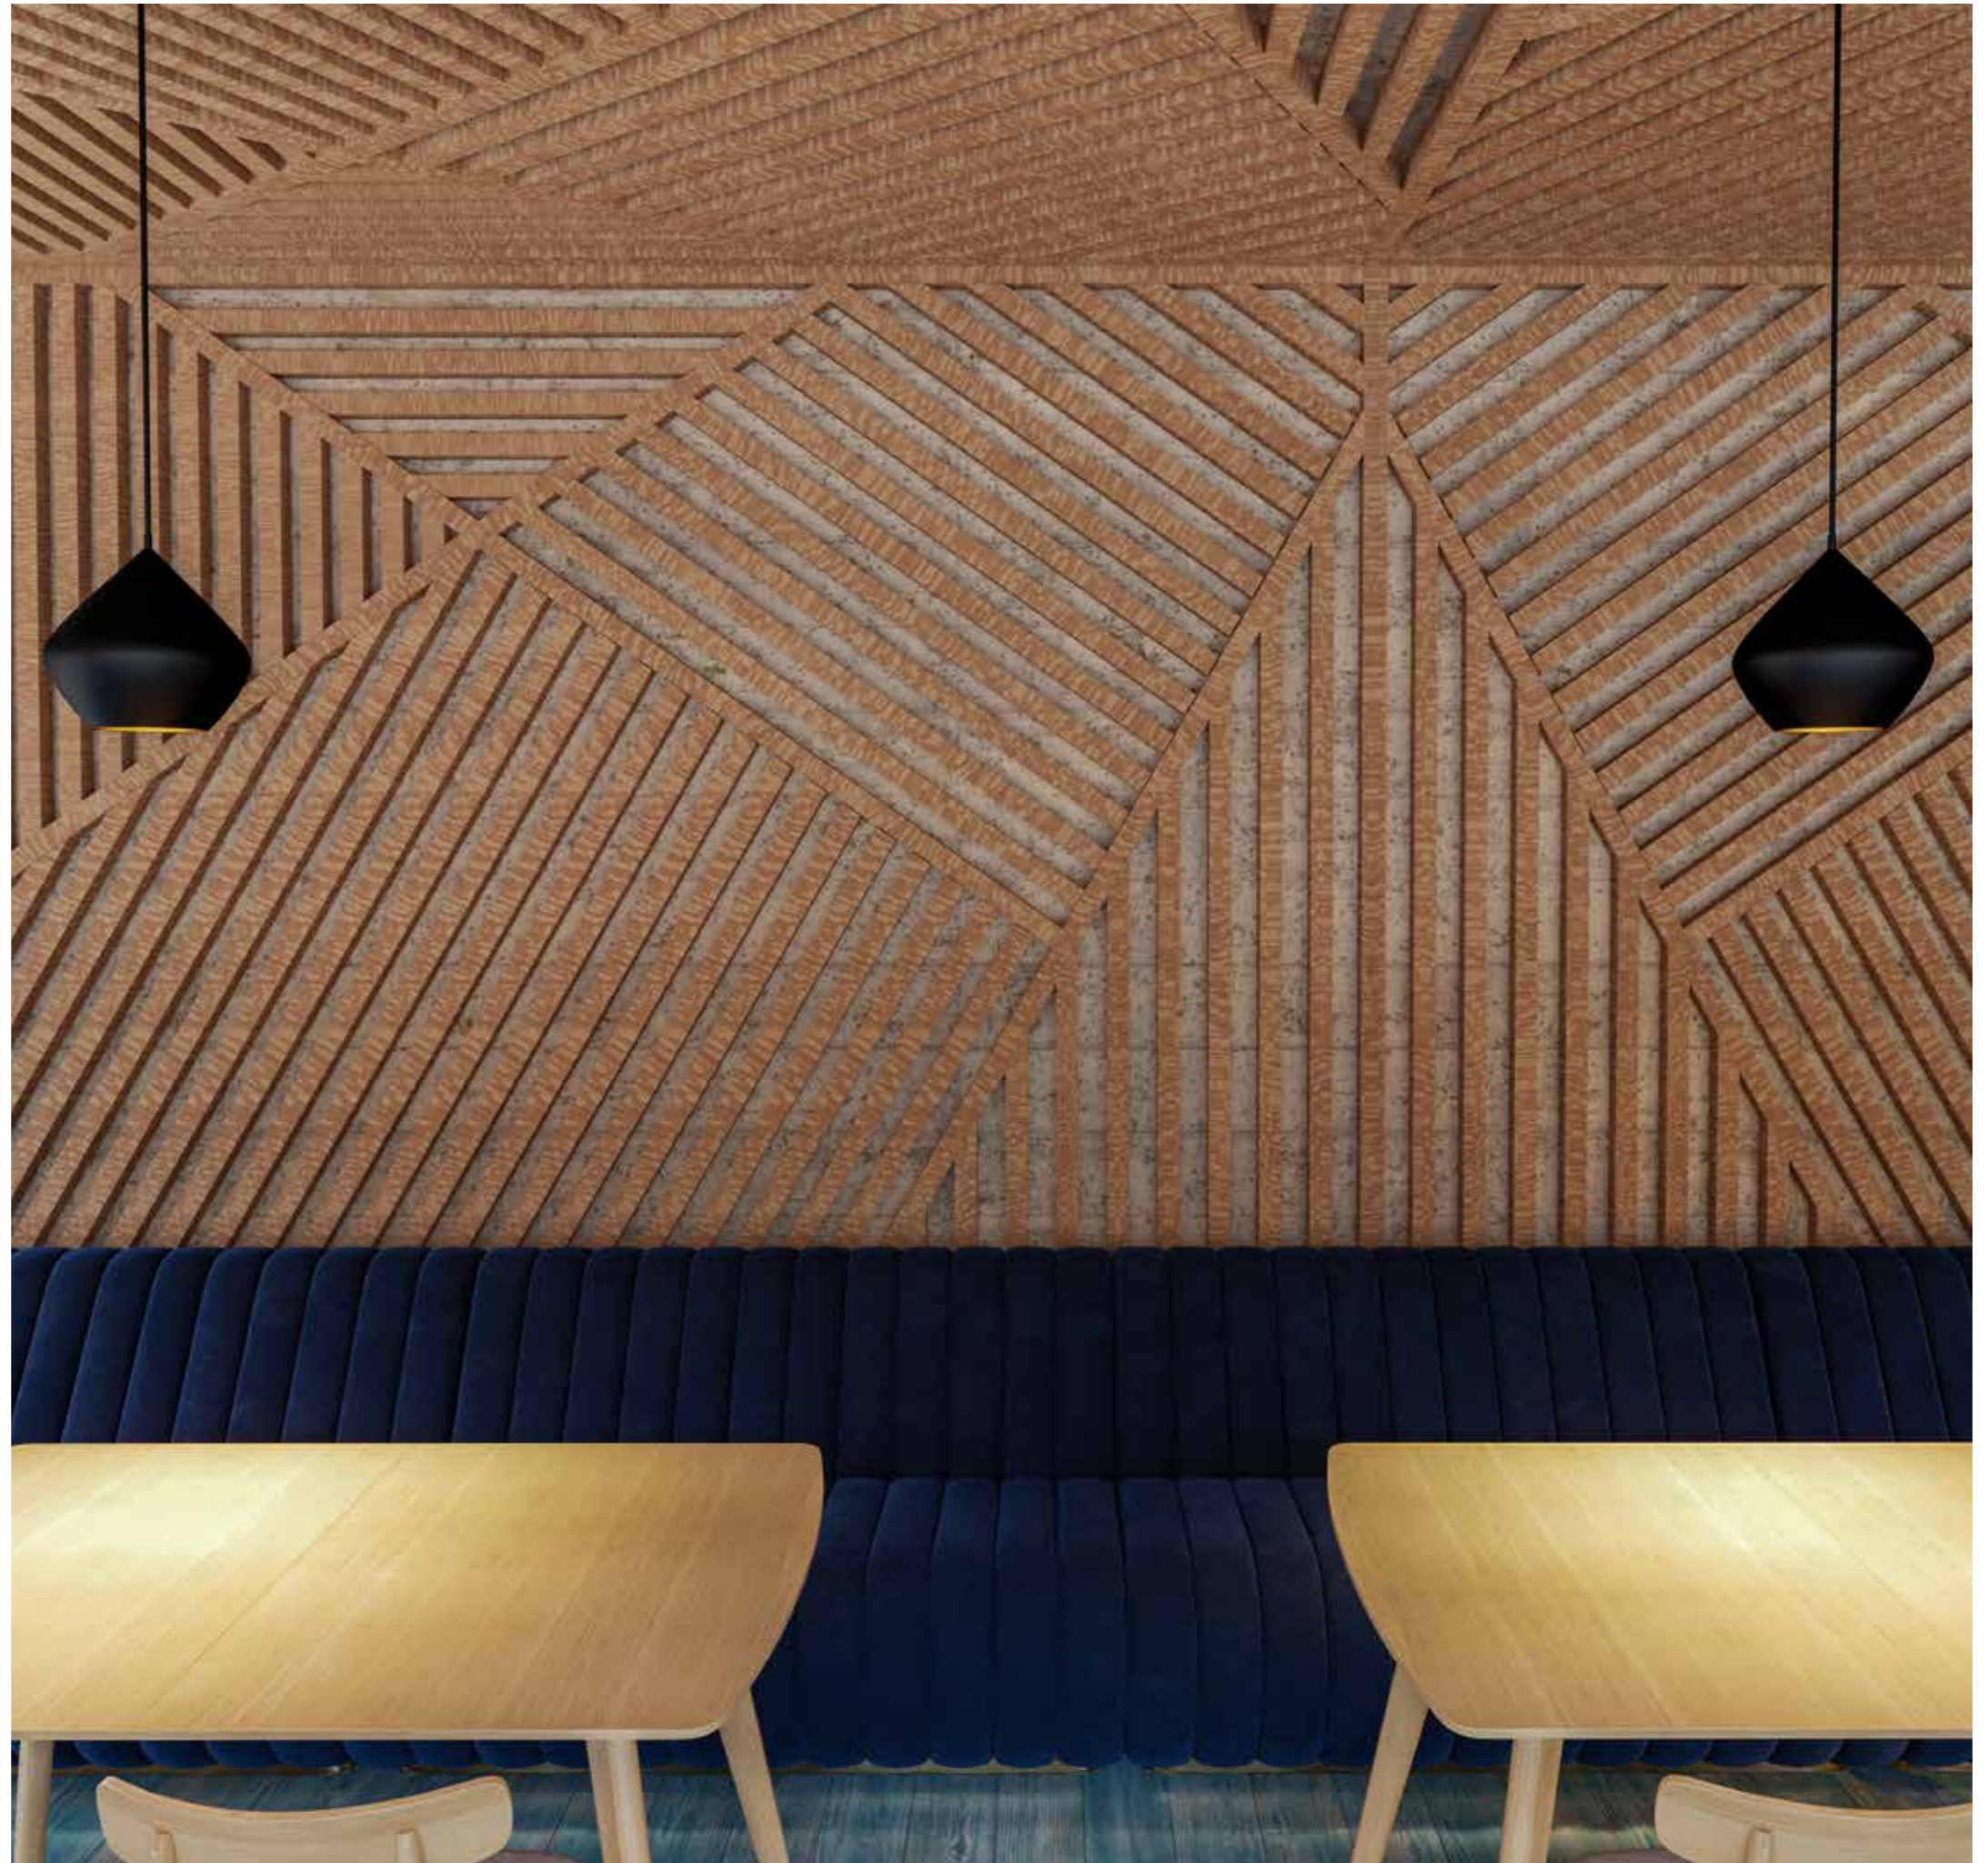

ELEVATOR A-1
BOBES 1-15

zintra[®]
STICKS

Zintra Sticks is a versatile, easy and sustainable way to improve the aesthetics and acoustics of interior spaces.

Each Sticks system is made up of a mounting kit and pre-configured set of sticks that come ready to install on walls or ceilings. They're lightweight, printable, easy to cut, and come in a range of 24 colors and realistic wood prints that give them a wide range of creative applications.

Introducing four new sticks systems and twelve Premium Wood Prints to complement the Timber + Sticks range.

2. Product: Zintra Individual Sticks
Color: Premium Wood Print Lacewood

QUADRATIC STICKS

We've used a quadratic residue sequence to design Sticks that deliver superior acoustics. The variable height sticks maximize sound absorption, minimize sound reverberation and diffuse sound energy back into the room. The result; good looking interior spaces with less echoes and more speech clarity.

CURVED NARROW
FRONT VIEW

TOP VIEW

CURVED WIDE
FRONT VIEW

TOP VIEW

DOUBLE SIDED STICKS

Designing spaces within spaces is an artform. Double Sided Sticks helps by creating spaces in the round. They're perfect for everything from in-store displays, to reception areas and break-out spaces. Use a single set to build a half-height modesty screen, or double down with an additional set to create a full height wall for an almost permanent, almost office.