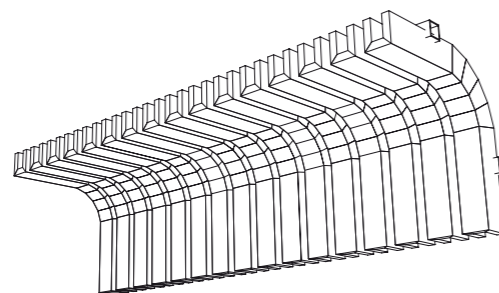

Zintra Tube Covers are easily trimmed onsite to the correct length during install.
 All Double Sided Landscape Stick systems come complete with matching end caps.

12. Product: Zintra Double Sided Sticks | Landscape Narrow | Full set
 Color: Cadet

ORIGINAL STICKS

Large surfaces offer opportunities to dramatically improve the acoustics of a space, but with that comes installation challenges. Original Sticks were the Sticks that started it all – a system designed to create seamless transitions around corners and curved horizontal or vertical transitions between ceilings and floors. Nothing has changed, they still do exactly that.

STICKS BUNDLE WIDE – FRONT VIEW

PORTRAIT TRANSITION
WIDE SET

289mm h x 953mm w

STICKS BUNDLE NARROW – FRONT VIEW

PORTRAIT TRANSITION
NARROW SET

289mm h x 953mm w

Plain Colors

Premium Wood Print & Timber