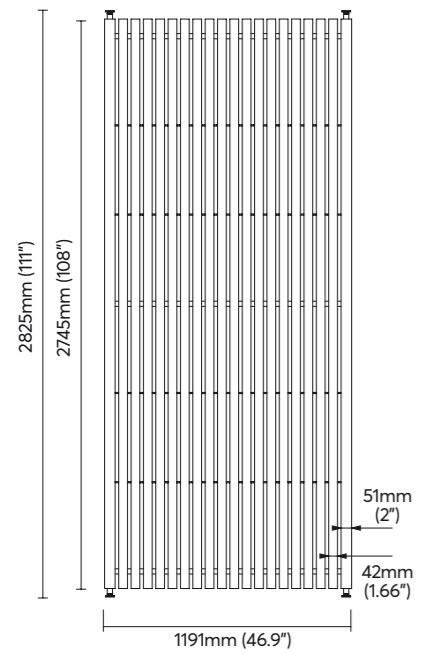

DOUBLE SIDED PORTRAIT NARROW