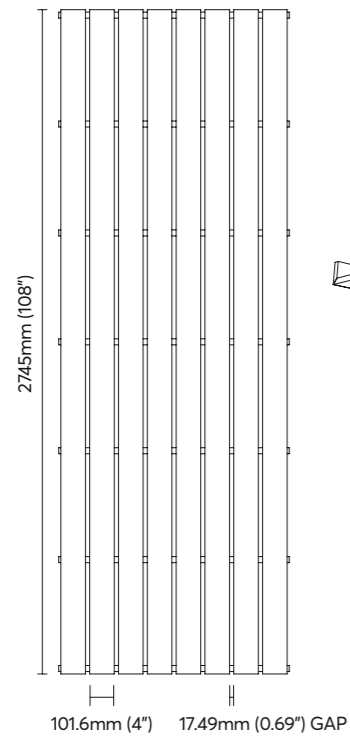

STICKS BUNDLE WIDE – FRONT VIEW

PORTRAIT TRANSITION
WIDE SET

289mm h x 953mm w

STICKS BUNDLE NARROW – FRONT VIEW

PORTRAIT TRANSITION
NARROW SET

289mm h x 953mm w

Plain Colors

Premium Wood Print & Timber