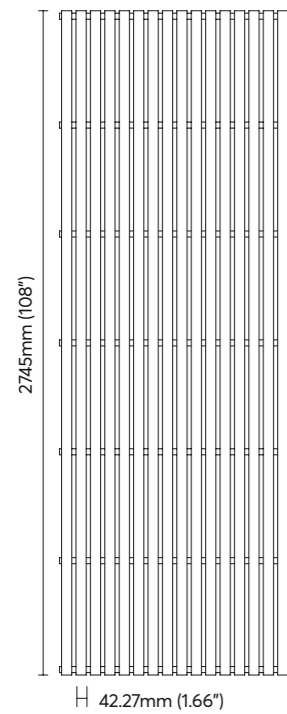

STICKS BUNDLE WIDE – FRONT VIEW

PORTRAIT TRANSITION
WIDE SET

289mm h x 953mm w

STICKS BUNDLE NARROW – FRONT VIEW

PORTRAIT TRANSITION
NARROW SET

289mm h x 953mm w

Plain Colors

Premium Wood Print & Timber