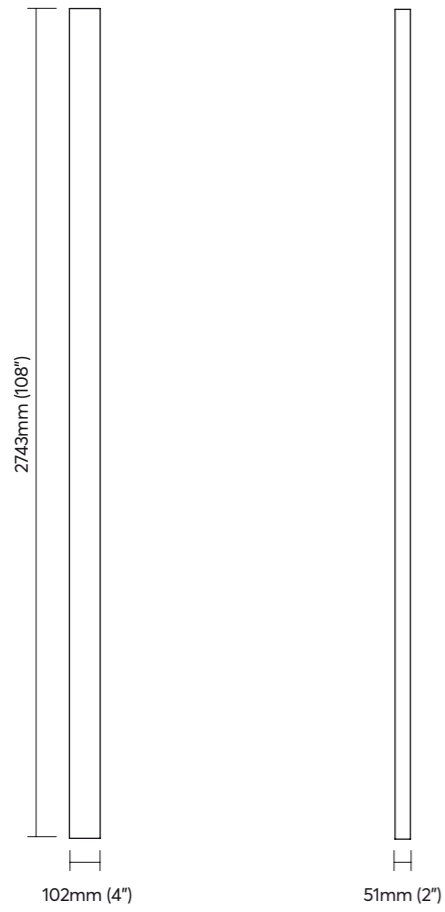

INDEPENDENT NARROW
FRONT VIEW

INDEPENDENT STICKS

Designed for designers, Independent Sticks gives you limitless acoustic creativity. Each lightweight stick comes with a self-contained mounting kit so it can be independently installed at any angle. Eye catching feature walls, custom art installations, or asymmetrical patterns that run the length of a space, it's up to you and your imagination.

INDEPENDENT WIDE
FRONT VIEW