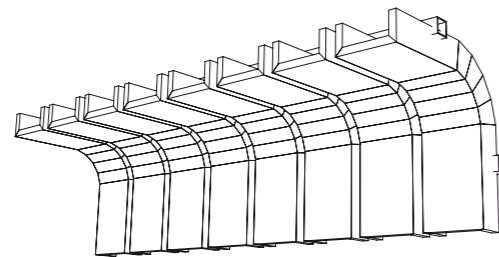

ORIGINAL STICKS

Large surfaces offer opportunities to dramatically improve the acoustics of a space, but with that comes installation challenges. Original Sticks were the Sticks that started it all – a system designed to create seamless transitions around corners and curved horizontal or vertical transitions between ceilings and floors. Nothing has changed, they still do exactly that.

STICKS BUNDLE WIDE – FRONT VIEW

PORTRAIT TRANSITION
WIDE SET