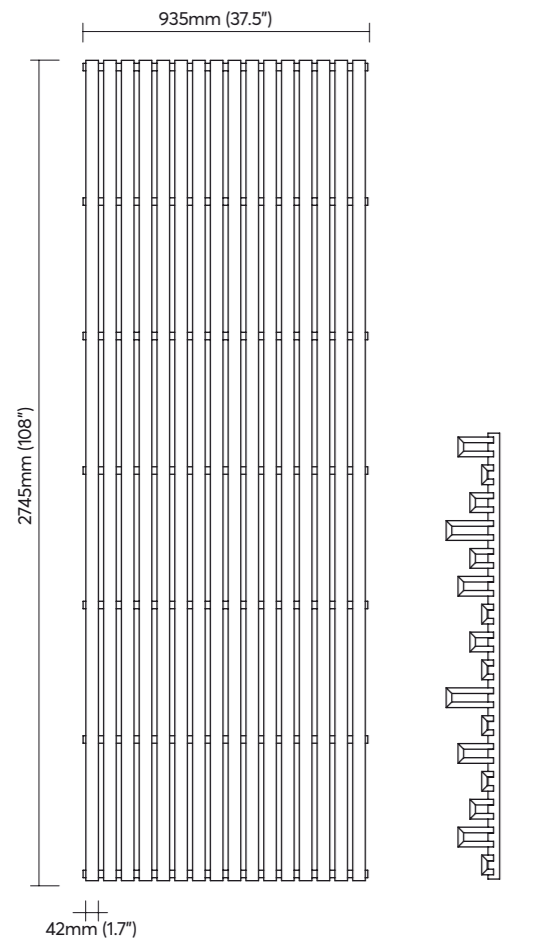

QUADRATIC STICKS

We've used a quadratic residue sequence to design Sticks that deliver superior acoustics. The variable height sticks maximize sound absorption, minimize sound reverberation and diffuse sound energy back into the room. The result; good looking interior spaces with less echoes and more speech clarity.

QUADRATIC NARROW

SIDE VIEW