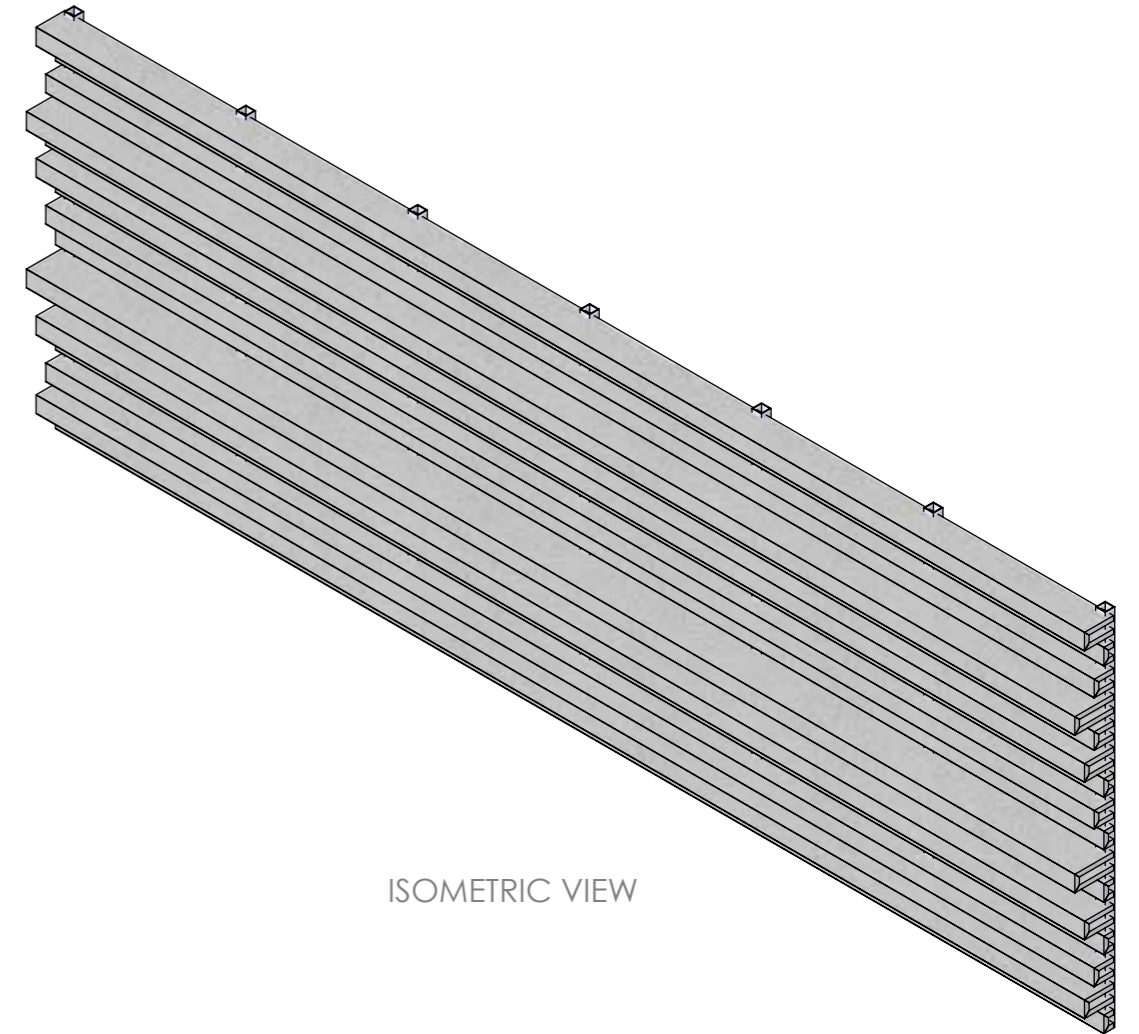

FRONT VIEW

ISOMETRIC VIEW

ITEM NO.	Description	Material	Finish	QTY.
1	Sticks Tube SQ 1"	Aluminium	PC: As per Order	7
2	Quadratic Narrow - 1"	Zintra	As Per Order	6
3	Quadratic Narrow - 3"	Zintra	As Per Order	4
4	Quadratic Narrow - 2"	Zintra	As Per Order	4
5	Quadratic Narrow - 4"	Zintra	As Per Order	2