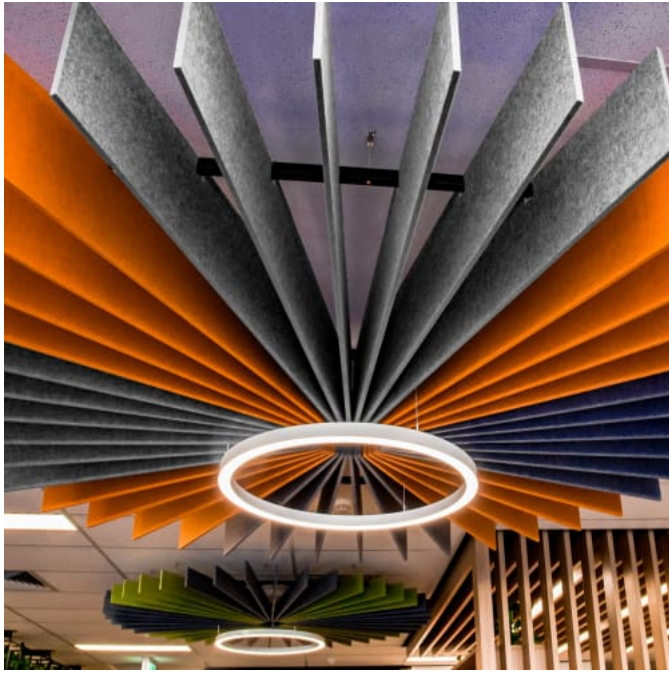

BAFFLE SYSTEMS QUARTER

Acoustic Baffles

Baffle Systems Quarter Detail