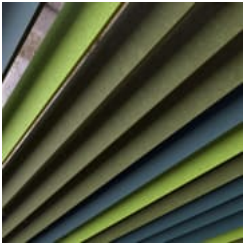

BAFFLE SYSTEMS LOUVRE

Acoustic Baffles

Baffle Systems Louvre
Detail