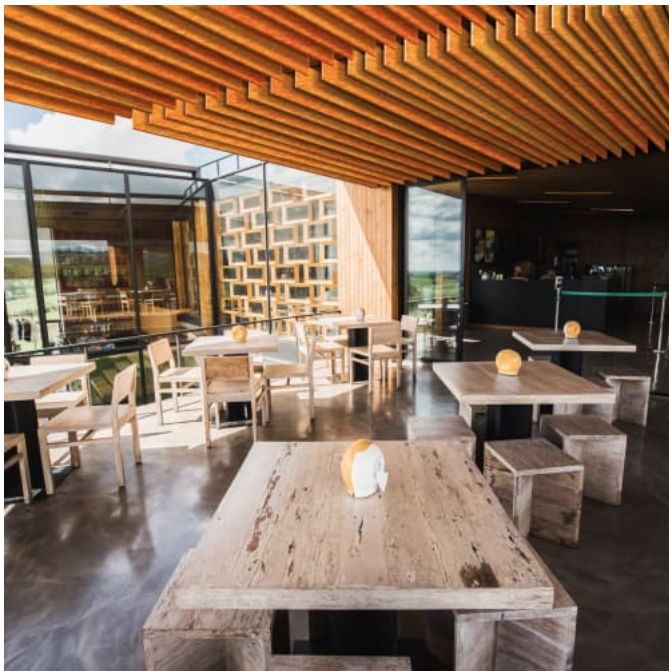

Baffle Systems Individual Mandarin