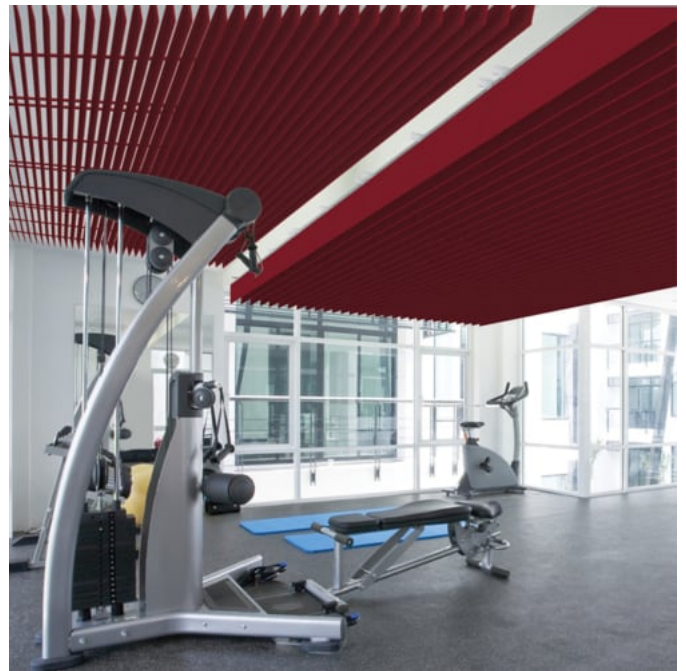

Baffle Systems