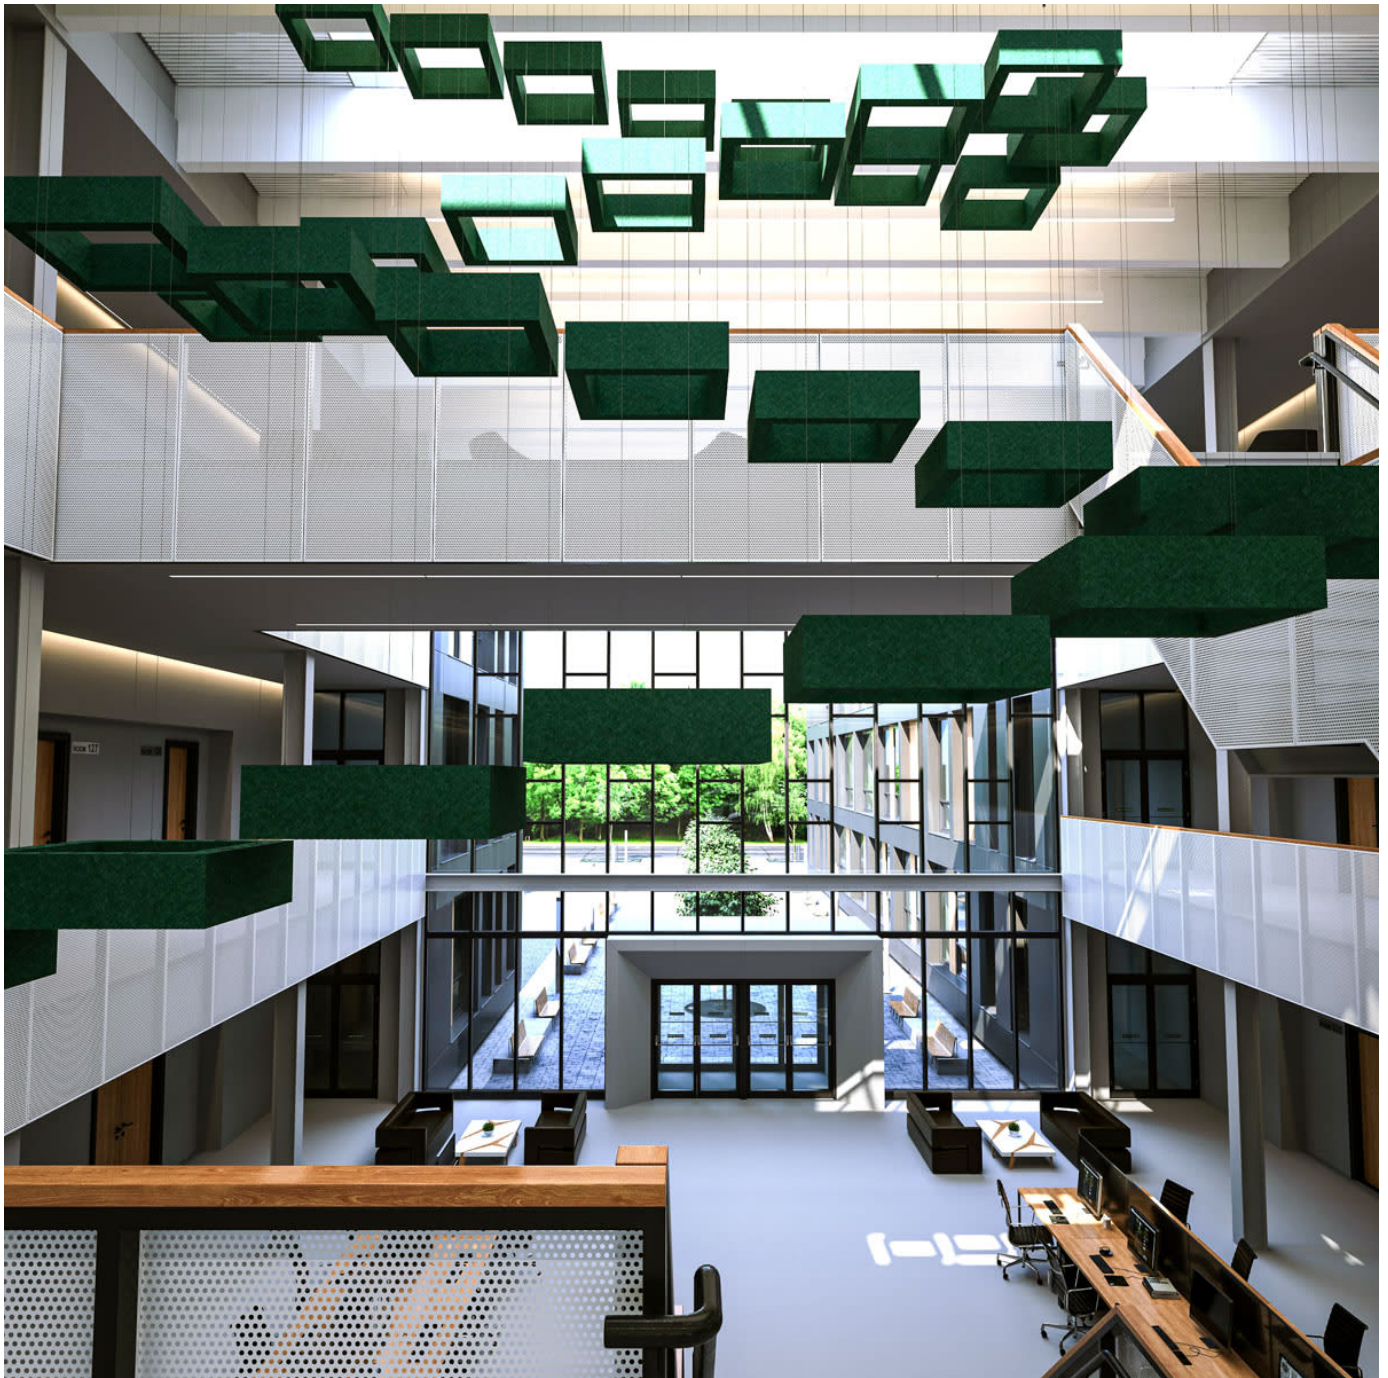

BEAMS RECTANGLE BEAM

Acoustic Baffles

Brand: **Zintra**

Collection: **Beams**

+1 855 922 7377

hello@zintraacoustic.com

zintraacoustic.com

1 of 7

zintra®