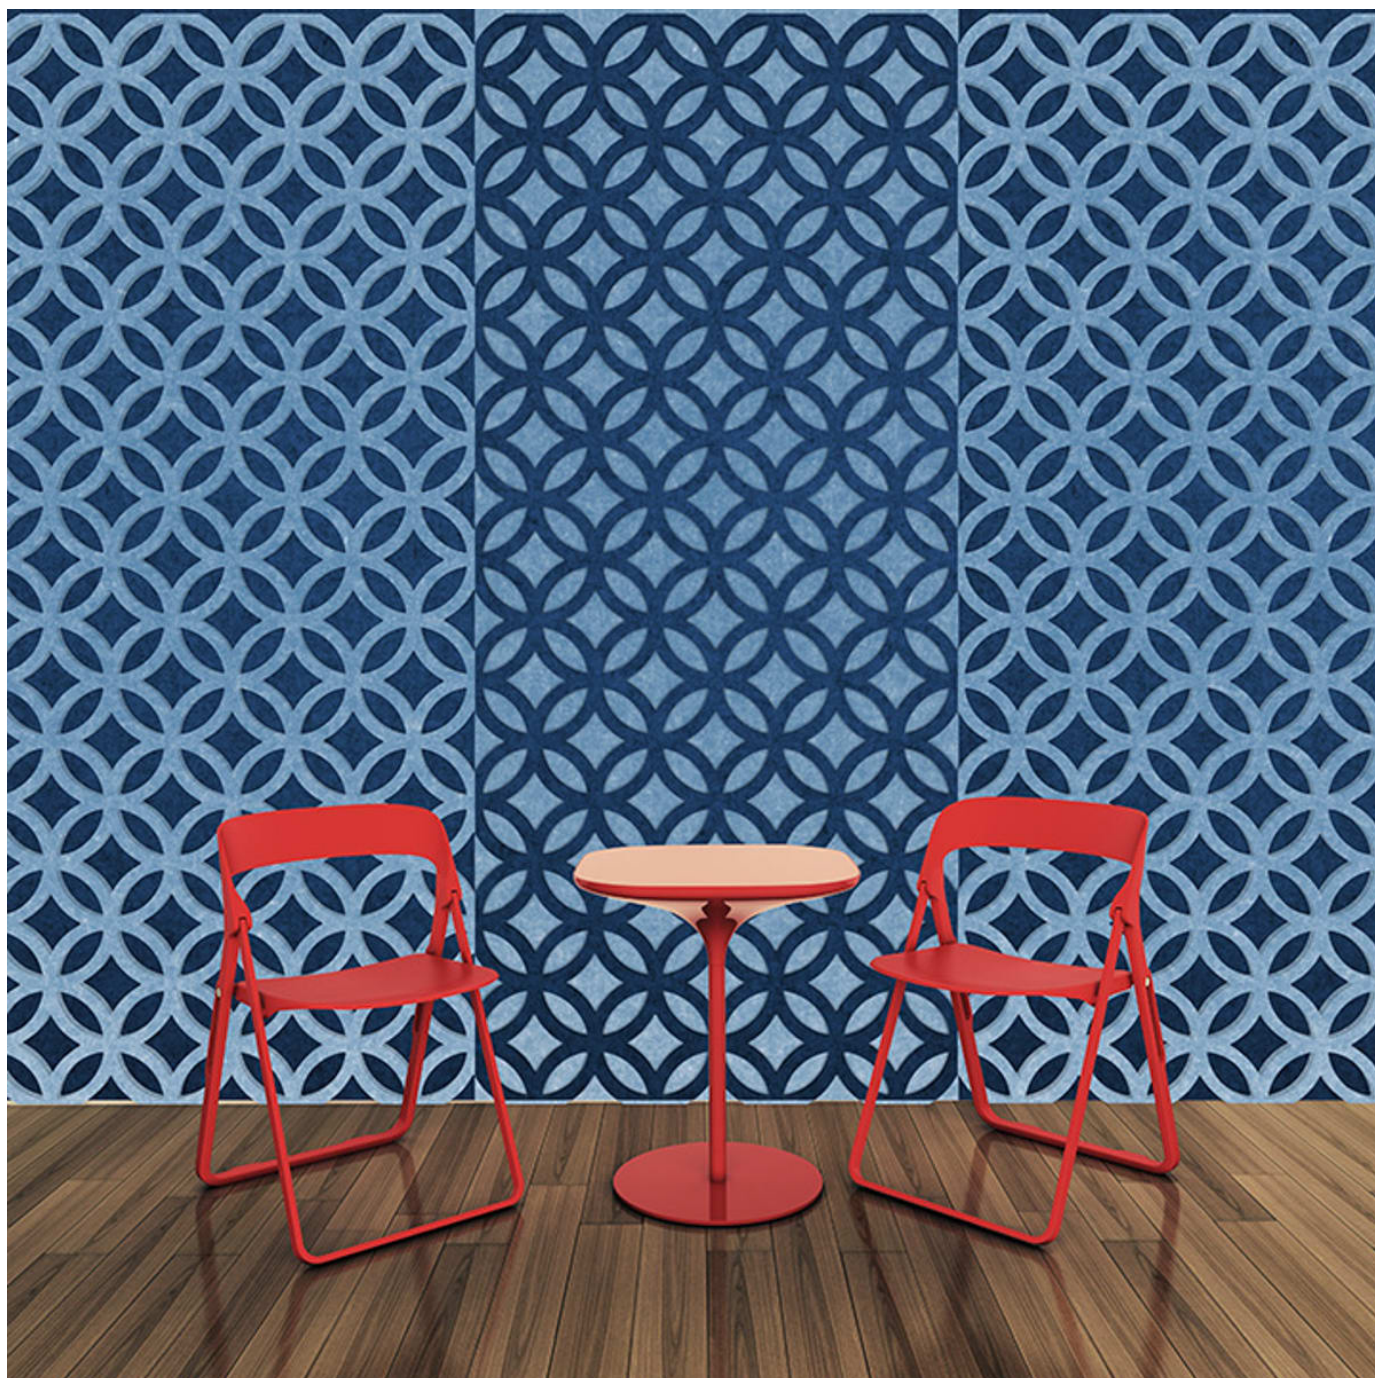

PATTERN PANEL VEDIC

Acoustic Panels

Brand: **Zintra**

Collection: **Pattern Panel**

+1 855 922 7377

hello@zintraacoustic.com

zintraacoustic.com

1 of 7

zintra®