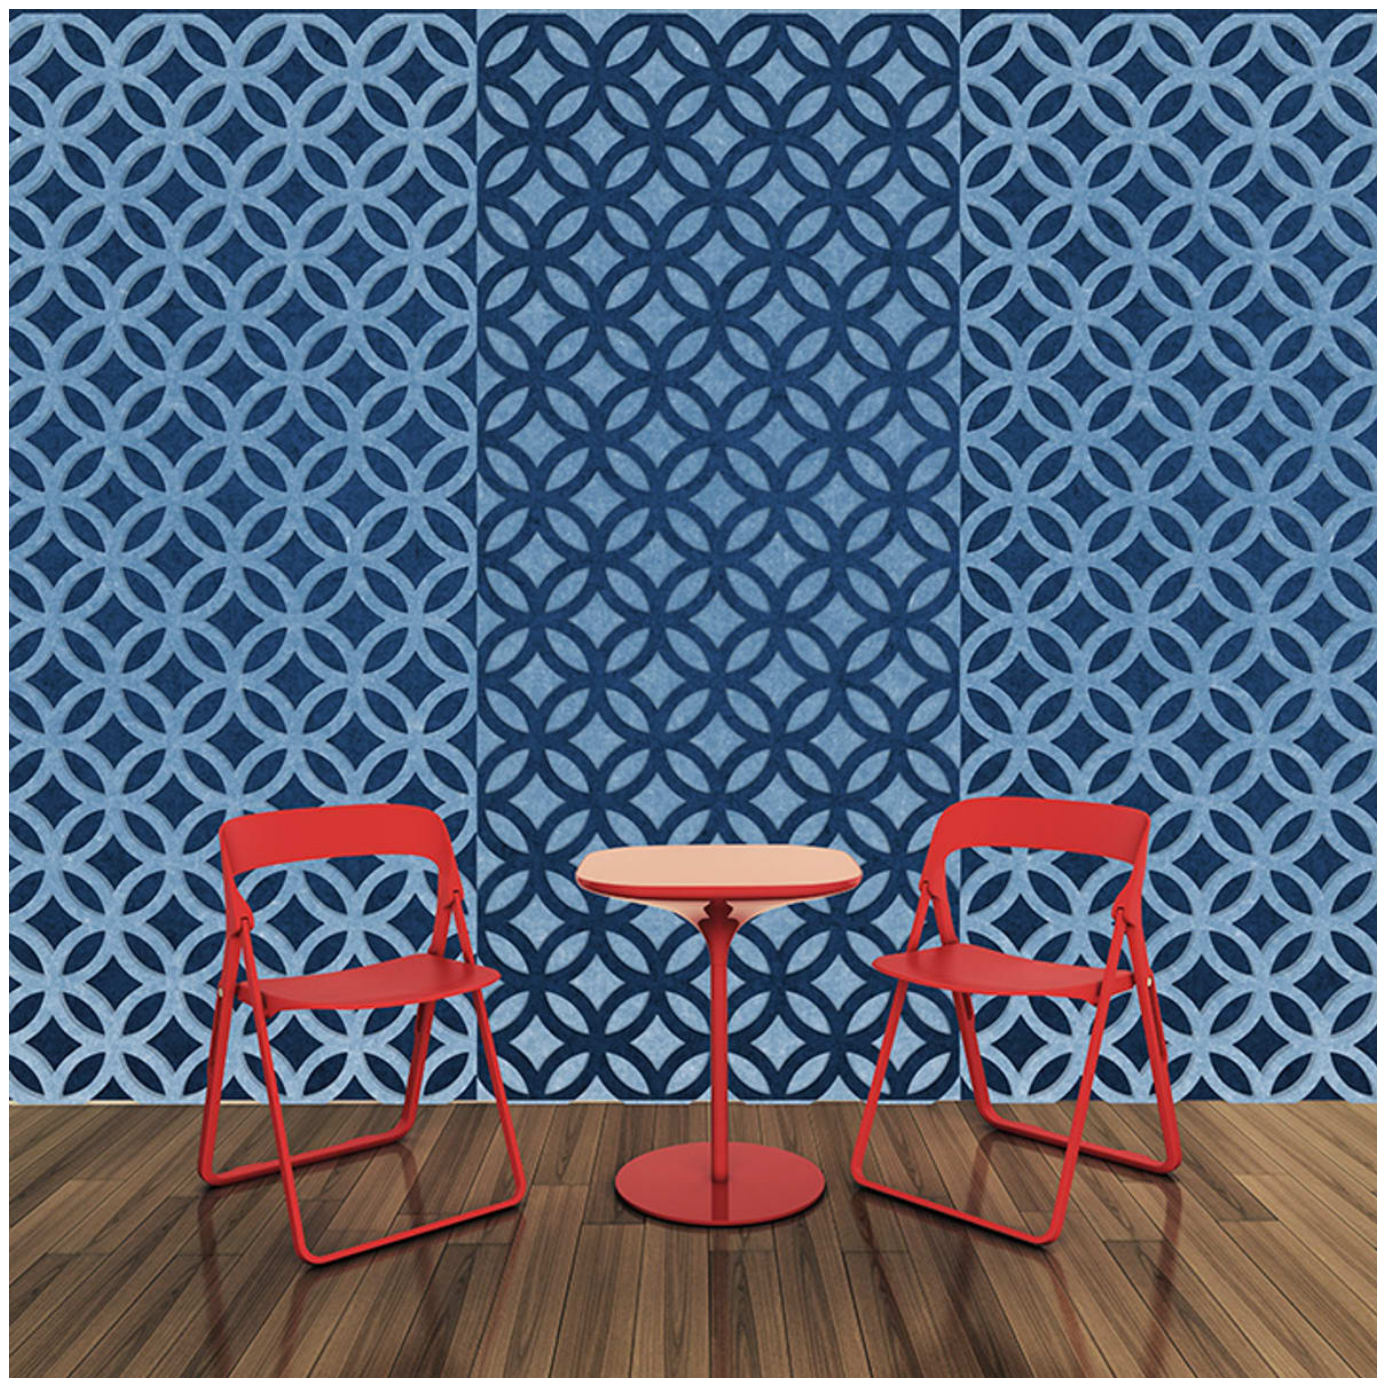

PATTERN PANEL VEDIC

Acoustic Panels

Brand: **Zintra**

Collection: **Pattern Panel**

+1 855 922 7377

hello@zintraacoustic.com

zintraacoustic.com

1 of 7

zintra®