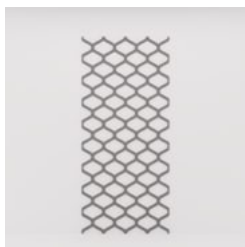

PATTERN PANEL RAJA

Acoustic Panels

Pattern Panel Raja
Detail