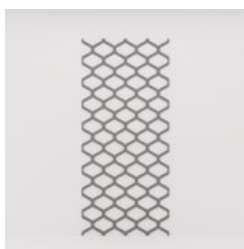

PATTERN PANEL RAJA

Acoustic Panels

Pattern Panel Raja
Detail