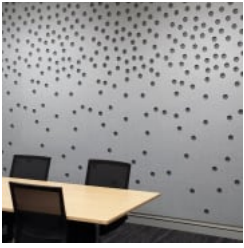

PATTERN PANEL PERDITA

Acoustic Panels

Pattern Panel Perdita