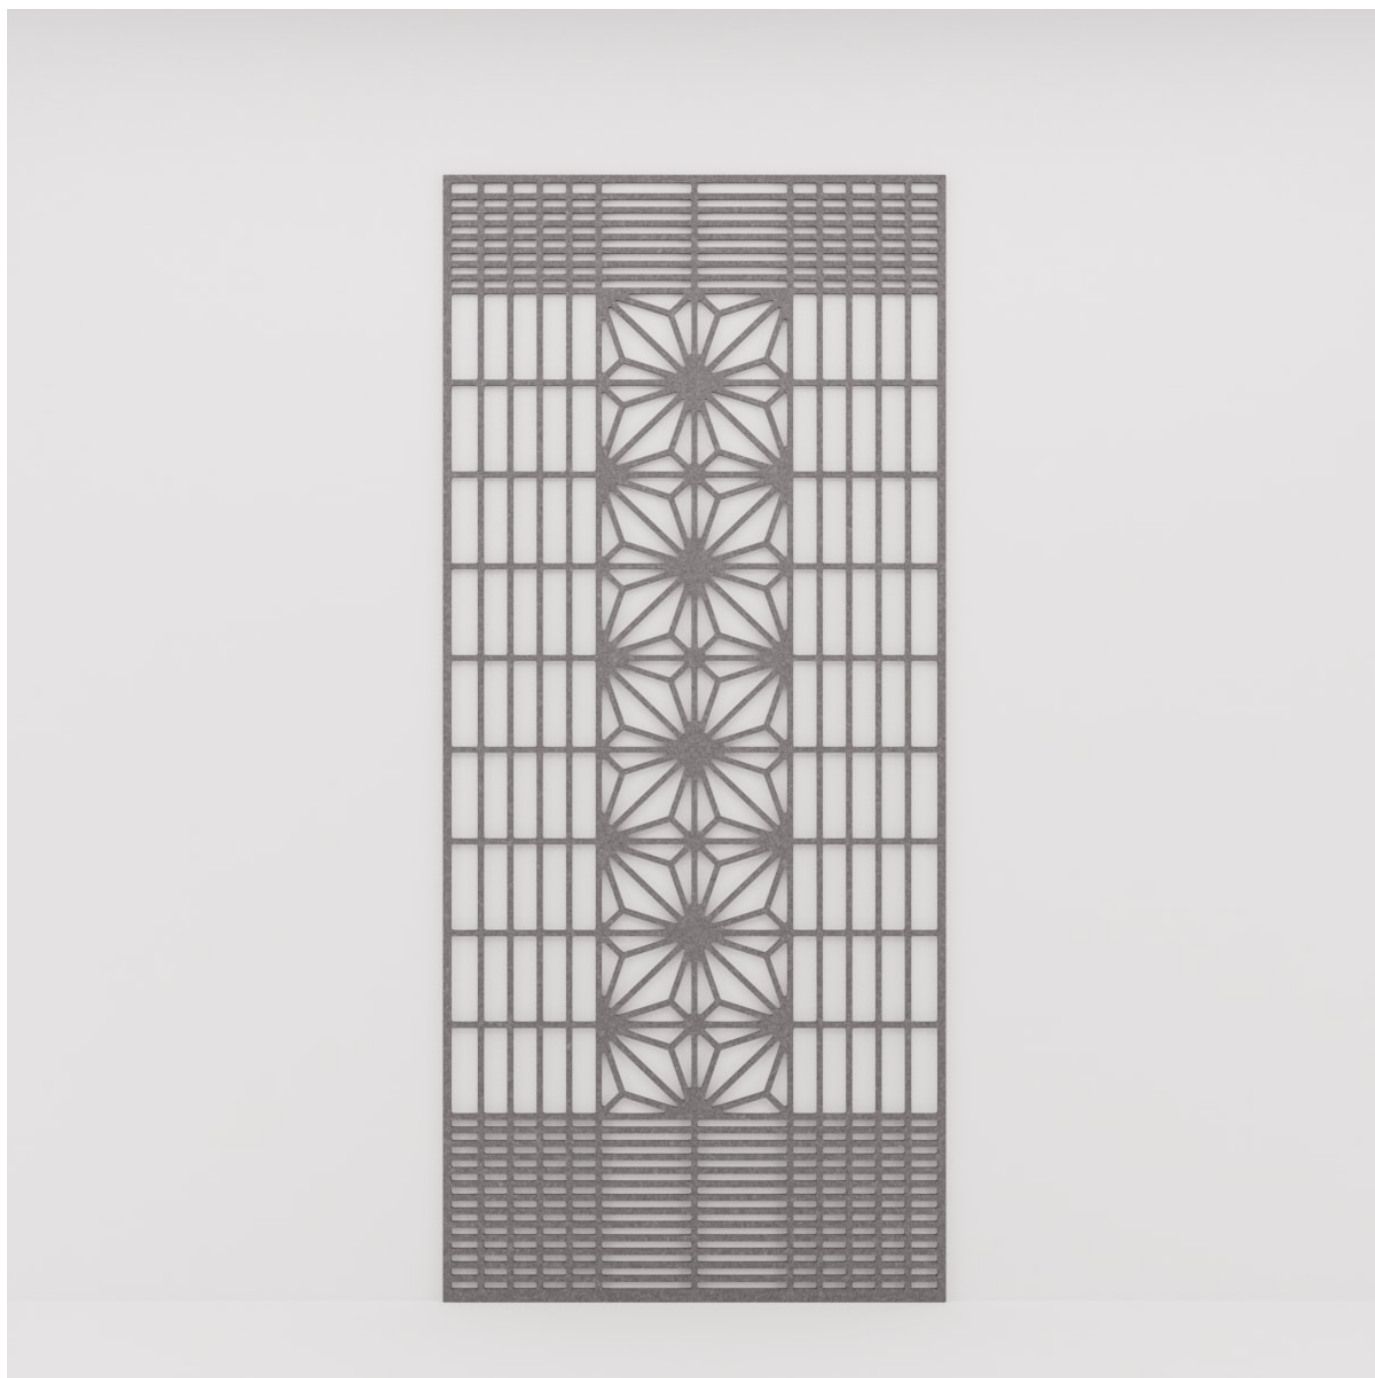

PATTERN PANEL ORIGAMI

Acoustic Panels

Brand: **Zintra**

Collection: **Pattern Panel**

+1 855 922 7377

hello@zintraacoustic.com

zintraacoustic.com

1 of 6

zintra®