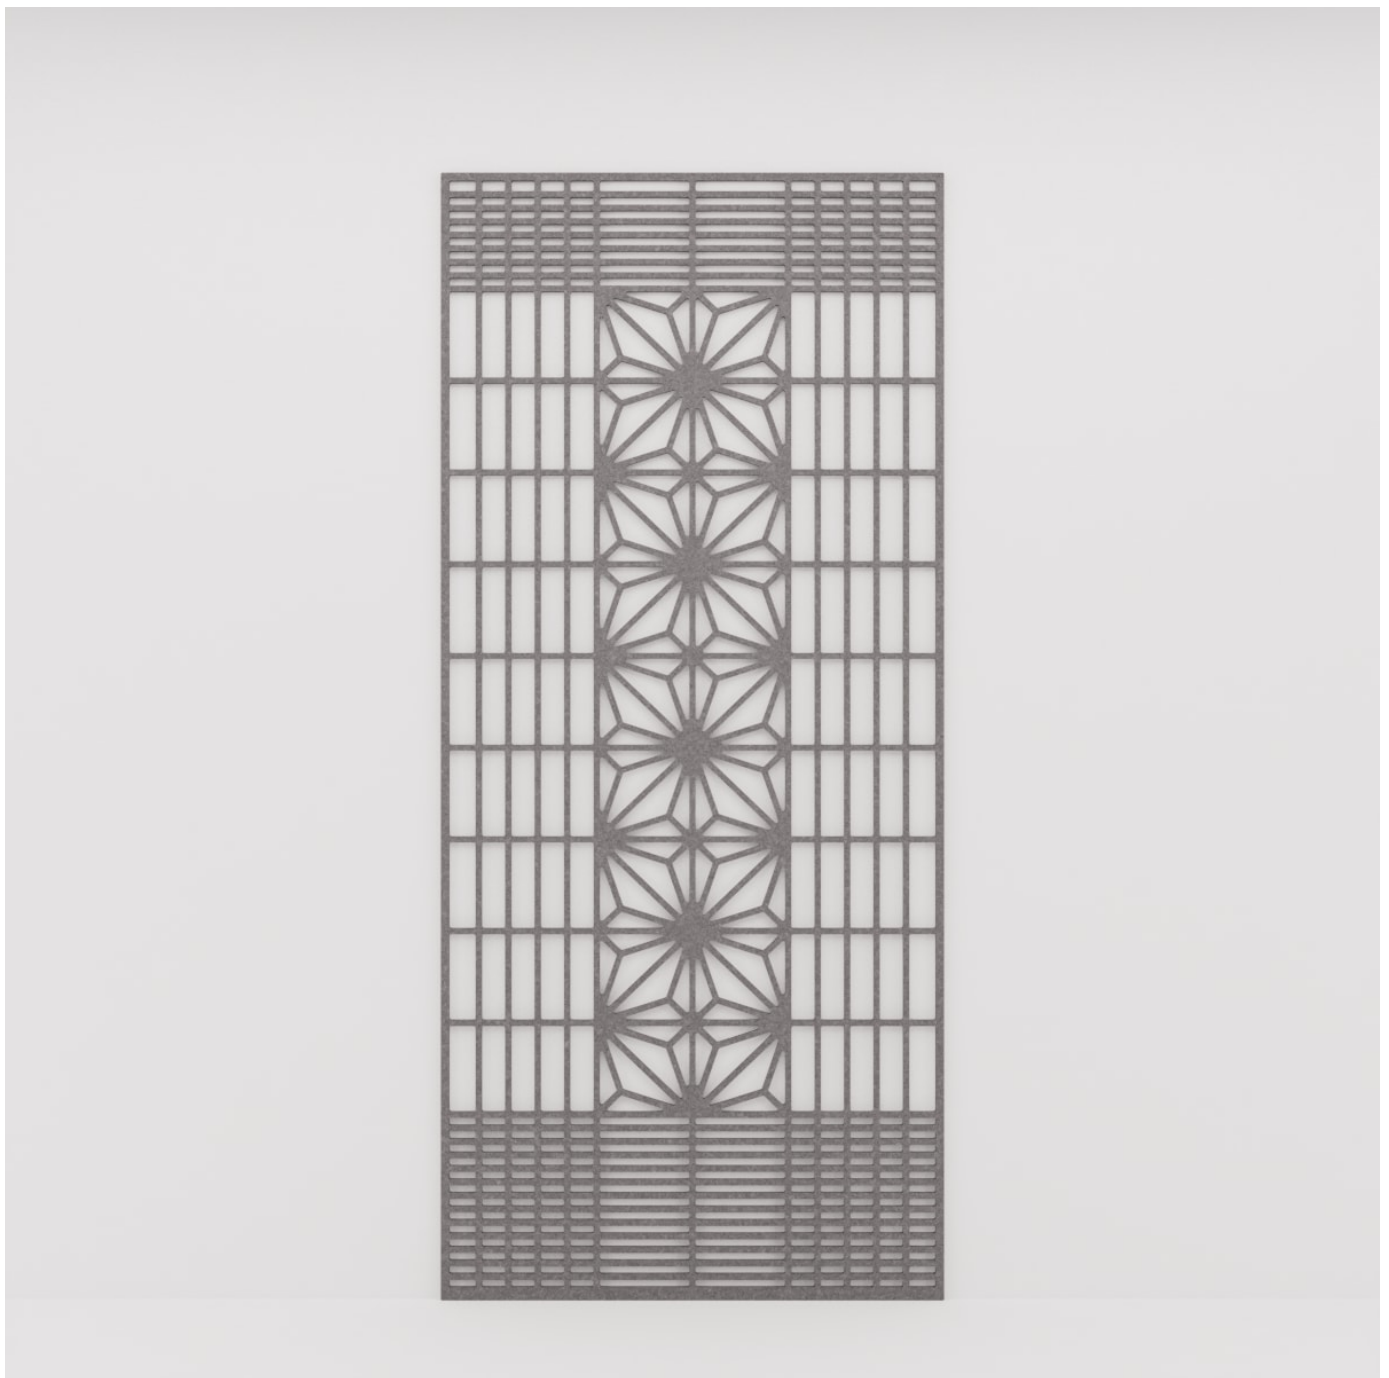

PATTERN PANEL ORIGAMI

Acoustic Panels

Brand: **Zintra**

Collections: **Pattern Panel**

Applications: **Ceilings, Walls**

+1 855 922 7377

hello@zintraacoustic.com

zintraacoustic.com

1 of 6

zintra®