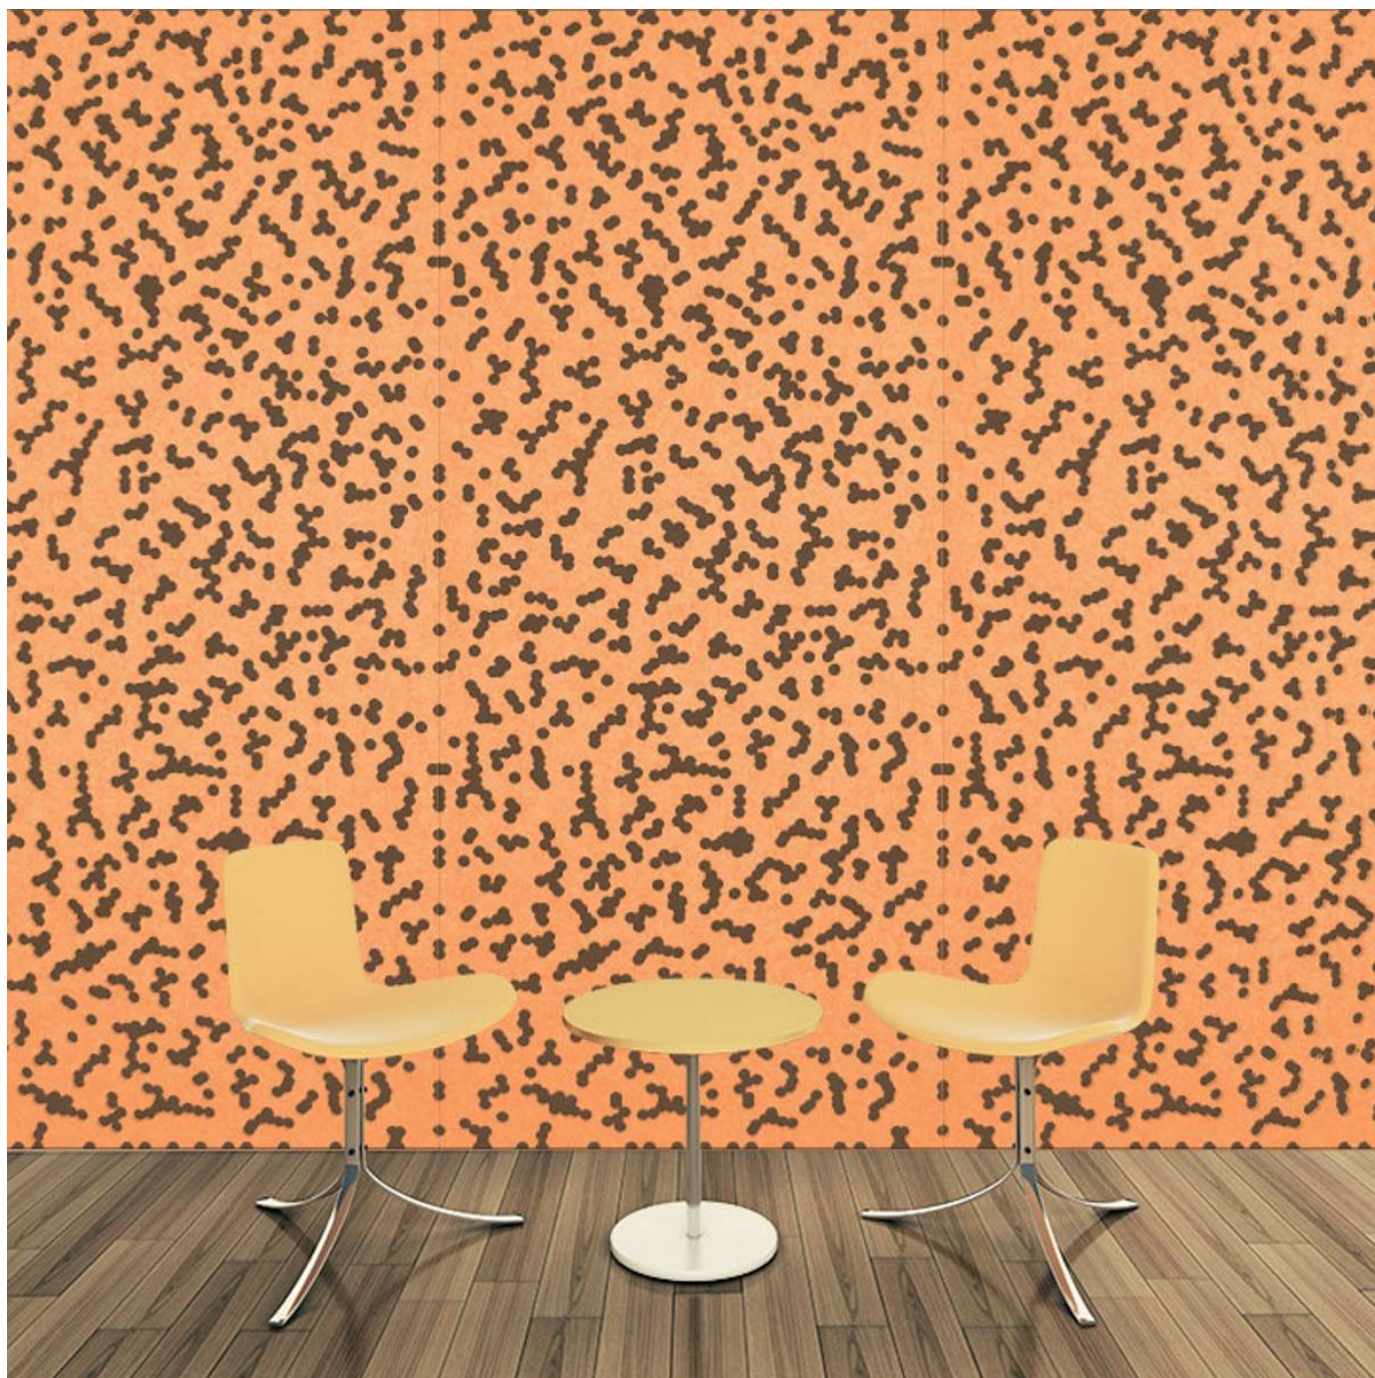

PATTERN PANEL DEEPAK

Acoustic Panels

Brand: **Zintra**

Collection: **Pattern Panel**

+1 855 922 7377

hello@zintraacoustic.com

zintraacoustic.com

1 of 7

zintra®