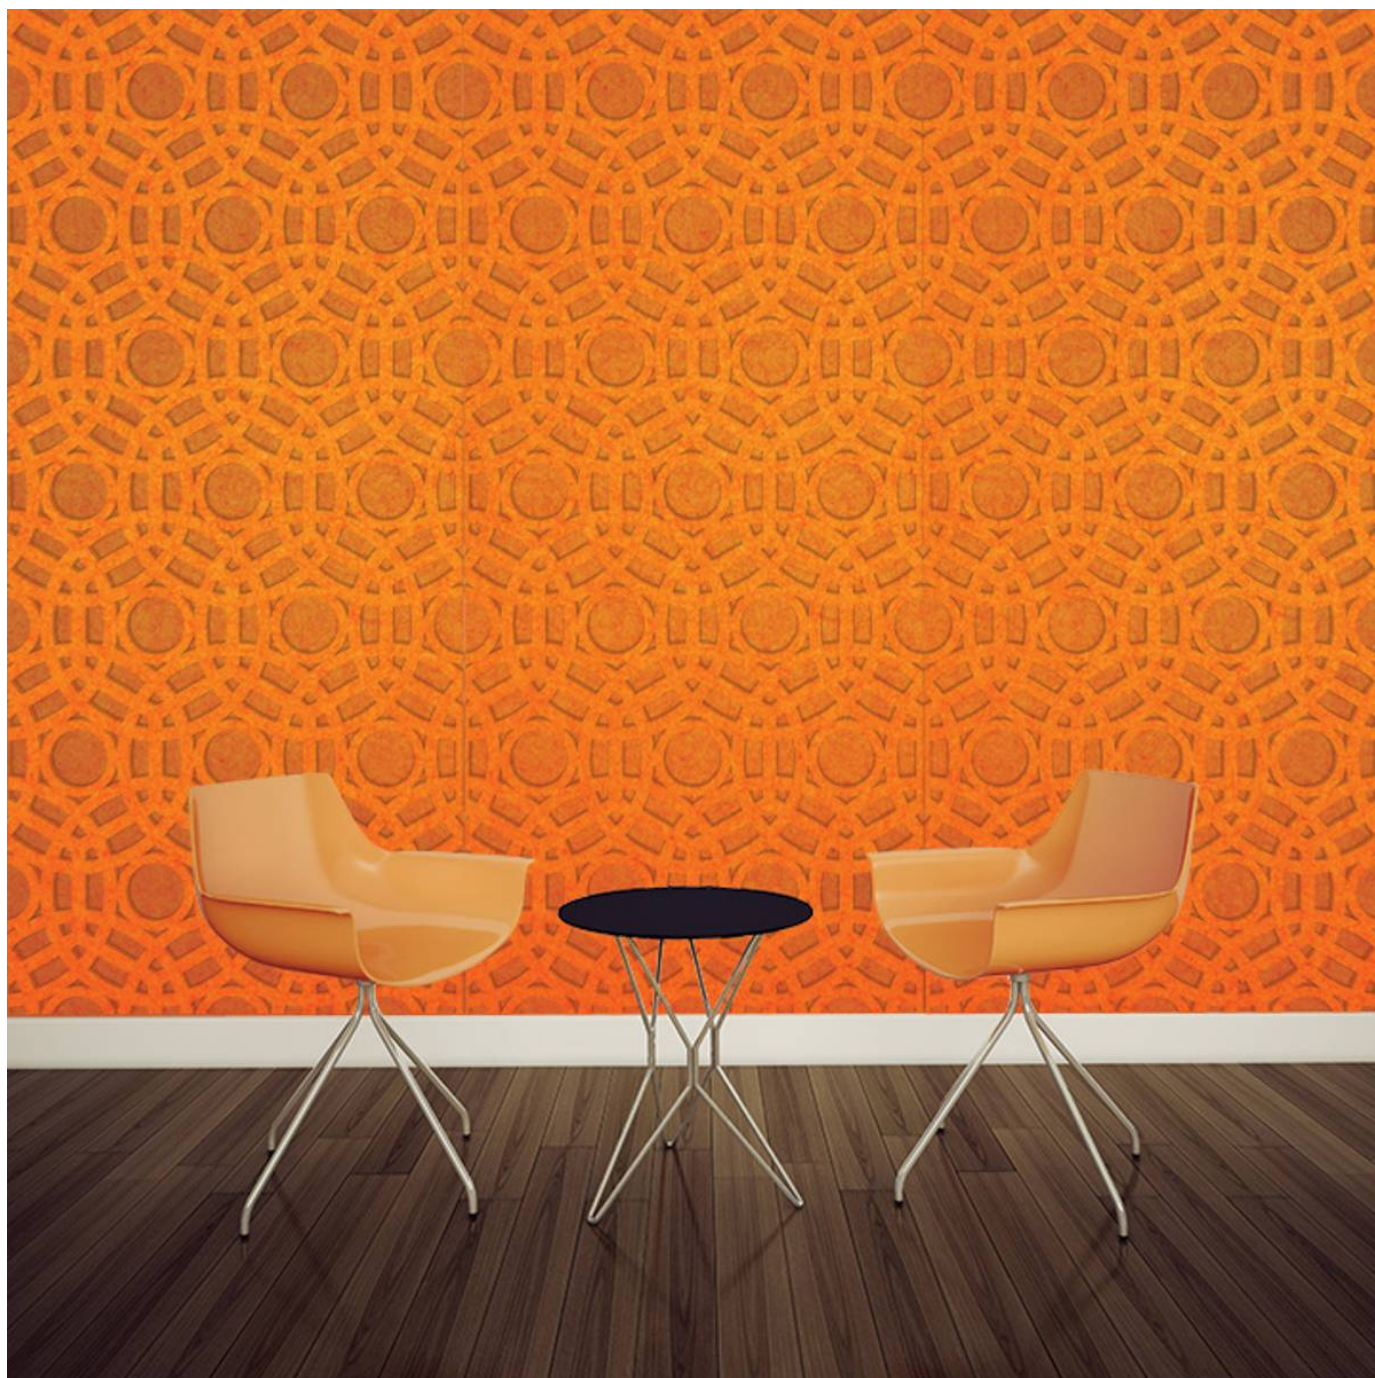

PATTERN PANEL ABHAYA

Acoustic Panels

Brand: **Zintra**

Collection: **Pattern Panel**

+1 855 922 7377

hello@zintraacoustic.com

zintraacoustic.com

1 of 7

zintra®