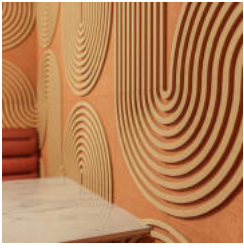

PATTERN TILES PATHWAY

Tiles

Pattern Tile Pathway
Detail

Pattern Tile Pathway A
Detail

Pattern Tile Pathway B
Detail

Pattern Tile Pathway B
Detail 2