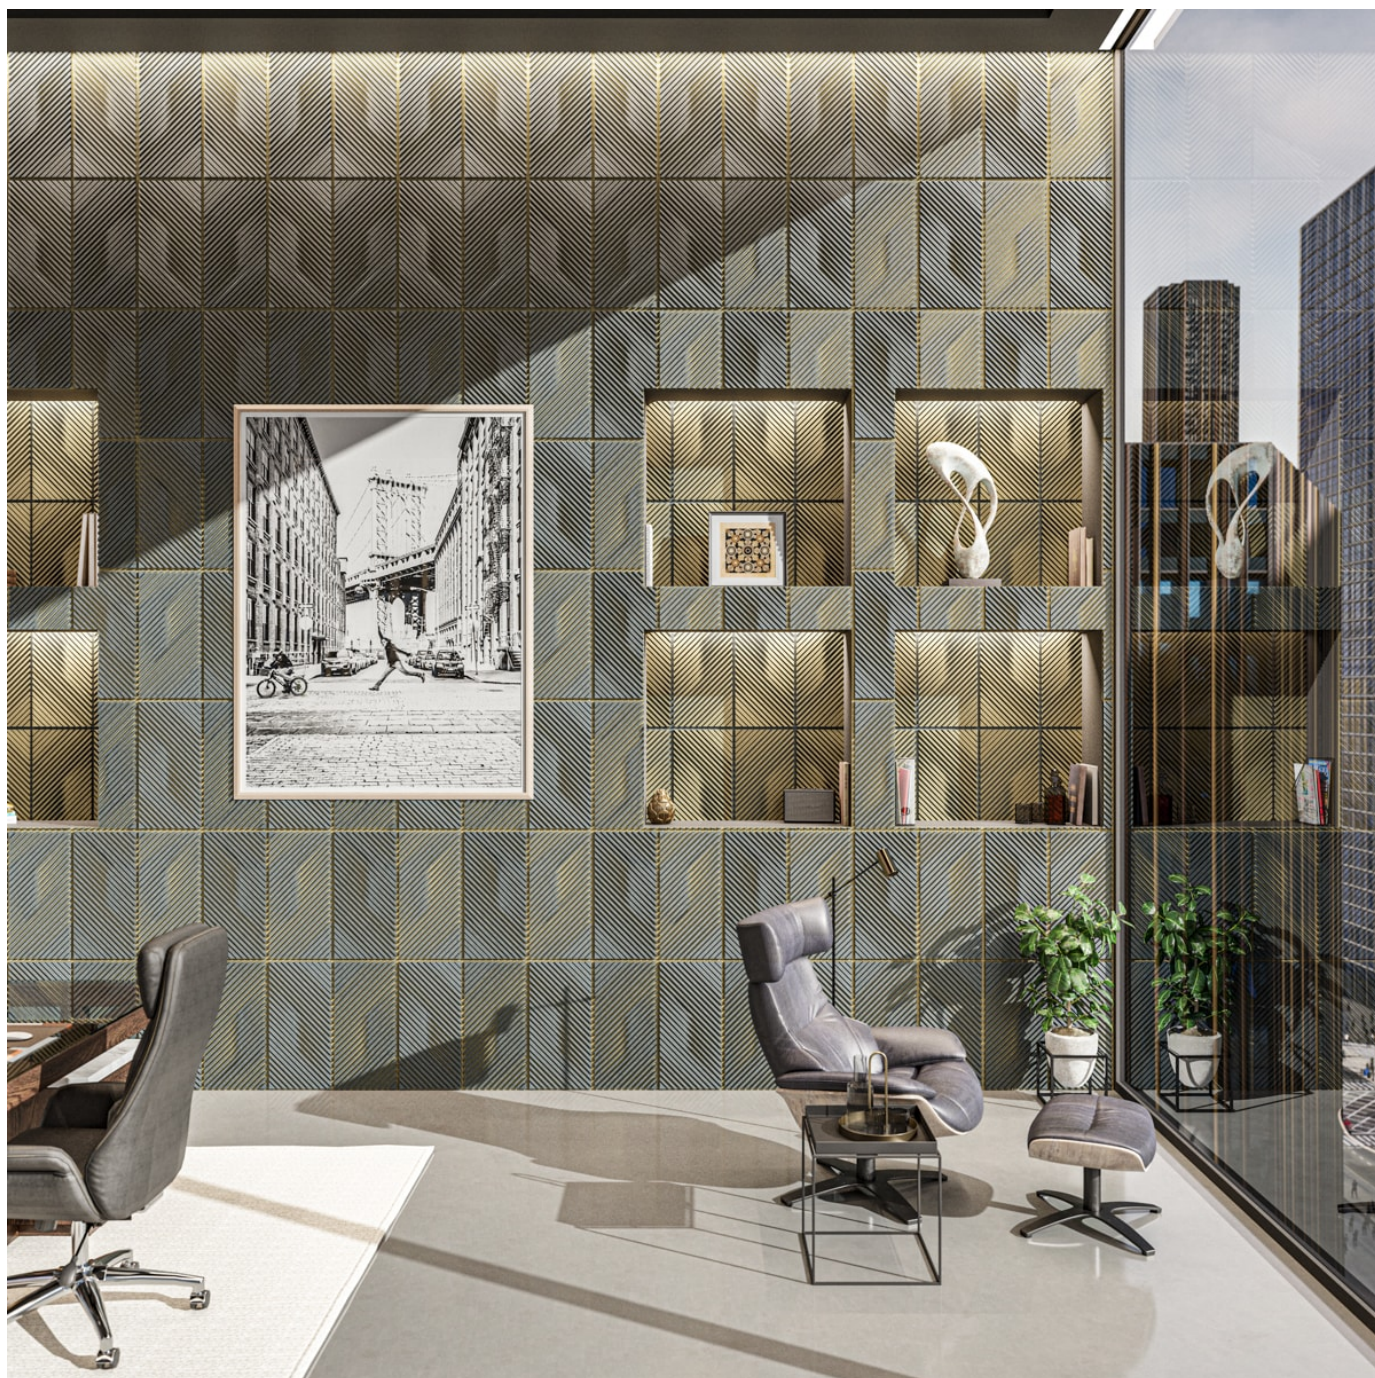

PATTERN TILES HALFTONE

Tiles

Brand: **Zintra**

Collection: **Pattern Tiles**

+1 855 922 7377

hello@zintraacoustic.com

zintraacoustic.com

1 of 7

zintra®