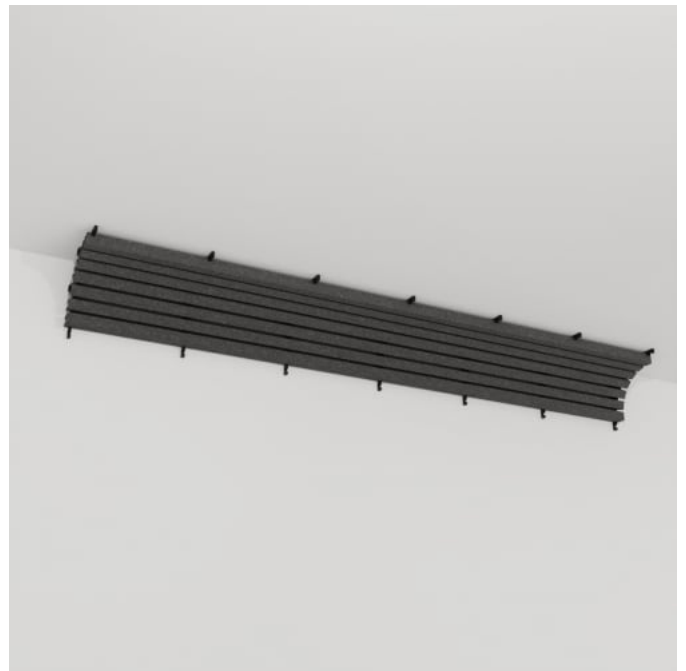

zintra[®]

STICKS TRANSITION

Acoustic Sticks

Sticks Bundles Transition Narrow 2

Sticks Bundles Portrait Transition Narrow Detail

Sticks Bundles Portrait Transition Wide Detail

Sticks Bundles Landscape Transition Narrow Detail

STICKS TRANSITION

Acoustic Sticks

Sticks Bundles Landscape Transition Wide Detail

STICKS TRANSITION

Acoustic Sticks

Seamless corner transitions are possible with the use of purpose designed Sticks Transition, designed to join bundles at inside corners.

✓ **Acoustic**

✓ **Bleach Cleanable**

✓ **Easy Clean**

✓ **Easy Install**

Description

Zintra Sticks are a versatile range of fabricated acoustic sticks designed for easy installation in any space.

Seamless corner transitions are possible with the use of purpose designed **Sticks Transition**. Designed to join bundles at inside corners and available in Landscape or Portrait.

Additionally, a selection of Sticks are available to address trim, and corners, ensuring a comprehensive solution tailored to your space.

Sticks Trim:

Zintra Sticks are impeccably finished around windows, doors, ceiling services and GPOs with our Sticks Trim. Supplied as a separate right-angle piece, Sticks Trim is easily cut in the field to mitre or butt join and glue to Sticks sets to provide a matching Timber finish to exposed ends.