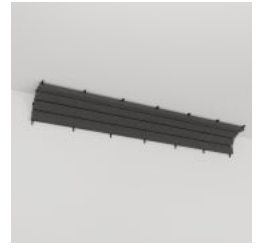

# STICKS TRANSITION

Acoustic Sticks

Sticks Bundles  
Transition Narrow 2

Sticks Bundles Portrait  
Transition Narrow  
Detail

Sticks Bundles Portrait  
Transition Wide Detail

Sticks Bundles  
Landscape Transition  
Narrow Detail

### Sticks External Corner:

A purpose designed transition piece that seamlessly deals with the corners of a wall. Available in Landscape or Portrait.