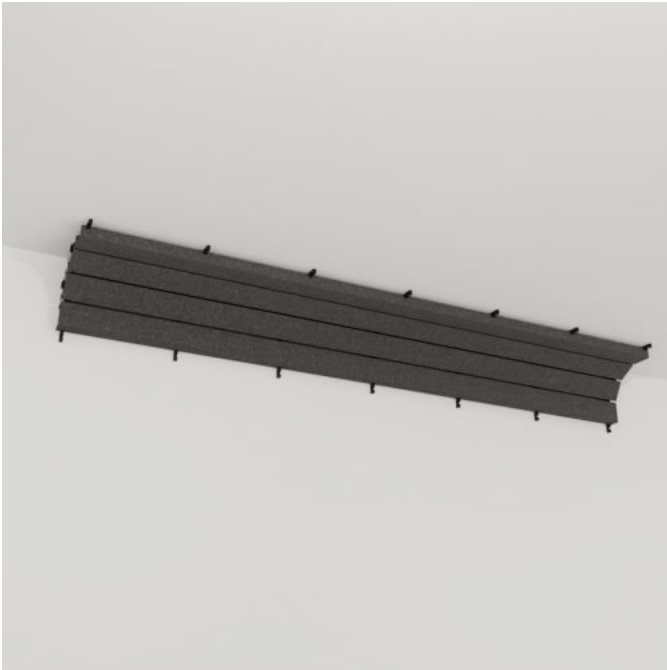

STICKS TRANSITION

Acoustic Sticks

Sticks Bundles Landscape Transition Wide Detail

STICKS TRANSITION

Acoustic Sticks

Seamless corner transitions are possible with the use of purpose designed Sticks Transition, designed to join bundles at inside corners.

✓ **Acoustic**

✓ **Bleach Cleanable**

✓ **Easy Clean**

✓ **Easy Install**

Description

Zintra Sticks are a versatile range of fabricated acoustic sticks designed for easy installation in any space.

Seamless corner transitions are possible with the use of purpose designed **Sticks Transition**. Designed to join bundles at inside corners and available in Landscape or Portrait.

Additionally, a selection of Sticks are available to address trim, and corners, ensuring a comprehensive solution tailored to your space.

Sticks Trim:

Zintra Sticks are impeccably finished around windows, doors, ceiling services and GPOs with our Sticks Trim. Supplied as a separate right-angle piece, Sticks Trim is easily cut in the field to mitre or butt join and glue to Sticks sets to provide a matching Timber finish to exposed ends.

Sticks External Corner:

A purpose designed transition piece that seamlessly deals with the corners of a wall. Available in Landscape or Portrait.

Choose from one of our 12 vibrant powdercoat colors (additional charge)