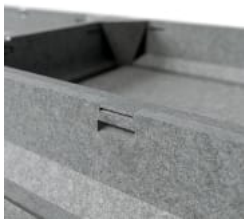

Box Tile Emerald
Lobby Wide

Box Tile Emerald
Commercial Wide

Box Tile Emerald Gym

Box Tile Double Beams
Clip Detail

Box Tile Beams Clip
Fixing

Box Tile Double Beams
Clip Fixing

Box Tile Single Beams
Clip Fitting Detail

Box Tile Single Beams
Clip Attached Detail

Box Tile Double Beams
Clip Fixing Detail

Box Tile Beams Clip
Wall Mount

20 Tile Assembly
2 x 600 x 600
2 x 600 x 600

Assembly Suggestions
Emerald Box Tiles 1

10 Tile Assembly
2 x 600 x 600
1 x 600 x 600