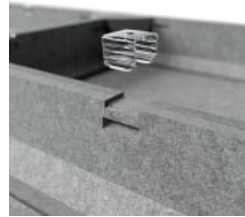

Box Tile Emerald
Lobby Wide

Box Tile Emerald
Commercial Wide

Box Tile Emerald Gym

Box Tile Double Beams
Clip Detail

Box Tile Beams Clip
Fixing

Box Tile Double Beams
Clip Fixing

Box Tile Single Beams
Clip Fitting Detail

Box Tile Single Beams
Clip Attached Detail

Box Tile Double Beams
Clip Fixing Detail

Box Tile Beams Clip
Wall Mount

20 Tile Assembly
2 x 6m, 1000mm
2 x 6m, 1000mm

Assembly Suggestions
Emerald Box Tiles

10 Tile Assembly
2 x 6m, 1000mm
1 x 6m, 1000mm