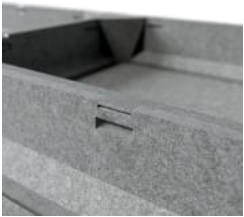

Box Tile Emerald
Lobby Wide

Box Tile Emerald
Commercial Wide

Box Tile Emerald Gym

Box Tile Double Beams
Clip Detail

Box Tile Beams Clip
Fixing

Box Tile Double Beams
Clip Fixing

Box Tile Single Beams
Clip Fitting Detail

Box Tile Single Beams
Clip Attached Detail

Box Tile Double Beams
Clip Fixing Detail

Box Tile Beams Clip
Wall Mount

20 Tile Assembly
2 x 6m, 1000mm
2 x 6m, 1000mm

Assembly Suggestions
Emerald Box Tiles

10 Tile Assembly
2 x 6m, 1000mm
1 x 6m, 1000mm