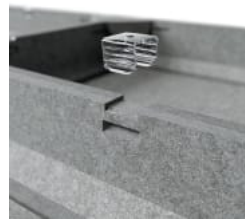

Box Tile Emerald
Lobby Wide

Box Tile Emerald
Commercial Wide

Box Tile Emerald Gym

Box Tile Double Beams
Clip Detail

Box Tile Beams Clip
Fixing

Box Tile Double Beams
Clip Fixing

Box Tile Single Beams
Clip Fitting Detail

Box Tile Single Beams
Clip Attached Detail

Box Tile Double Beams
Clip Fixing Detail

Box Tile Beams Clip
Wall Mount

20 Tile Assembly
2 x 600 x 600
2 x 600 x 600

Assembly Suggestions
Emerald Box Tiles 1

10 Tile Assembly
2 x 600 x 600
1 x 600 x 600