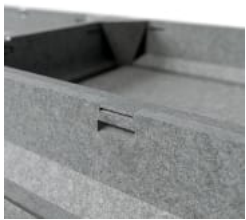

Box Tile Emerald
Lobby Wide

Box Tile Emerald
Commercial Wide

Box Tile Emerald Gym

Box Tile Double Beams
Clip Detail

Box Tile Beams Clip
Fixing

Box Tile Double Beams
Clip Fixing

Box Tile Single Beams
Clip Fitting Detail

Box Tile Single Beams
Clip Attached Detail

Box Tile Double Beams
Clip Fixing Detail

Box Tile Beams Clip
Wall Mount

20 Tile Assembly
2 x 600 x 600
2 x 600 x 600

Assembly Suggestions
Emerald Box Tiles 1

10 Tile Assembly
2 x 600 x 600
1 x 600 x 600