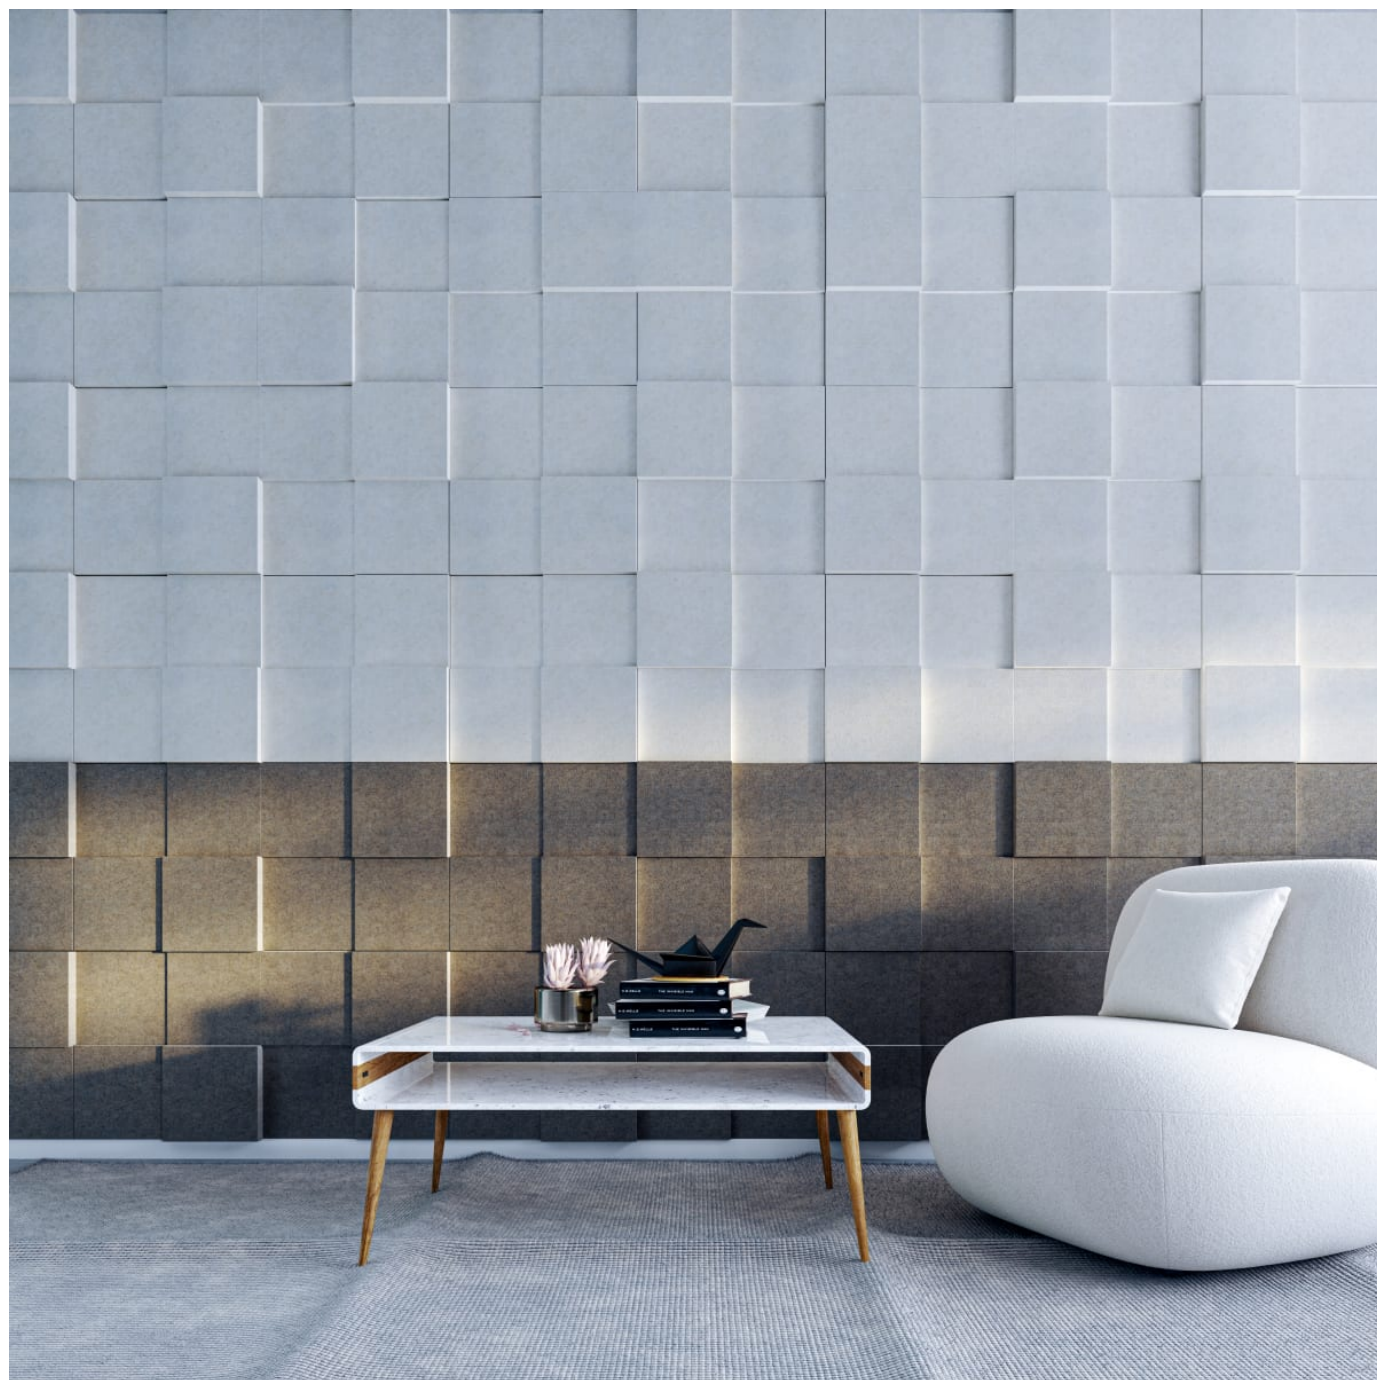

BOX TILES SQUARE

Tiles

Brand: **Zintra**

Collection: **Box Tiles**

+1 855 922 7377

hello@zintraacoustic.com

zintraacoustic.com

1 of 7

zintra®