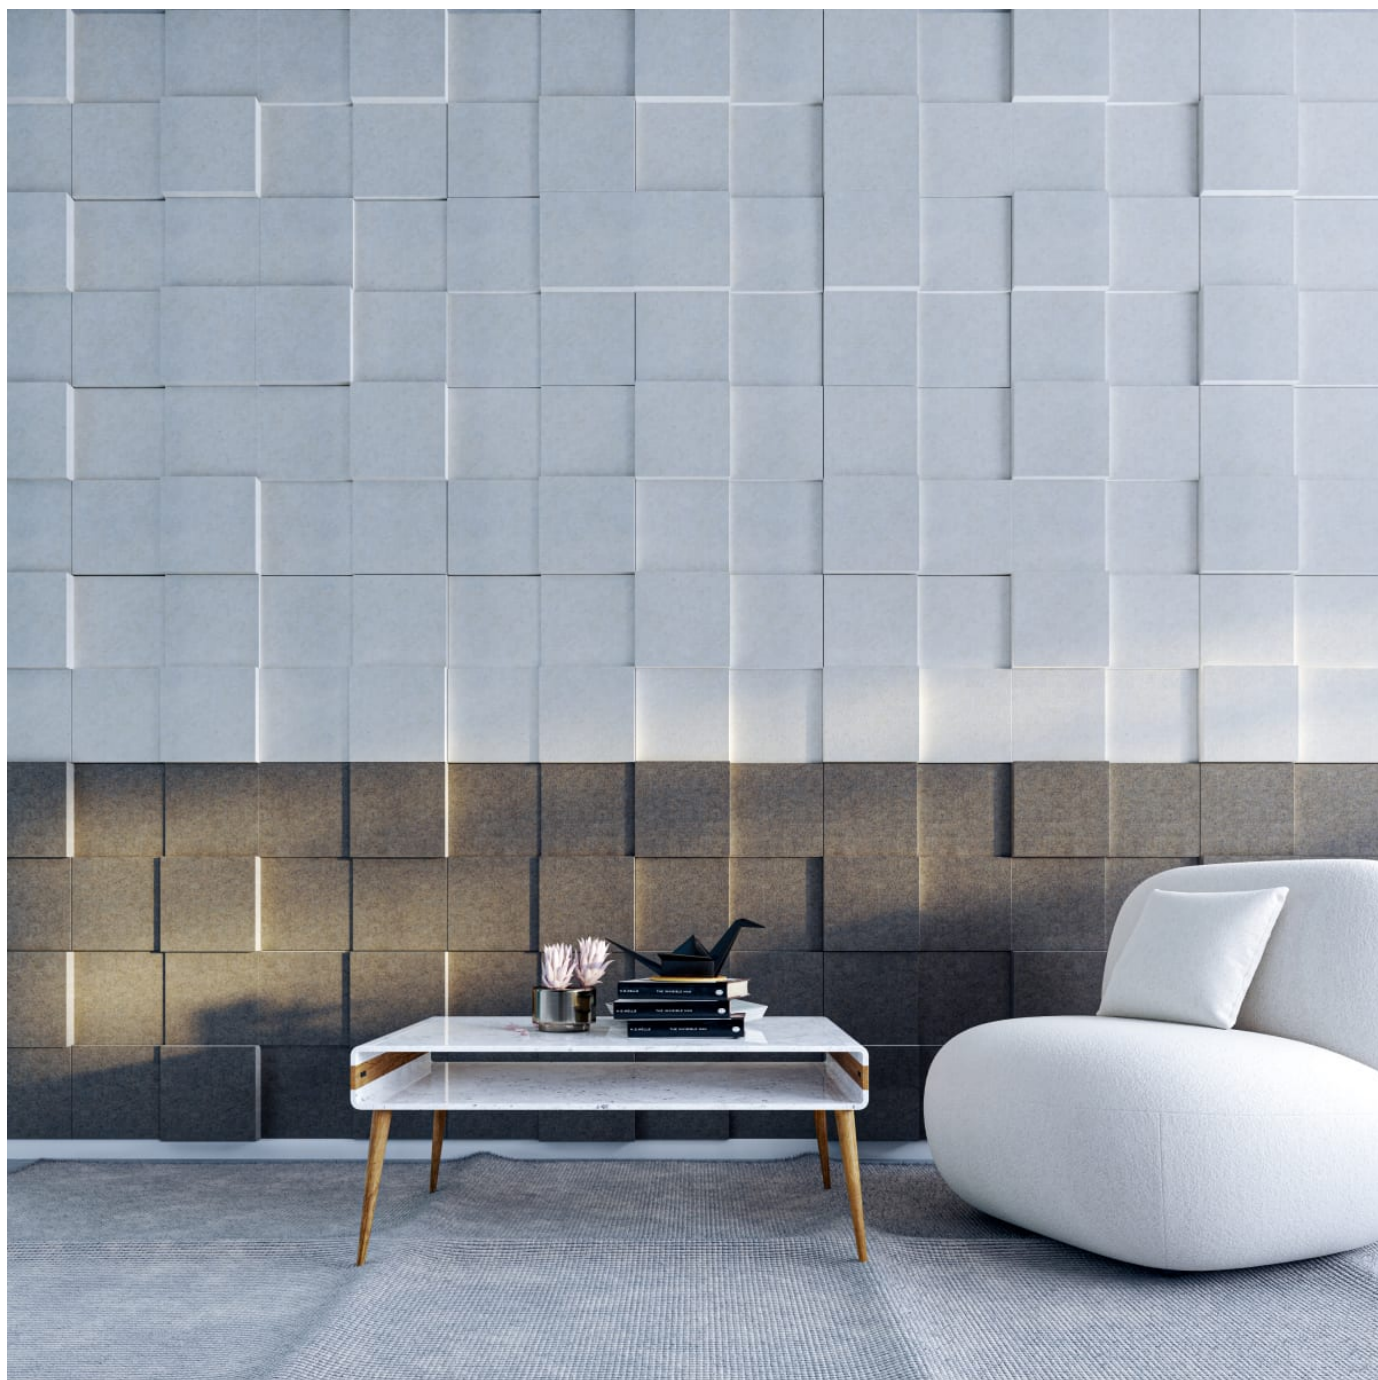

BOX TILES SQUARE

Tiles

Brand: **Zintra**

Collection: **Box Tiles**

+1 855 922 7377

hello@zintraacoustic.com

zintraacoustic.com

1 of 7

zintra®