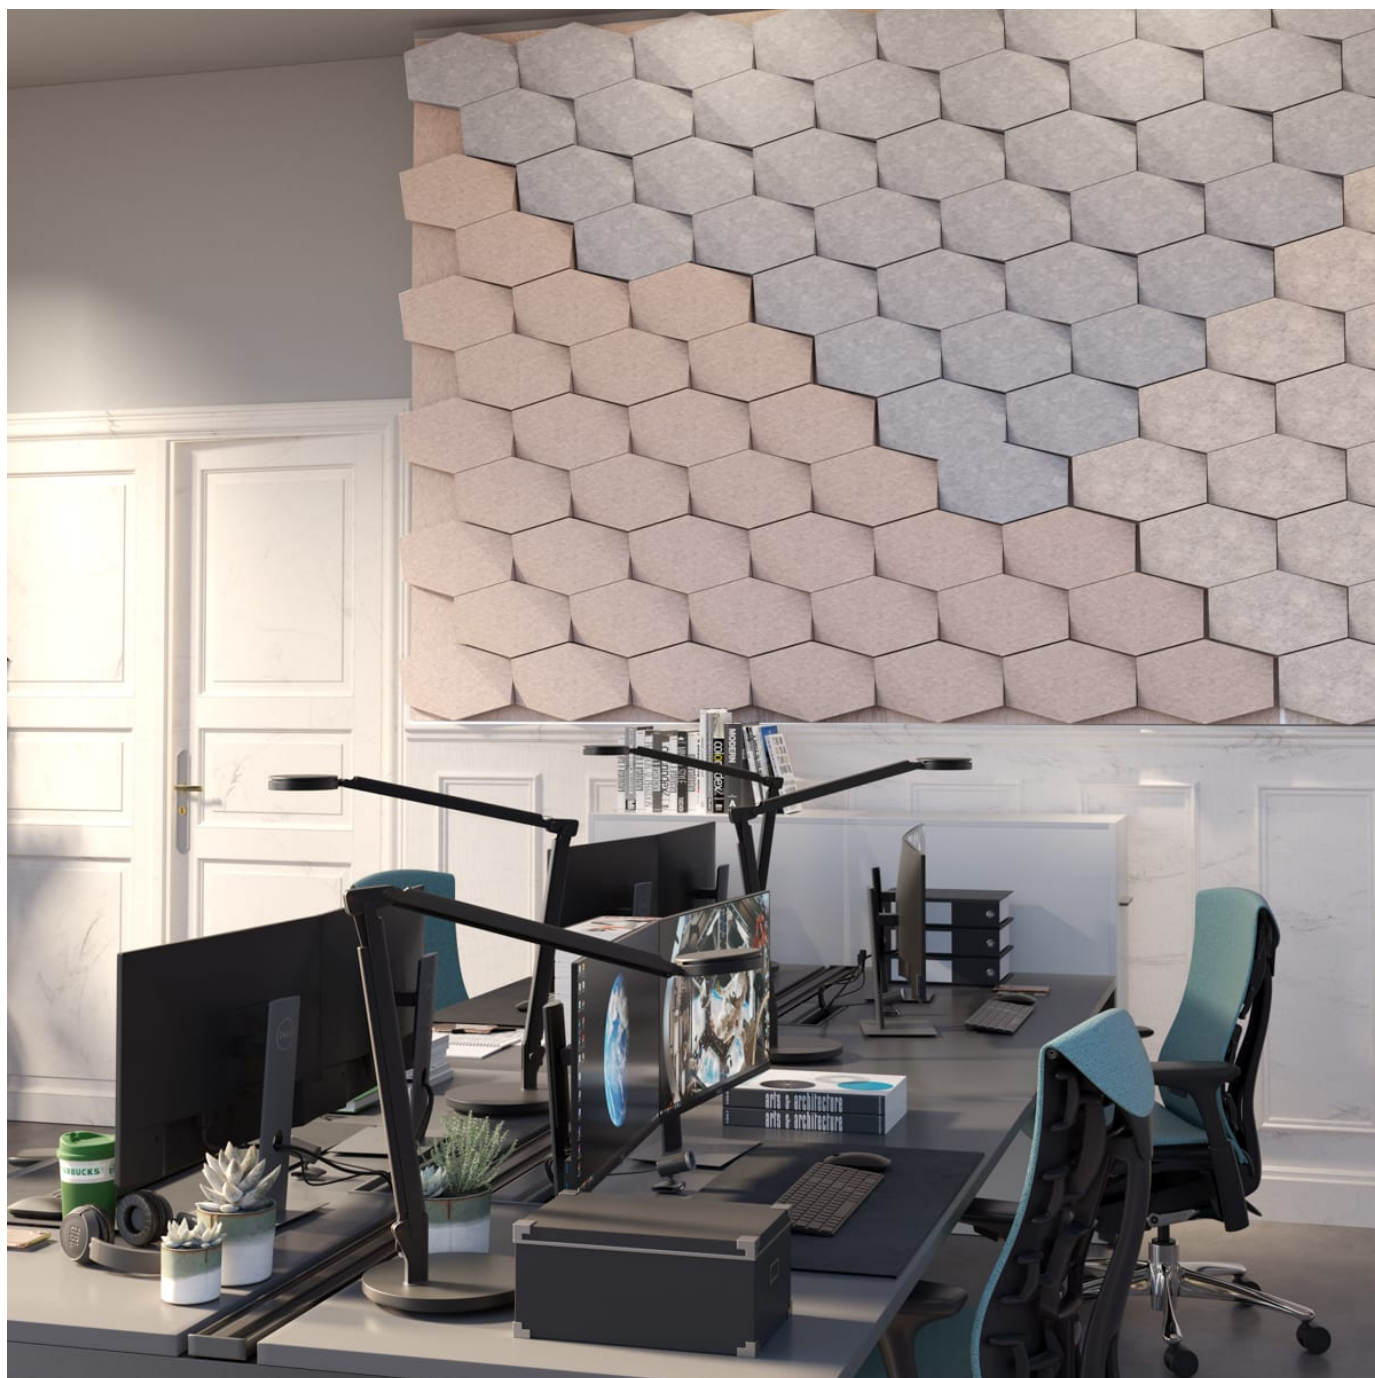

BOX TILES DIAMOND

Tiles

Brand: **Zintra**

Collection: **Box Tiles**

+1 855 922 7377

hello@zintraacoustic.com

zintraacoustic.com

1 of 7

zintra®