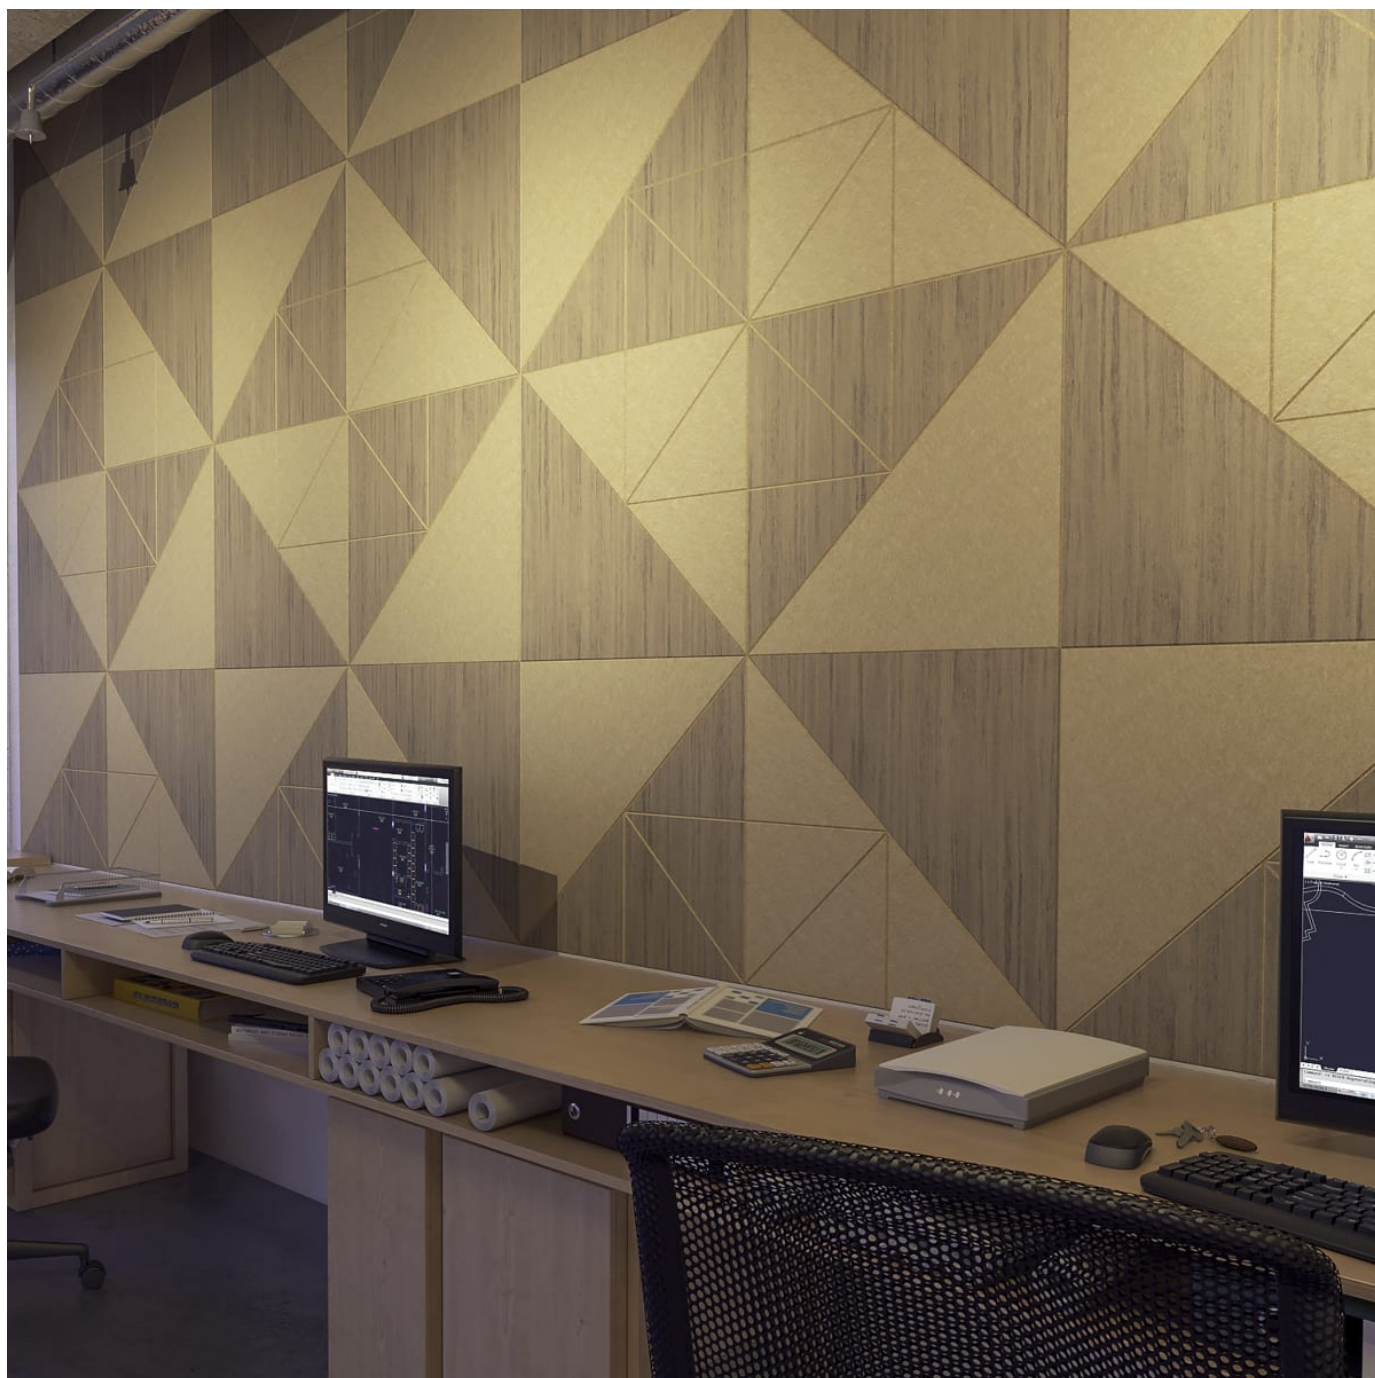

ETCH TILES TRIANGLE

Tiles

Brand: **Zintra**

Collections: **Etch Tiles**

Applications: **Walls**

+1 855 922 7377

hello@zintraacoustic.com

zintraacoustic.com

1 of 7

zintra®