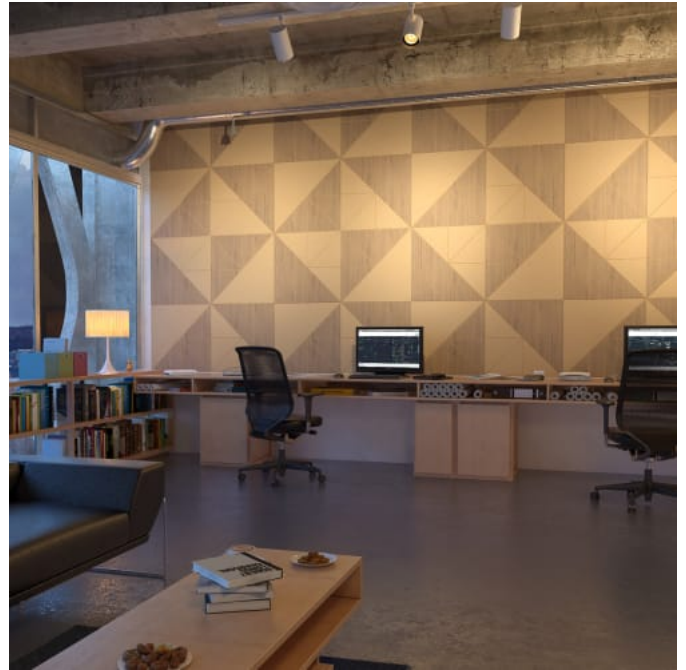

Etch Tiles Triangle