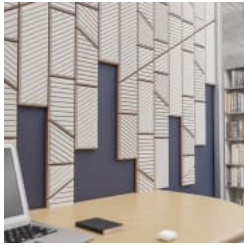

ETCH TILES LINK

Acoustic Tiles

Etch Tiles Link Detail

4 x 8 Tile Assembly