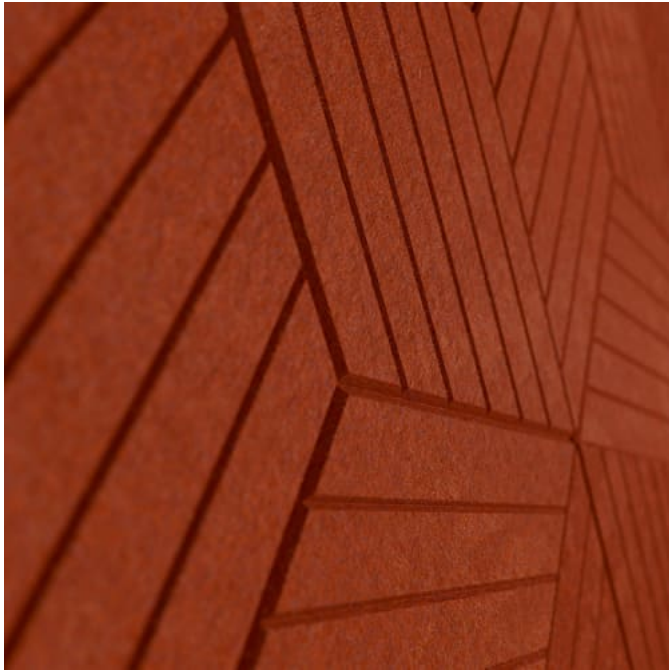

ETCH TILES HEXAGON

Tiles

Etch Tiles Hex Detail