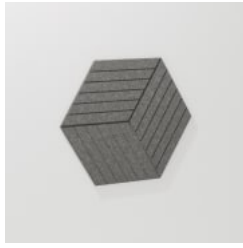

ETCH TILES HEXAGON

Tiles

Brand: **Zintra**

Collection: **Etch Tiles**

ETCH TILES HEXAGON

Tiles

Etch Tiles Hex Detail

Etch Tiles Hexagon
Detail

11 Tile Assembly

Assembly Suggestions
Etch Tiles Hexagon

ETCH TILES HEXAGON

Tiles

Every line tells a story with Zintra Etch Tiles, Hexagon. Sculptural, dynamic, and diverse in design, they inspire endless possibilities for dynamic arrangements and playful pattern exploration.

✓ **Bleach Cleanable**

✓ **Acoustic**

✓ **Easy Install**

✓ **Easy Clean**

Description

Zintra Etch Tiles, where acoustic absorption meets dynamic 3D design. Crafted using a 3mm v-groove, the angled blade creates contemporary, design-led patterns that add a touch of sophistication to any space. Whether you're aiming for a progressive, modern interior or a welcoming atmosphere, Zintra Etch offers a range of subtle textures to suit your design needs.