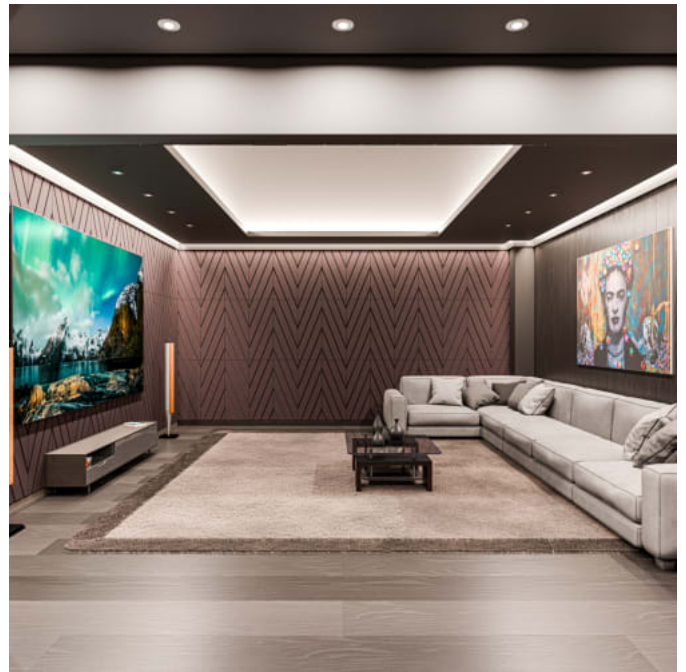

Etch Tiles Crossbar Twilight Pewter