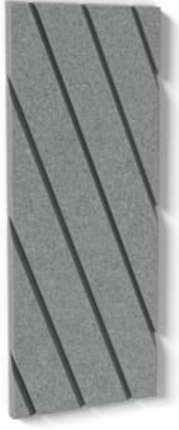

1 of 8

zintra[®]

ETCH TILES CROSSBAR

Tiles

Etch Tiles Crossbar Detail

Etch Tiles Crossbar Twilight Pewter

Etch Tiles Crossbar A Detail 2

Etch Tiles Crossbar A Detail

ETCH TILES CROSSBAR

Tiles

Etch Tiles Crossbar B Detail 2

Etch Tiles Crossbar B Detail

ETCH TILES CROSSBAR

Tiles

Every line tells a story with Zintra Etch Tiles, Crossbar. Sculptural, dynamic, and diverse in design, they inspire endless possibilities for dynamic arrangements and playful pattern exploration.

✓ **Bleach Cleanable**

✓ **Acoustic**

✓ **Easy Install**

✓ **Easy Clean**

Description

Zintra Etch Tiles, where acoustic absorption meets dynamic 3D design. Crafted using a 3mm v-groove, the angled blade creates contemporary, design-led patterns that add a touch of sophistication to any space. Whether you're aiming for a progressive, modern interior or a welcoming atmosphere, Zintra Etch offers a range of subtle textures to suit your design needs.