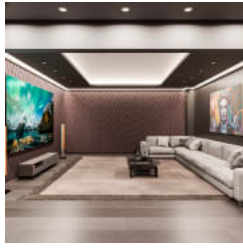

Etch Tiles Crossbar
Twilight Pewter