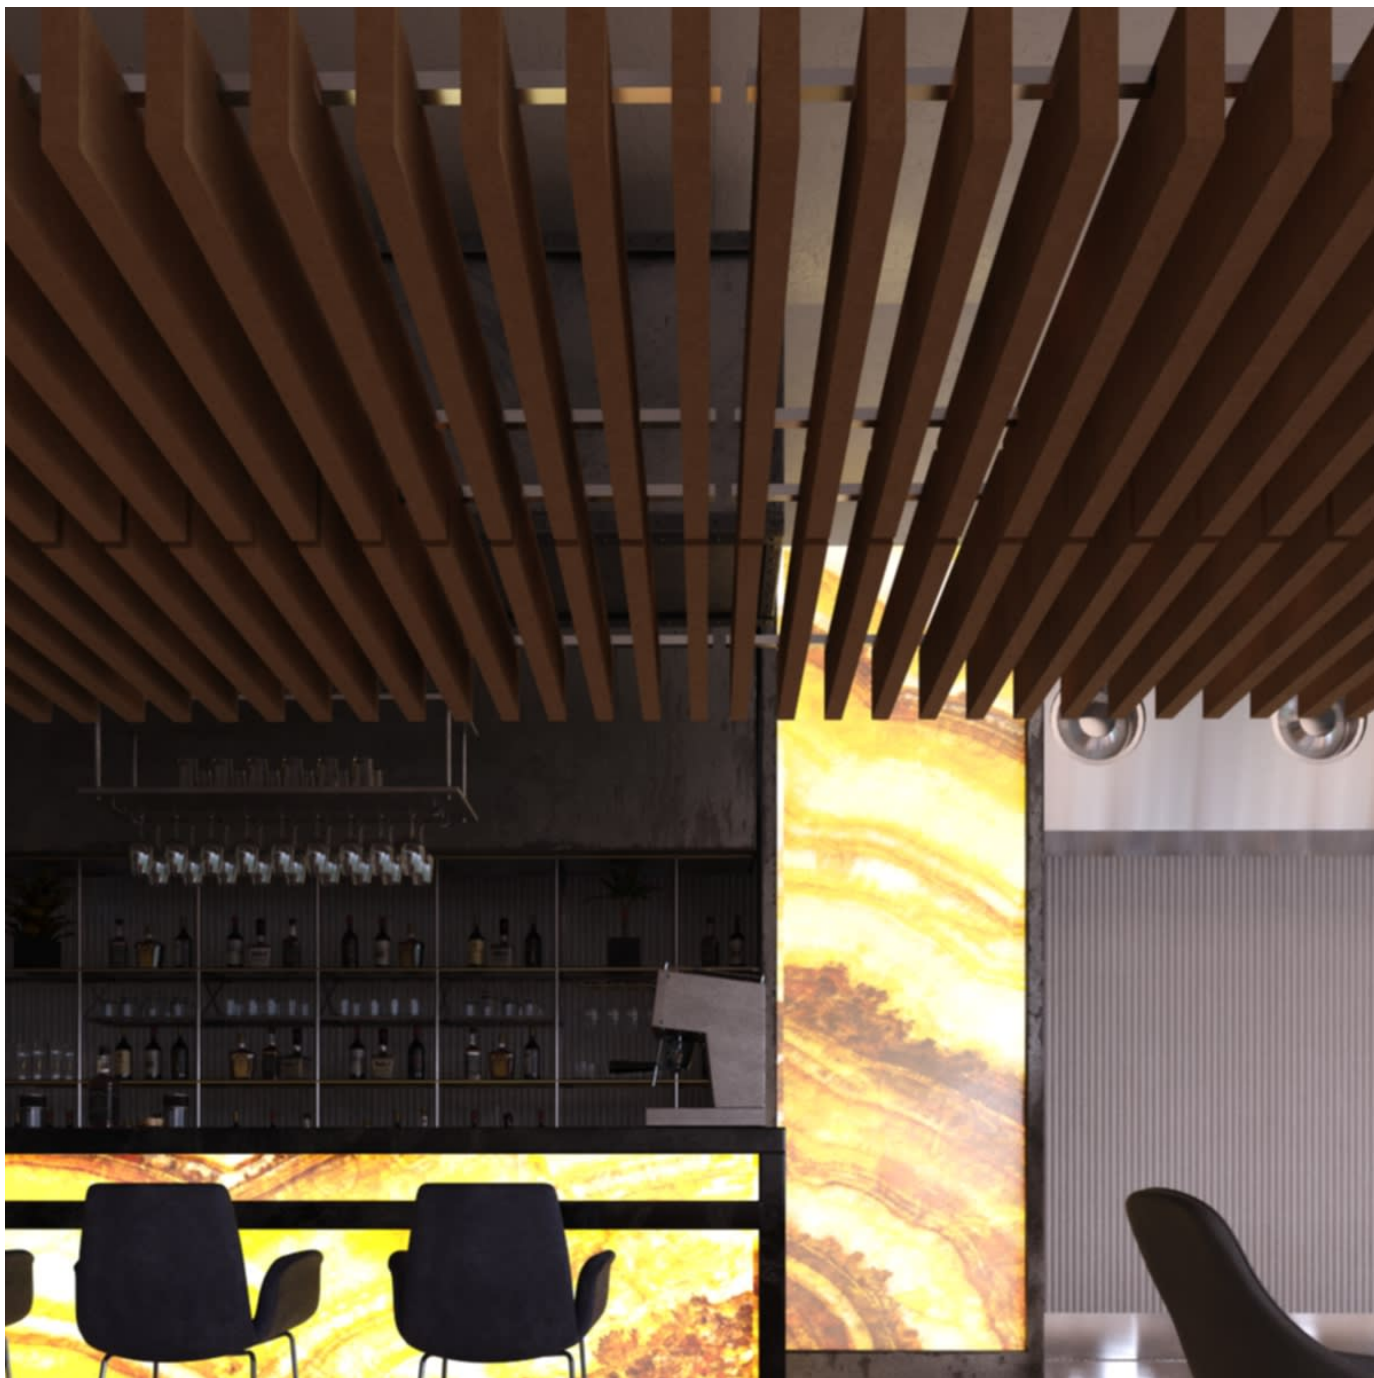

BOX BAFFLES UNIFORMED HIGH

Acoustic Baffles

Brand: **Zintra**

Collections: **Box Baffles**

Applications: **Ceilings**

+1 855 922 7377

hello@zintraacoustic.com

zintraacoustic.com

1 of 7

zintra®