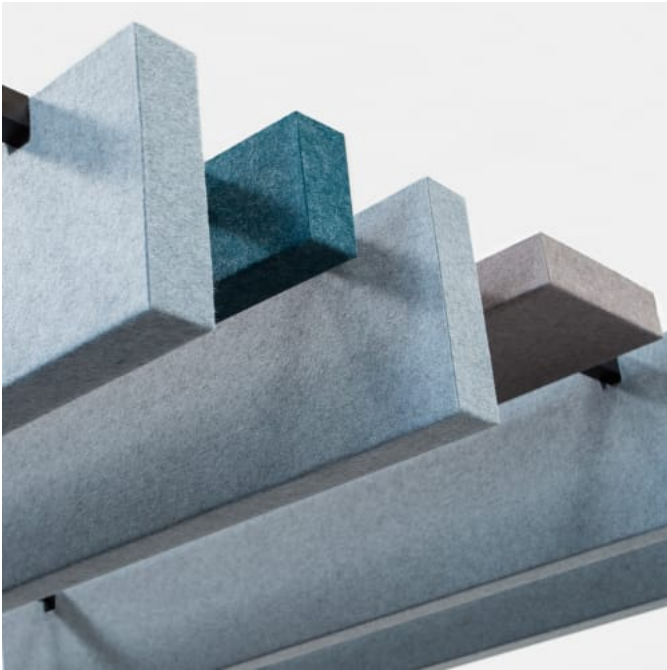

1 of 8

zintra[®]

BOX BAFFLES RANDOM

Acoustic Baffles

Box Baffles Random Detail

BOX BAFFLES RANDOM

Acoustic Baffles

Suspended box-shaped baffles are an innovative replacement to a mineral fibre lay system. Box Baffles Random are easy to assemble and install.

Description

Zintra Baffles are prefabricated, ceiling mounted systems that showcase Zintra's flexible characteristics. Zintra Acoustic Baffles are an innovative replacement to a mineral fibre lay system. Easy to assemble, easy to install and available in a large array of designs, baffles are ideally suited to large noisy spaces in educational institutions, shopping centres, restaurants, and airports.

Suspended box-shaped baffles hung in perfectly spaced rows create these high performing baffles. The box shape feature not only looks more substantial, but also increases the NRC rating by capturing sound within. Select the same shaped baffles or mix them up for added dimension.