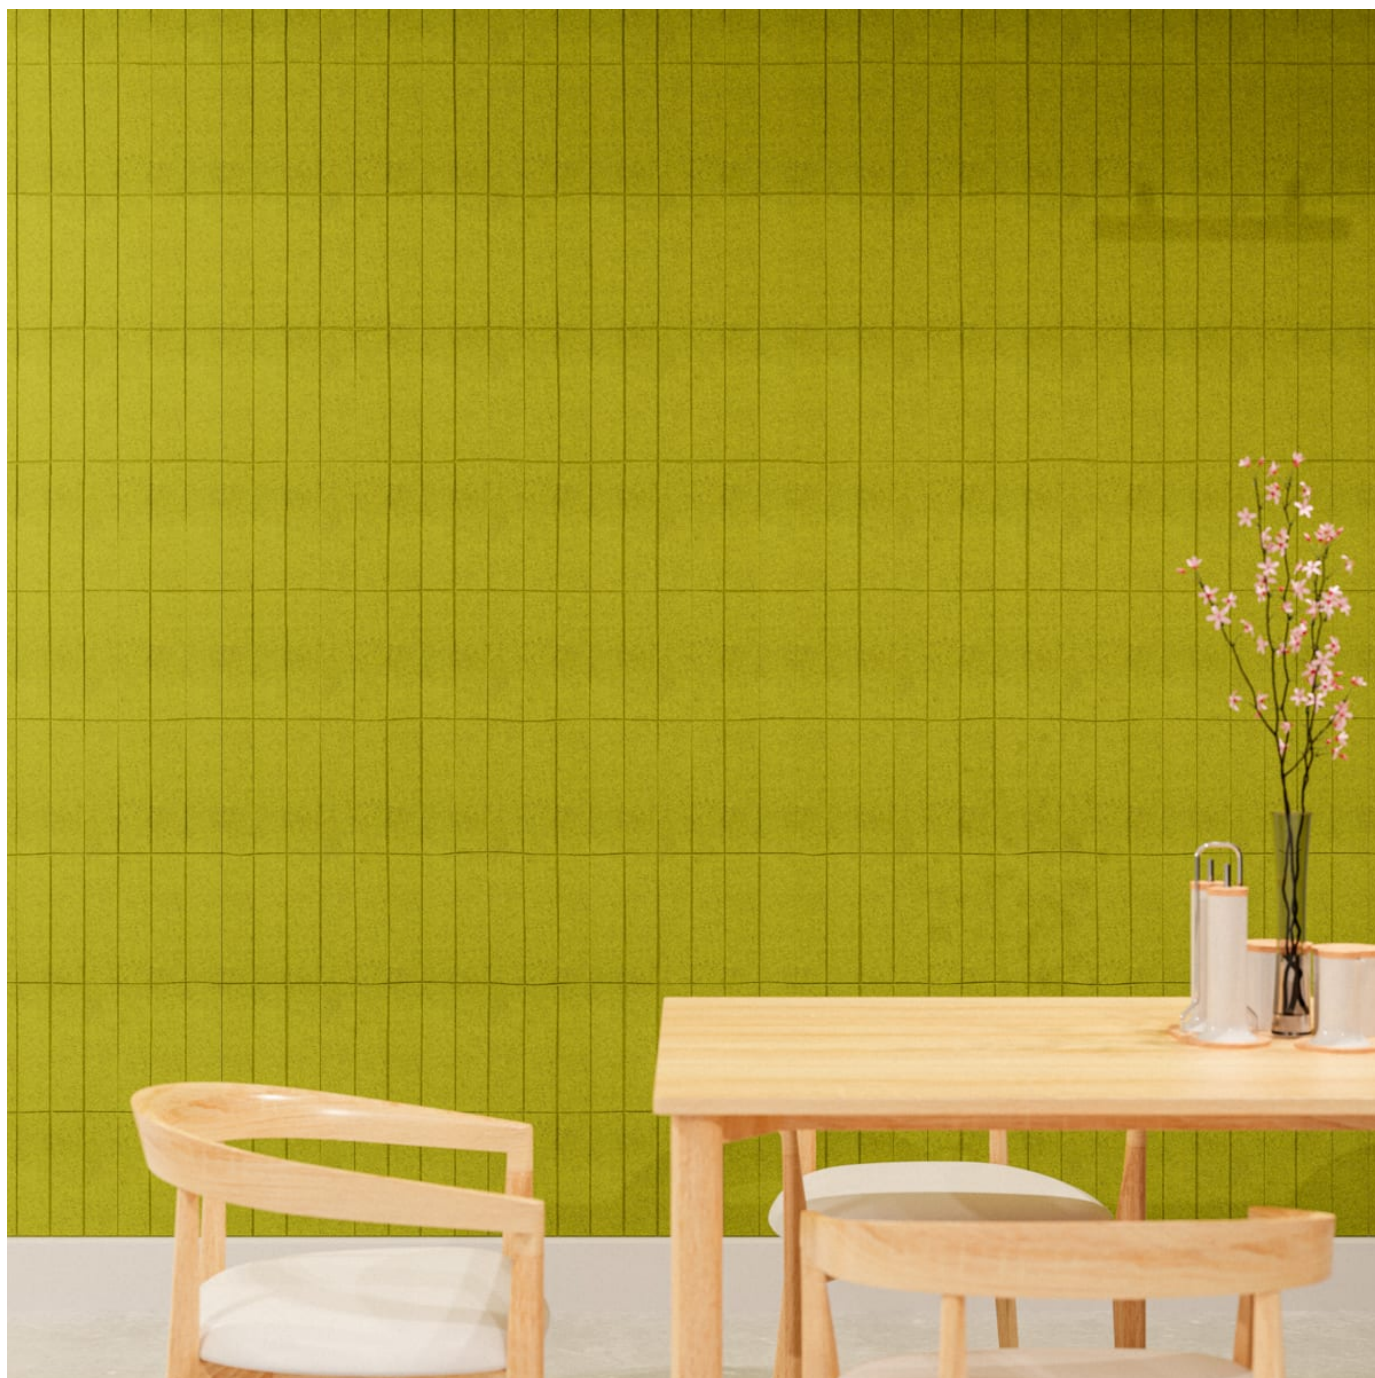

ORGANIC ETCH PANEL STACKED

Acoustic Panels

Brand: **Zintra**

Collection: **Organic Etch Panel**

+1 855 922 7377

hello@zintraacoustic.com

zintraacoustic.com

1 of 5

zintra®