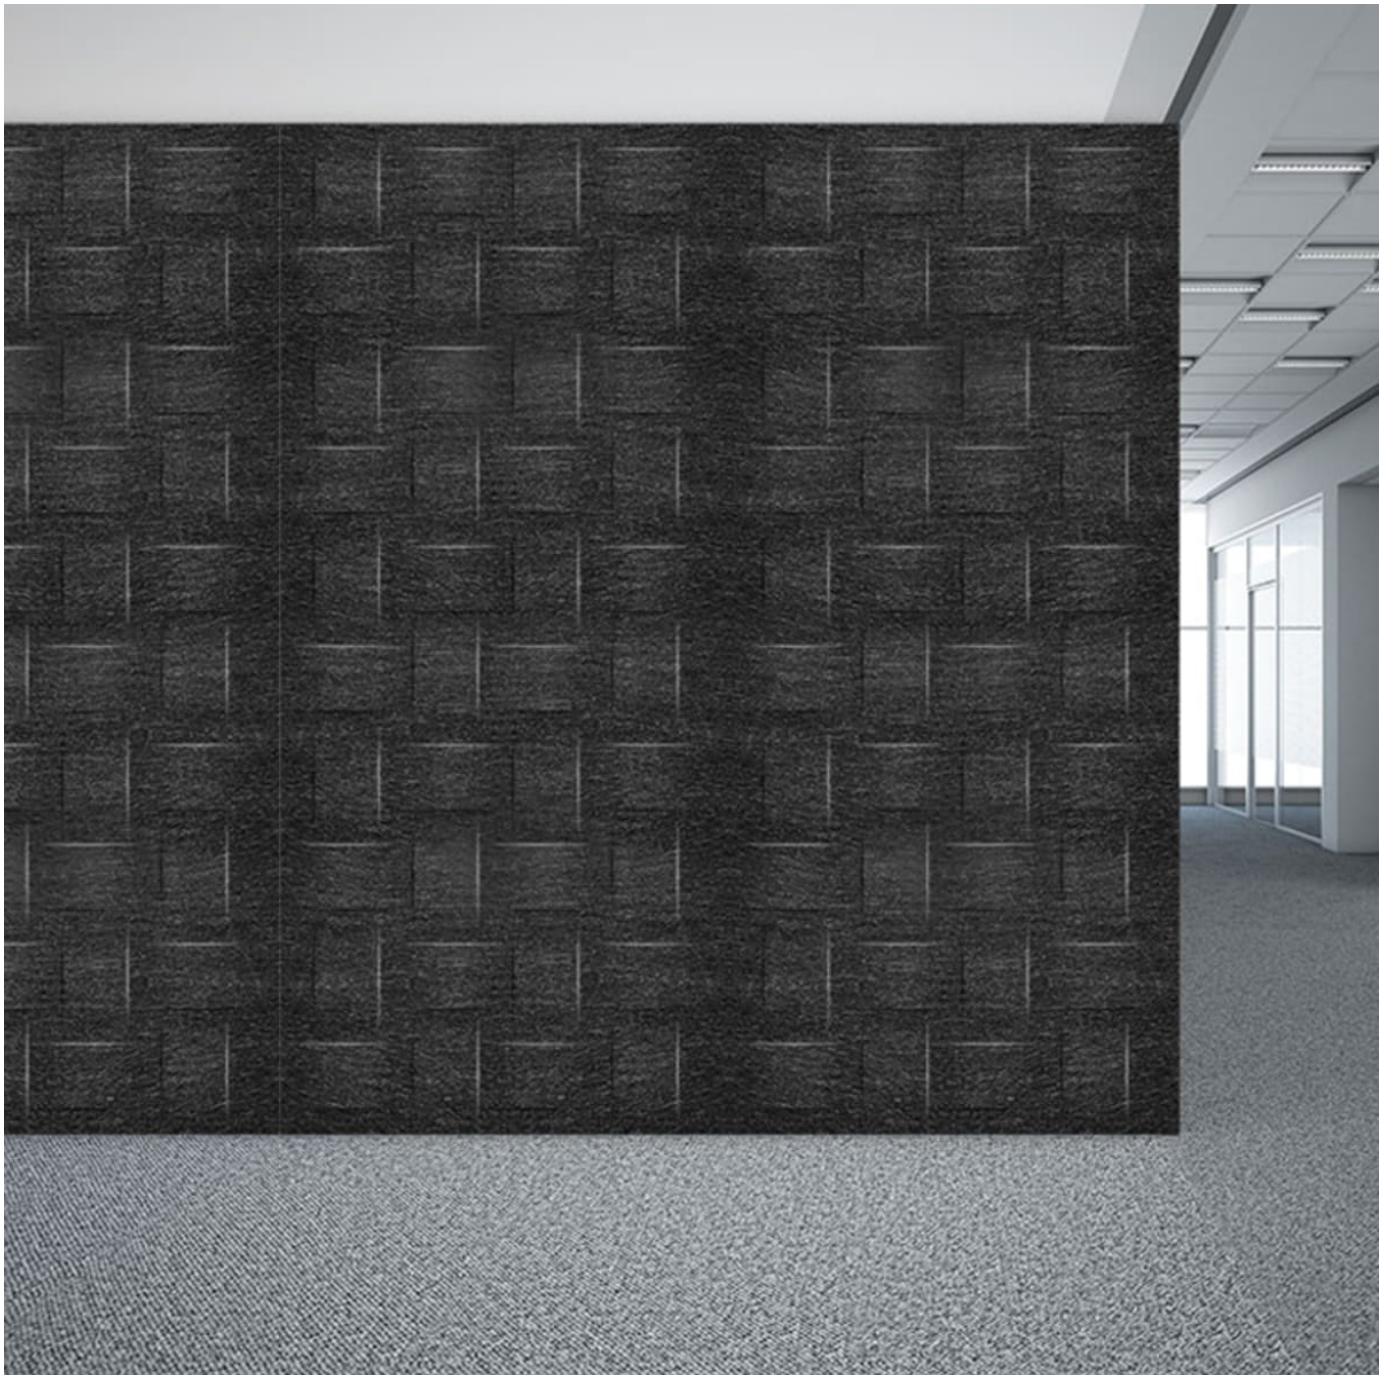

TEXTURE PANEL TISSAGE

Acoustic Panels

Brand: **Zintra**