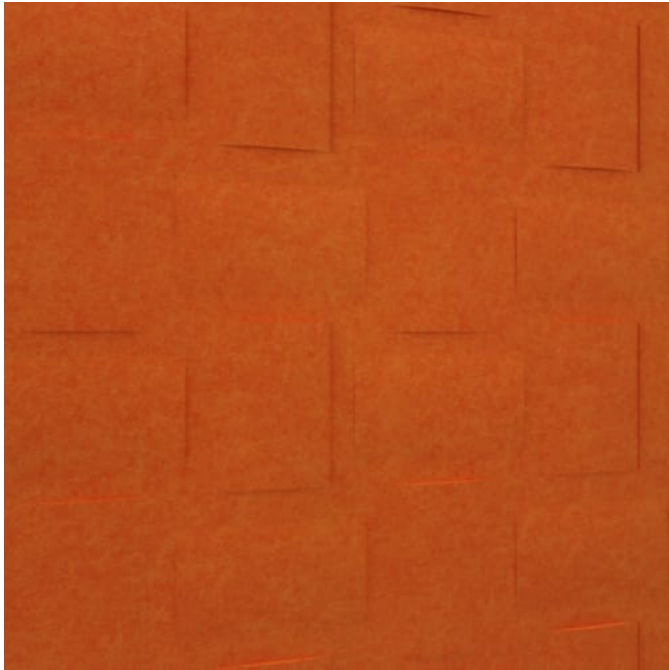

TEXTURE PANEL TISSAGE

Acoustic Panels

Texture Tissage Detail