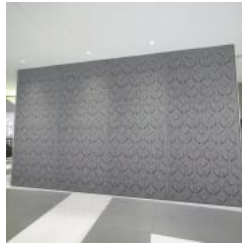

Texture Pattern
Tessan Space Division