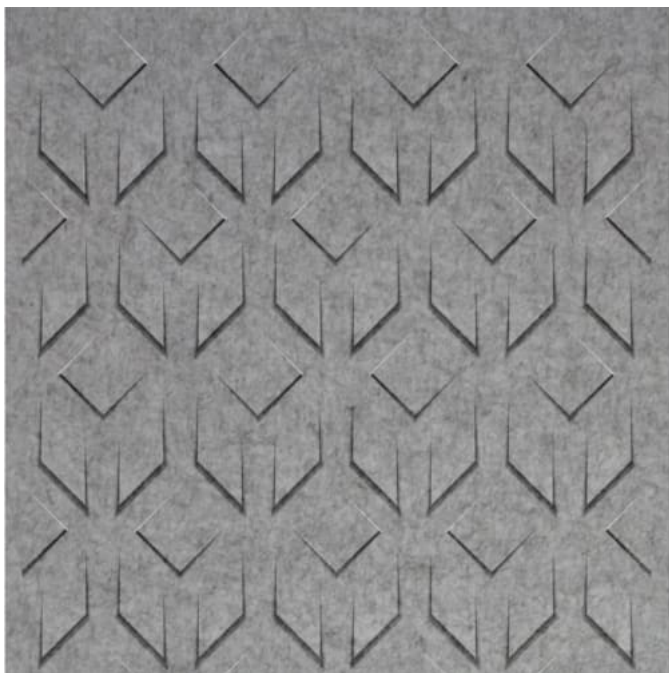

Texture Tessan Detail