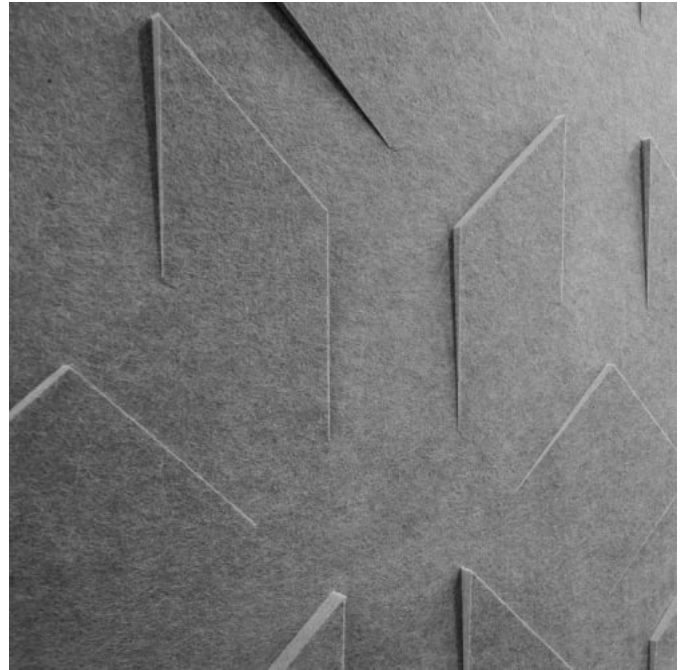

Texture Tessan Detail 2