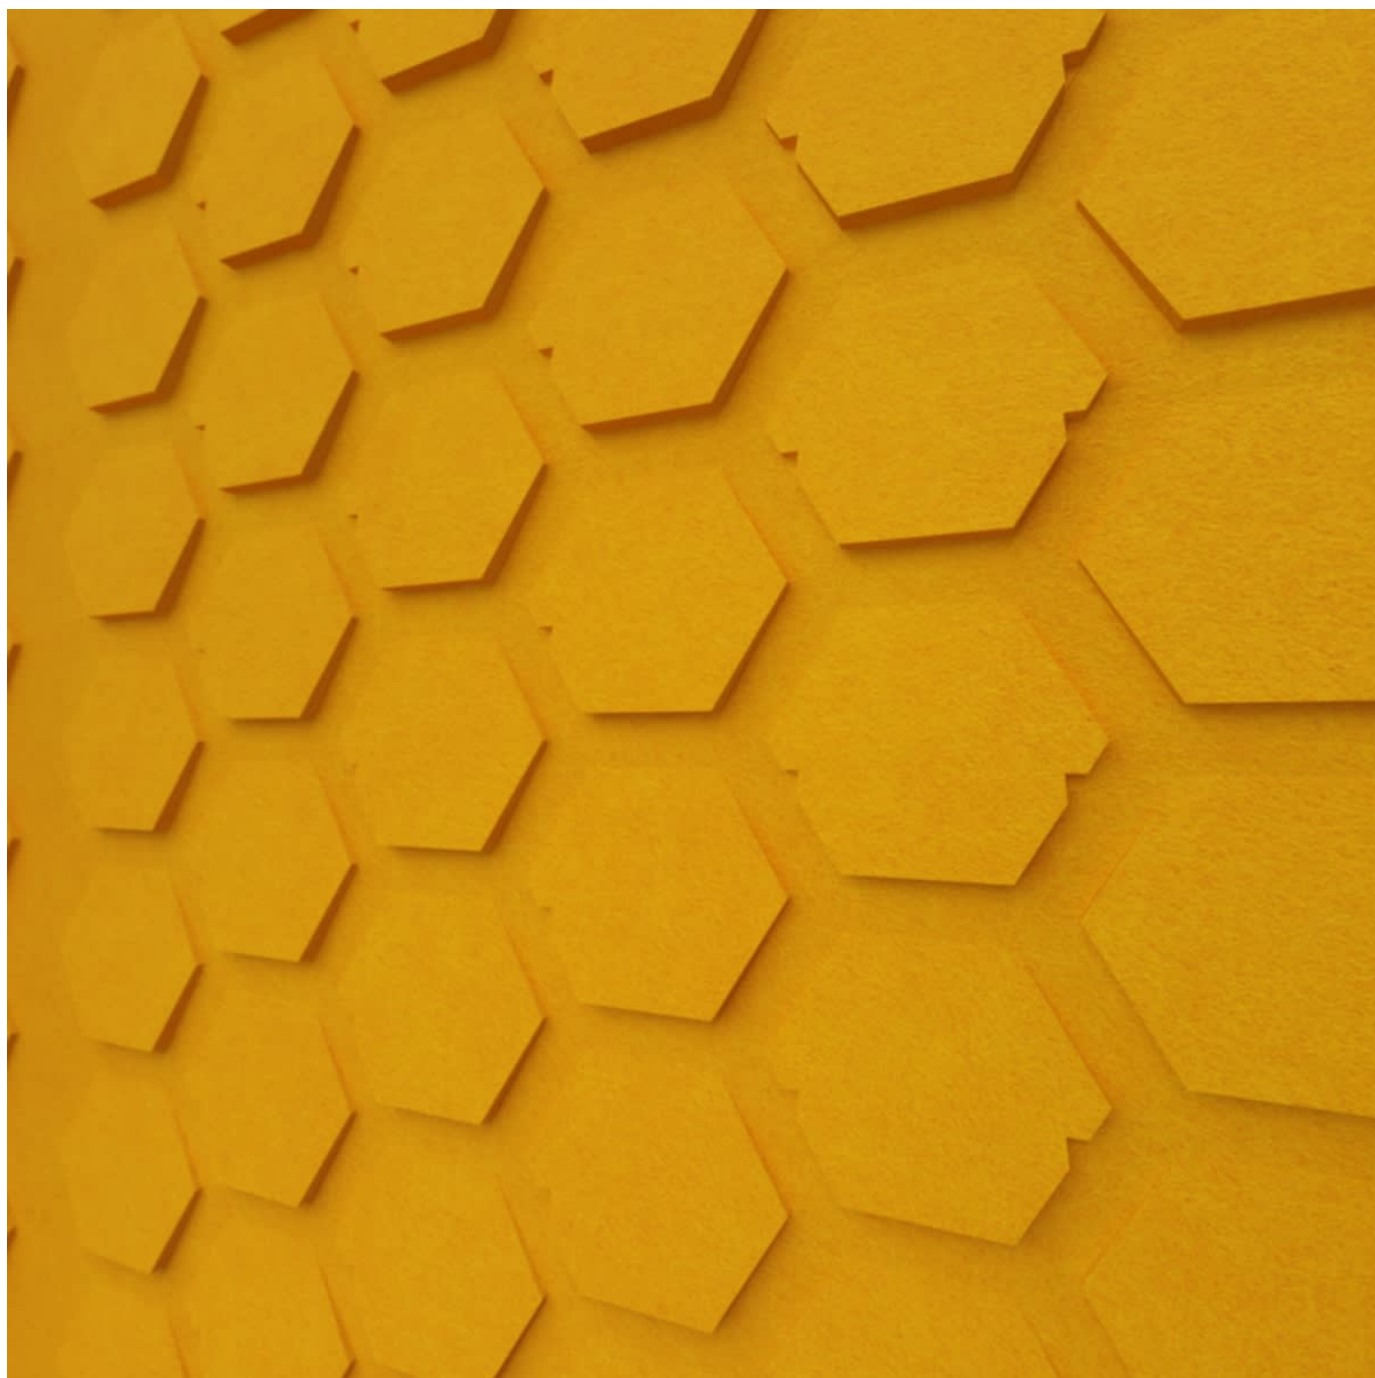

TEXTURE PANEL HEXAGONE

Acoustic Panels

Brand: **Zintra**

Collections: **Texture Panel**

Applications: **Ceilings, Walls**

+1 855 922 7377

hello@zintraacoustic.com

zintraacoustic.com

1 of 6

zintra®