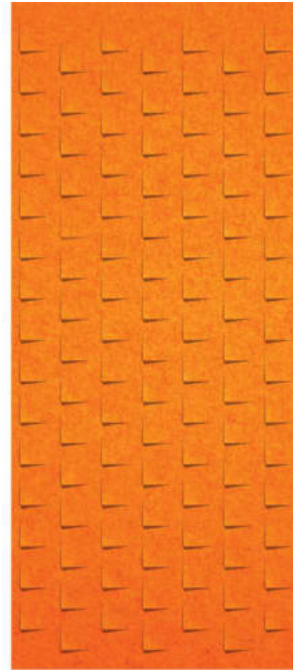

1 of 6

zintra[®]

TEXTURE PANEL DIAMONT

Acoustic Panels

Texture Diamont Detail

Texture Diamont Panel

TEXTURE PANEL DIAMONT

Acoustic Panels

Innovative 3-dimensional Zintra Texture Panel designs, from sleek lines to captivating patterns. Diamont adds depth and style while enhancing acoustics. Ideal for modern or classic settings in bustling public spaces.