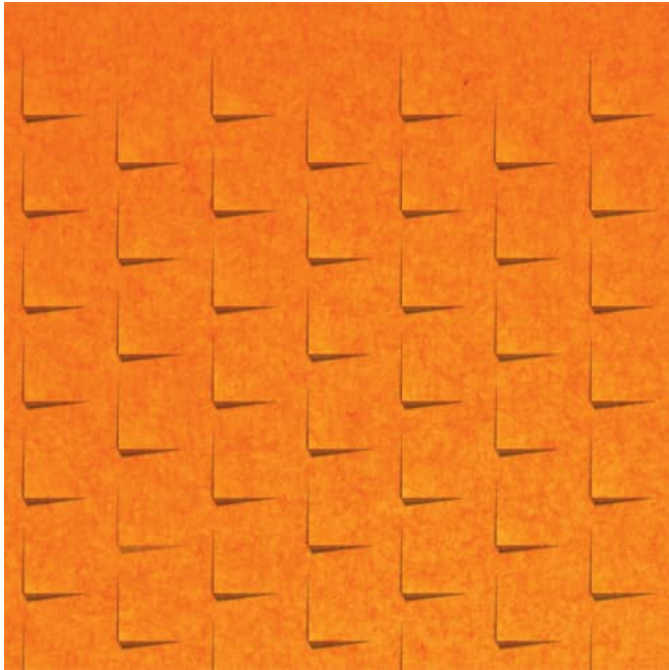

TEXTURE PANEL DIAMONT

Acoustic Panels

Texture Diamont Detail