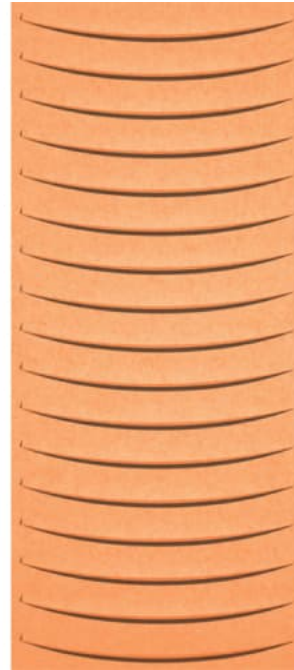

1 of 6

zintra[®]

TEXTURE PANEL CORBE

Acoustic Panels

Texture Corbe Detail

Texture Corbe Panel

TEXTURE PANEL CORBE

Acoustic Panels

Innovative 3-dimensional Zintra Texture Panel designs, from sleek lines to captivating patterns. Corbe adds depth and style while enhancing acoustics. Ideal for modern or classic settings in bustling public spaces.

✓ **Acoustic**

✓ **Bleach Cleanable**

✓ **Easy Install**

✓ **Easy Clean**

Description

Zintra Textures offers subtle and engaging 3-dimensional panel designs. Each design incorporates aspects that reduce echoes by changing the angle of sound reflecting off the surface. It makes them ideal for noisy public spaces that need a little flair.