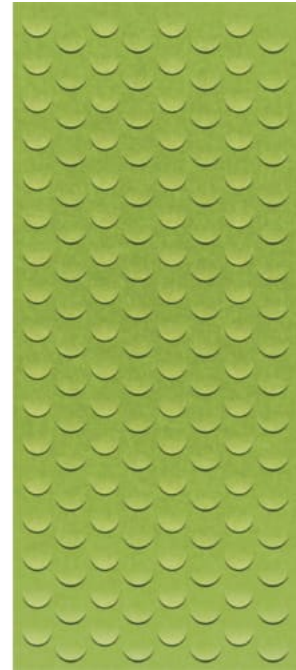

1 of 6

zintra[®]

TEXTURE PANEL CERCLES

Acoustic Panels

Texture Cercles Malachite

Texture Cercle Panel

TEXTURE PANEL CERCLES

Acoustic Panels

Innovative 3-dimensional Zintra Texture Panel designs, from sleek lines to captivating patterns. Cercles adds depth and style while enhancing acoustics. Ideal for modern or classic settings in bustling public spaces.