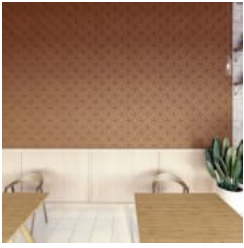

ETCH PANEL KALEIDO

Acoustic Panels

Etch Panel Kaleido