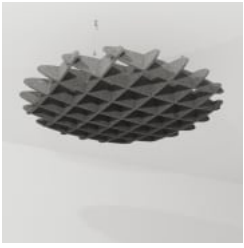

zintra[®]

CLOUDS YOOF OE

Acoustic Ceiling Features

Clouds Yoofoe Detail

CLOUDS YOOFOE

Acoustic Ceiling Features

A 3-dimensional floating design. Zintra Clouds YooFoe creates a stunning easy to assemble ceiling feature.

✓ **Acoustic**

✓ **Bleach Cleanable**

✓ **Easy Install**

✓ **Easy Clean**

Description

Zintra Acoustic Clouds are available in a unique range of shapes and forms constructed from pressure fit interlocking Zintra profiles. Easy to assemble and install, clouds will add drama to your space whilst simultaneously improving acoustics by utilising Zintra's powerful sound absorption properties.