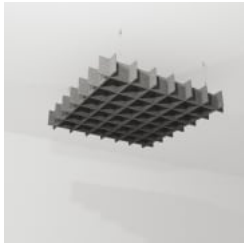

CLOUDS SQUARE

Acoustic Ceiling Features

Clouds Square Detail