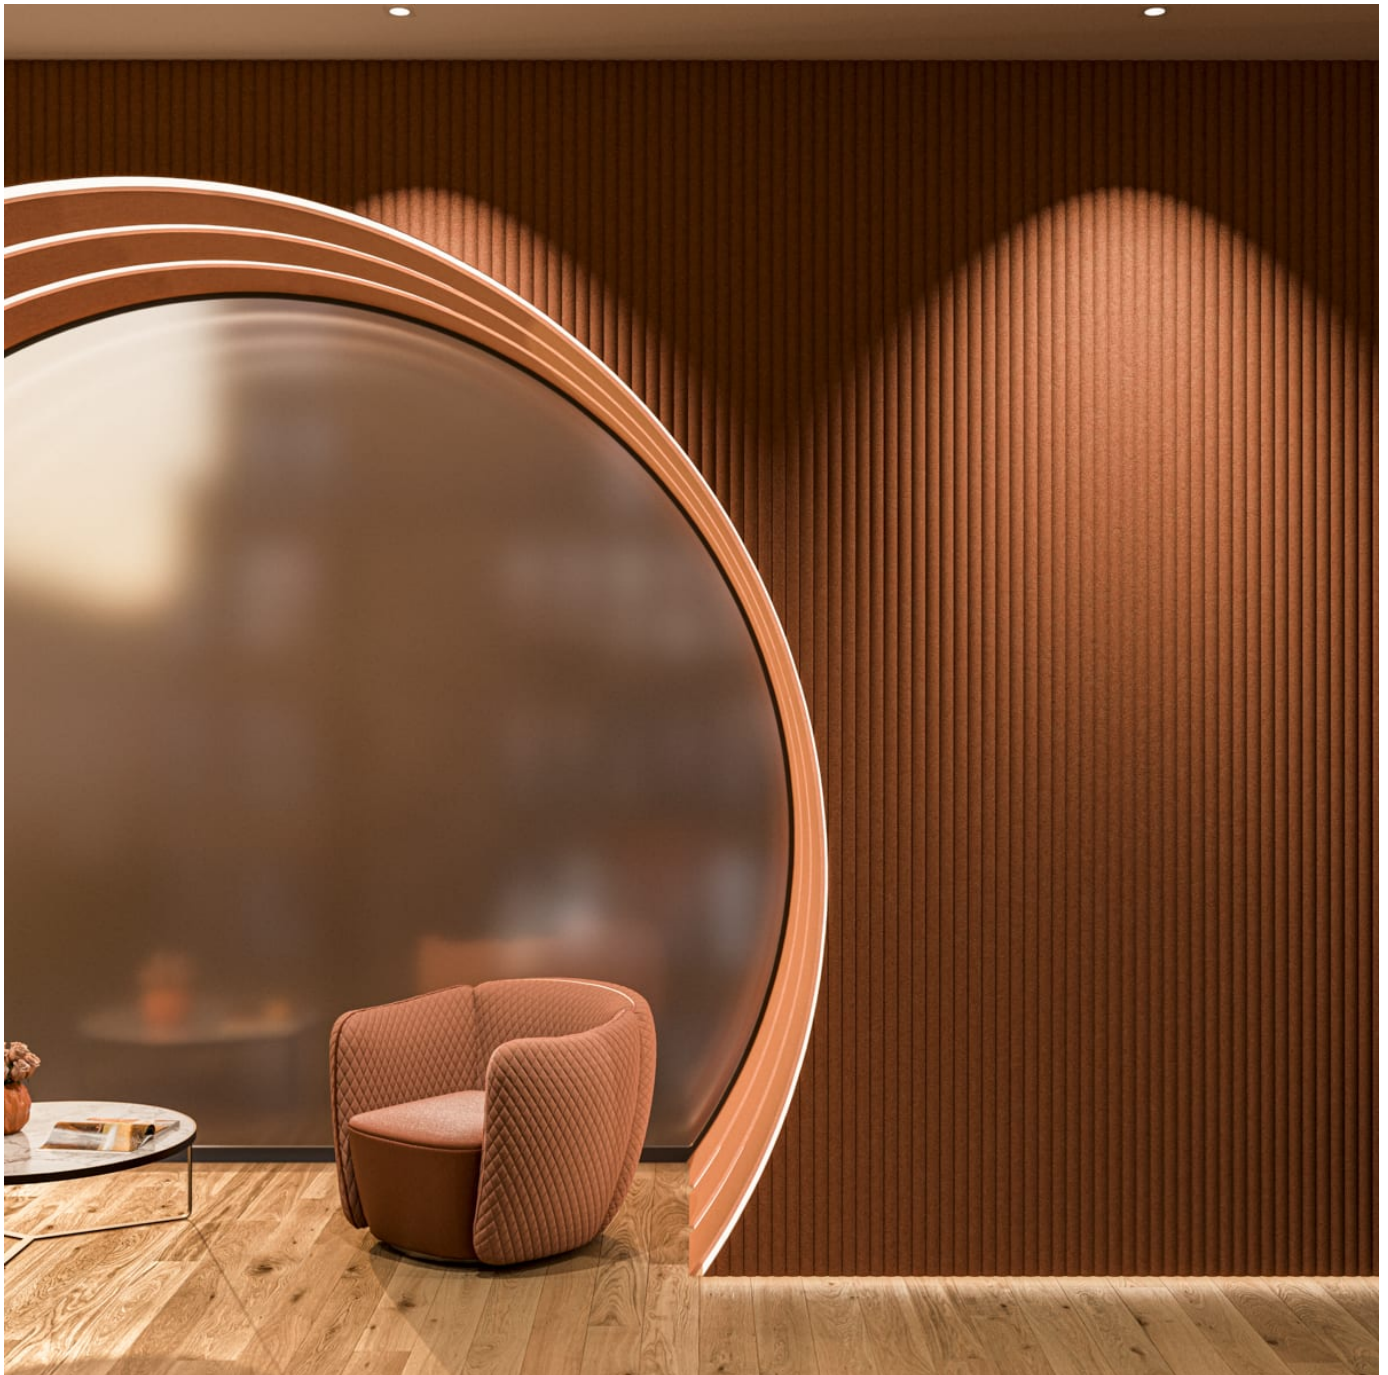

EMBOSS PANEL CORDUROY

Acoustic Panels

Brand: **Zintra**

Collection: **Emboss Panel**

+1 855 922 7377

hello@zintraacoustic.com

zintraacoustic.com

1 of 7

zintra®