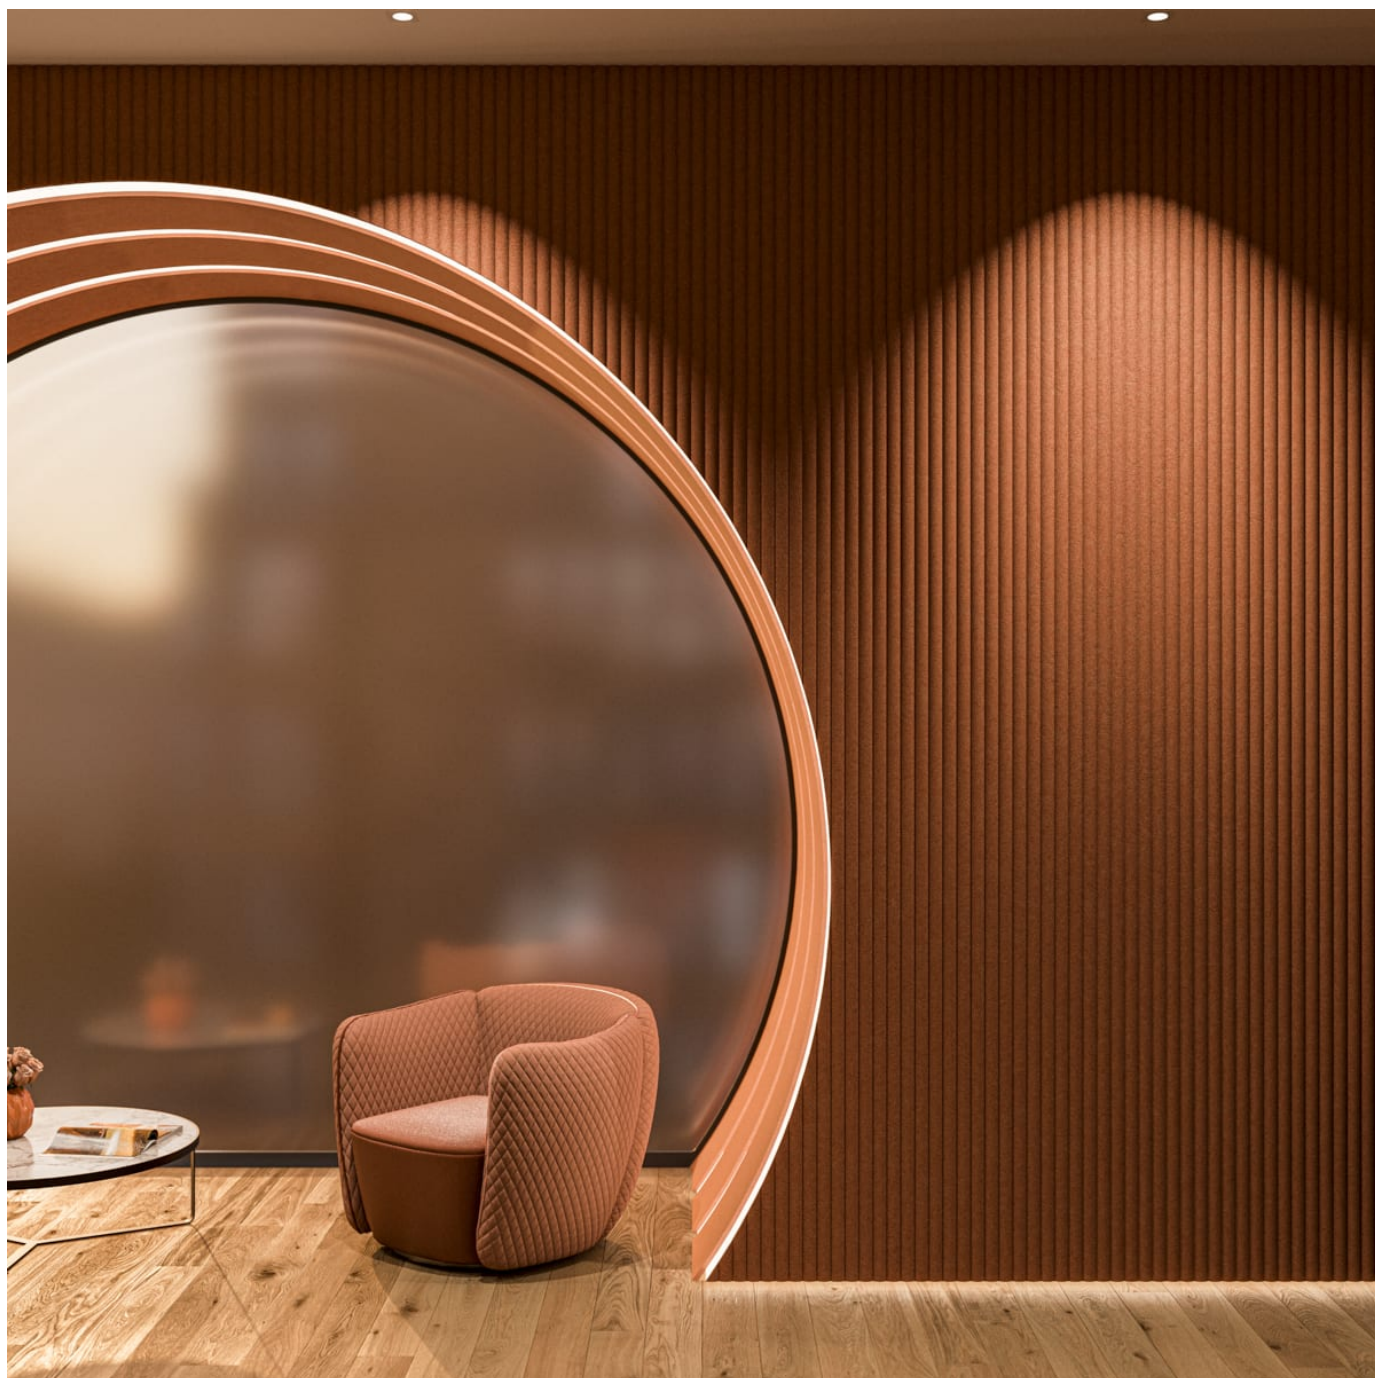

EMBOSS PANEL CORDUROY

Acoustic Panels

Brand: **Zintra**

Collection: **Emboss Panel**

+1 855 922 7377

hello@zintraacoustic.com

zintraacoustic.com

1 of 6

zintra®