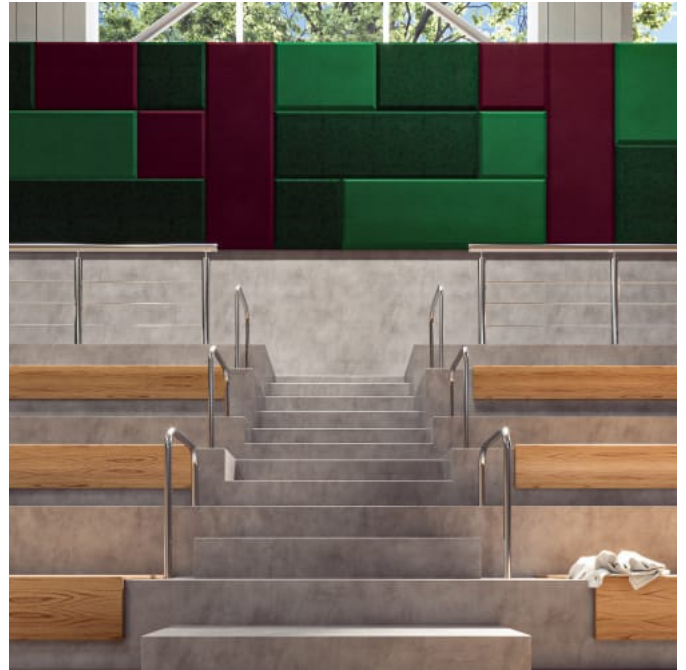

COLOUR

Print

Brand: **Zintra**

Applications: **Walls, Ceilings**

COLOUR

Print

Studio Pebble Creamsicle, Papaya, Red and Shell

Print Colour Spirit Green, Dark Green & Crimson On Emerald Box Tiles