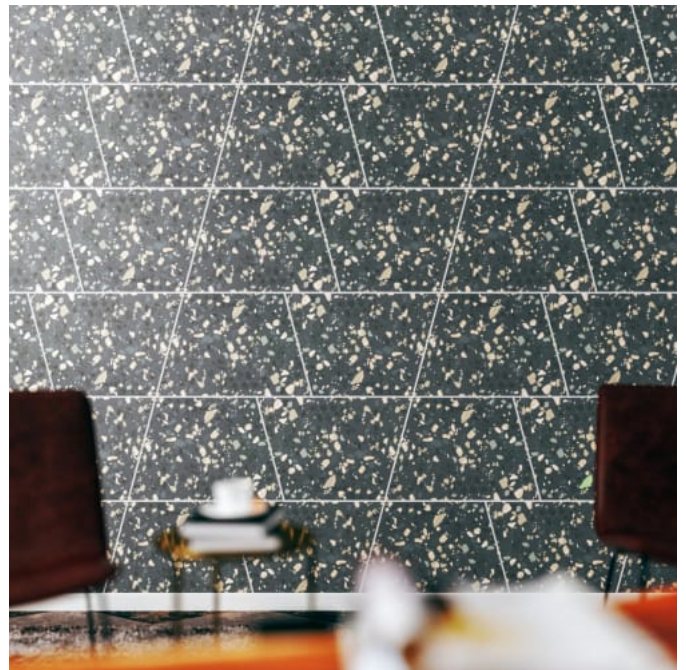

# ART

Print

Art Lines and Geometrics on Frost with French Linen in Duck Egg

Print Art Murals Into The Waves Day

Art Abstract Earthy Ways on Frost Education

Print Art Metals Gems Midnight on Trapezium Tiles