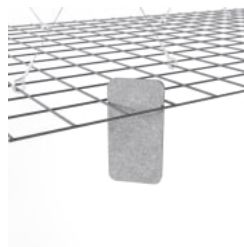

zintra[®]

MESH BAFFLES RANDOM

Acoustic Baffles

Mesh Baffles Random
Brick and Midnight

Mesh Baffle Random
Configuration

Mesh Mesh Baffle
Detail Quill

Mesh Baffle Detail Quill

Mesh Baffle Quill Insert

Mesh Baffles Detail
Install

Mesh Baffle Hanger

Mesh Baffle Y-Hanger

Mesh Baffle Ceiling
Anchor

Mesh Baffles Random
Perspective

MESH BAFFLES RANDOM

Acoustic Baffles

A perfect balance of acoustics and aesthetics. Zintra Mesh Baffle systems feature Zintra acoustic quills hung from a suspended powder coated mesh. Zintra Mesh Baffles Random features quills artfully arranged in an organic, spontaneous fashion.

Made from Zintra, the interchangeable, acoustically tuned 8" (209mm) quills hang from the mesh. Their lightweight materials, clever mounting system and simple mesh connectors make them easy to cut, effortless to hang and simple to configure. Wrap effortlessly around columns, with the ability to be customized on-site for hassle-free installation.

The Mesh Baffles hang from the ceiling using Y-Hook Cables, which efficiently distribute weight across the interconnected mesh, and minimise ceiling anchor points. These tactile marvels offer multi-directional coverage, enveloping sound from all angles and achieving an NRC values up to 1.0.