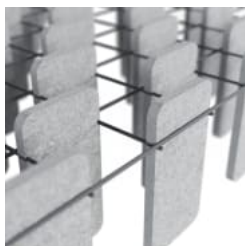

Mesh Baffles Detail
Install

Mesh Baffle Hanger

Mesh Baffle Y-Hanger

Mesh Baffle Ceiling
Anchor

Mesh Baffles Random
Perspective

MESH BAFFLES RANDOM

Acoustic Baffles

A perfect balance of acoustics and aesthetics. Zintra Mesh Baffle systems feature Zintra acoustic quills hung from a suspended powder coated mesh. Zintra Mesh Baffles Random features quills artfully arranged in an organic, spontaneous fashion.

Made from Zintra, the interchangeable, acoustically tuned 8" (209mm) quills hang from the mesh. Their lightweight materials, clever mounting system and simple mesh connectors make them easy to cut, effortless to hang and simple to configure. Wrap effortlessly around columns, with the ability to be customized on-site for hassle-free installation.

The Mesh Baffles hang from the ceiling using Y-Hook Cables, which efficiently distribute weight across the interconnected mesh, and minimise ceiling anchor points. These tactile marvels offer multi-directional coverage, enveloping sound from all angles and achieving an NRC values up to 1.0.