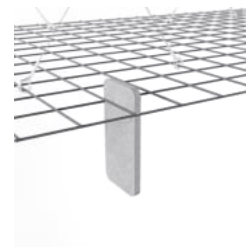

zintra[®]

MESH BAFFLES RANDOM

Acoustic Baffles

Mesh Baffles Random
Brick and Midnight

Mesh Baffle Random
Configuration

Mesh Mesh Baffle
Detail Quill

Mesh Baffle Detail Quill

Mesh Baffle Quill Insert

Mesh Baffles Detail
Install

Mesh Baffle Hanger

Mesh Baffle Y-Hanger

Mesh Baffle Ceiling
Anchor

Mesh Baffles Random
Perspective

MESH BAFFLES RANDOM

Acoustic Baffles

A perfect balance of acoustics and aesthetics. Zintra Mesh Baffle systems feature Zintra acoustic quills hung from a suspended powder coated mesh. Zintra Mesh Baffles Random features quills artfully arranged in an organic, spontaneous fashion.

Made from Zintra, the interchangeable, acoustically tuned 8" (209mm) quills hang from the mesh. Their lightweight materials, clever mounting system and simple mesh connectors make them easy to cut, effortless to hang and simple to configure. Wrap effortlessly around columns, with the ability to be customized on-site for hassle-free installation.

The Mesh Baffles hang from the ceiling using Y-Hook Cables, which efficiently distribute weight across the interconnected mesh, and minimise ceiling anchor points. These tactile marvels offer multi-directional coverage, enveloping sound from all angles and achieving an NRC values up to 1.0.