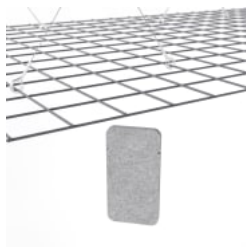

zintra[®]

MESH BAFFLES RANDOM

Acoustic Baffles

Mesh Baffles Random
Brick and Midnight

Mesh Baffle Random
Configuration

Mesh Mesh Baffle
Detail Quill

Mesh Baffle Detail Quill

Mesh Baffle Quill Insert

Mesh Baffles Detail
Install

Mesh Baffle Hanger

Mesh Baffle Y-Hanger

Mesh Baffle Ceiling
Anchor

Mesh Baffles Random
Perspective

MESH BAFFLES RANDOM

Acoustic Baffles

A perfect balance of acoustics and aesthetics. Zintra Mesh Baffle systems feature Zintra acoustic quills hung from a suspended powder coated mesh. Zintra Mesh Baffles Random features quills artfully arranged in an organic, spontaneous fashion.

Made from Zintra, the interchangeable, acoustically tuned 8" (209mm) quills hang from the mesh. Their lightweight materials, clever mounting system and simple mesh connectors make them easy to cut, effortless to hang and simple to configure. Wrap effortlessly around columns, with the ability to be customized on-site for hassle-free installation.

The Mesh Baffles hang from the ceiling using Y-Hook Cables, which efficiently distribute weight across the interconnected mesh, and minimise ceiling anchor points. These tactile marvels offer multi-directional coverage, enveloping sound from all angles and achieving an NRC values up to 1.0.