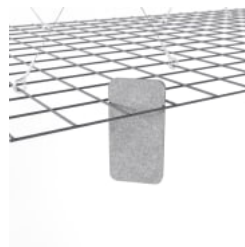

zintra[®]

MESH BAFFLES RANDOM

Acoustic Baffles

Mesh Baffles Random
Brick and Midnight

Mesh Baffle Random
Configuration

Mesh Mesh Baffle
Detail Quill

Mesh Baffle Detail Quill

Mesh Baffle Quill Insert

Mesh Baffles Detail
Install

Mesh Baffle Hanger

Mesh Baffle Y-Hanger

Mesh Baffle Ceiling
Anchor

Mesh Baffles Random
Perspective

MESH BAFFLES RANDOM

Acoustic Baffles

A perfect balance of acoustics and aesthetics. Zintra Mesh Baffle systems feature Zintra acoustic quills hung from a suspended powder coated mesh. Zintra Mesh Baffles Random features quills artfully arranged in an organic, spontaneous fashion.

Made from Zintra, the interchangeable, acoustically tuned 8" (209mm) quills hang from the mesh. Their lightweight materials, clever mounting system and simple mesh connectors make them easy to cut, effortless to hang and simple to configure. Wrap effortlessly around columns, with the ability to be customized on-site for hassle-free installation.

The Mesh Baffles hang from the ceiling using Y-Hook Cables, which efficiently distribute weight across the interconnected mesh, and minimise ceiling anchor points. These tactile marvels offer multi-directional coverage, enveloping sound from all angles and achieving an NRC values up to 1.0.