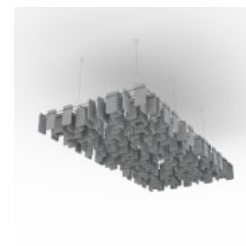

Mesh Baffles Detail
Install

Mesh Baffle Hanger

Mesh Baffle Y-Hanger

Mesh Baffle Ceiling
Anchor

Mesh Baffles Random
Perspective

MESH BAFFLES RANDOM

Acoustic Baffles

A perfect balance of acoustics and aesthetics. Zintra Mesh Baffle systems feature Zintra acoustic quills hung from a suspended powder coated mesh. Zintra Mesh Baffles Random features quills artfully arranged in an organic, spontaneous fashion.

✓ **Acoustic**

✓ **Bleach Cleanable**

✓ **Easy Clean**

✓ **Easy Install**

Description

Mesh Baffles - Random - 219 Quills

Using a unique interconnecting system Zintra Mesh Baffles seamlessly combine style and functionality, providing scalability and cost-effectiveness for wall-to-wall solutions or dynamic focal points.

Made from Zintra, the interchangeable, acoustically tuned 8" (209mm) quills hang from the mesh. Their lightweight materials, clever mounting system and simple mesh connectors make them easy to cut, effortless to hang and simple to configure. Wrap effortlessly around columns, with the ability to be customized on-site for hassle-free installation.

The Mesh Baffles hang from the ceiling using Y-Hook Cables, which efficiently distribute weight across the interconnected mesh, and minimise ceiling anchor points. These tactile marvels offer multi-directional coverage, enveloping sound from all angles and achieving an NRC values up to 1.0.