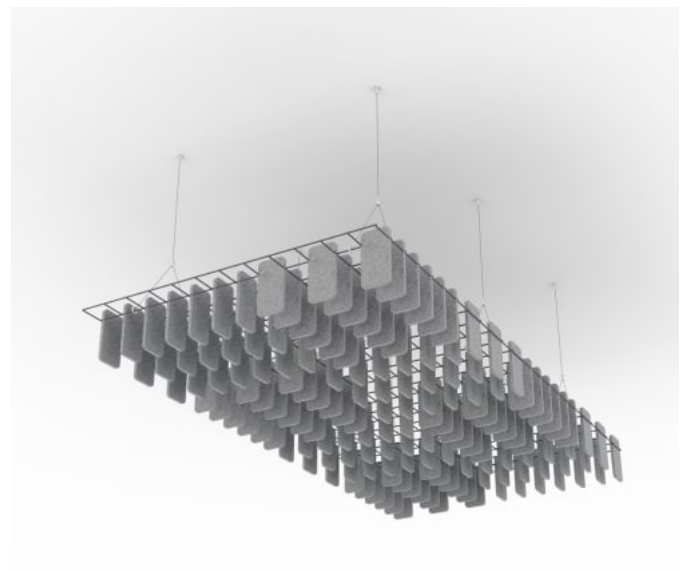

MESH BAFFLES CHECKERED

Acoustic Baffles

Mesh Baffle Detail

Mesh Baffle Detail Quill

Mesh Baffle Detail Quill Insert

Mesh Baffles Detail Install

MESH BAFFLES CHECKERED

Acoustic Baffles

Mesh Baffles Hanger

Mesh Baffle Y-Hanger

Mesh Baffle Ceiling Anchor

Mesh Baffles Checkered Perspective

MESH BAFFLES CHECKERED

Acoustic Baffles

A perfect balance of acoustics and aesthetics. Zintra Mesh Baffle systems feature Zintra acoustic quills hung from a suspended powder coated mesh. Zintra Mesh Baffles Checkered features quills creatively arranged in a captivating checkerboard design.

✓ **Acoustic**

✓ **Bleach Cleanable**

✓ **Easy Clean**

✓ **Easy Install**

Description

Made from Zintra, the interchangeable, acoustically tuned 8" (209mm) quills hang from the mesh. Their lightweight materials, clever mounting system and simple mesh connectors make them easy to cut, effortless to hang and simple to configure. Wrap effortlessly around columns, with the ability to be customized on-site for hassle-free installation.

The Mesh Baffles hang from the ceiling using Y-Hook Cables, which efficiently distribute weight across the interconnected mesh, and minimise ceiling anchor points. These tactile marvels offer multi-directional coverage, enveloping sound from all angles and achieving an NRC values up to 1.0.