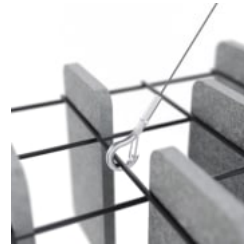

Mesh Baffle Detail Quill

Mesh Baffle Detail Quill
Insert

Mesh Baffles Detail
Install

Mesh Baffles Hanger

Mesh Baffle Y-Hanger

Mesh Baffle Ceiling
Anchor

Mesh Baffles
Checked Perspective

MESH BAFFLES CHECKERED

✓ **Acoustic**

✓ **Bleach Cleanable**

✓ **Easy Clean**

✓ **Easy Install**

Description

Made from Zintra, the interchangeable, acoustically tuned 8" (209mm) quills hang from the mesh. Their lightweight materials, clever mounting system and simple mesh connectors make them easy to cut, effortless to hang and simple to configure. Wrap effortlessly around columns, with the ability to be customized on-site for hassle-free installation.

The Mesh Baffles hang from the ceiling using Y-Hook Cables, which efficiently distribute weight across the interconnected mesh, and minimise ceiling anchor points. These tactile marvels offer multi-directional coverage, enveloping sound from all angles and achieving an NRC values up to 1.0.