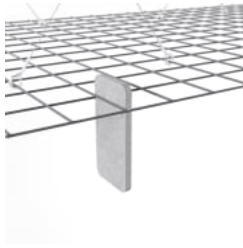

Mesh Baffle Detail Quill

Mesh Baffle Detail Quill
Insert

Mesh Baffles Detail
Install

Mesh Baffles Hanger

Mesh Baffle Y-Hanger

Mesh Baffle Ceiling
Anchor

Mesh Baffles
Checked Perspective

MESH BAFFLES CHECKERED

Acoustic Baffles

A perfect balance of acoustics and aesthetics. Zintra Mesh Baffle systems feature Zintra acoustic quills hung from a suspended powder coated mesh. Zintra Mesh Baffles Checkered features quills creatively arranged in a captivating checkerboard design.

✓ **Acoustic**

✓ **Bleach Cleanable**

✓ **Easy Clean**

✓ **Easy Install**

Description

Made from Zintra, the interchangeable, acoustically tuned 8" (209mm) quills hang from the mesh. Their lightweight materials, clever mounting system and simple mesh connectors make them easy to cut, effortless to hang and simple to configure. Wrap effortlessly around columns, with the ability to be customized on-site for hassle-free installation.

The Mesh Baffles hang from the ceiling using Y-Hook Cables, which efficiently distribute weight across the interconnected mesh, and minimise ceiling anchor points. These tactile marvels offer multi-directional coverage, enveloping sound from all angles and achieving an NRC values up to 1.0.