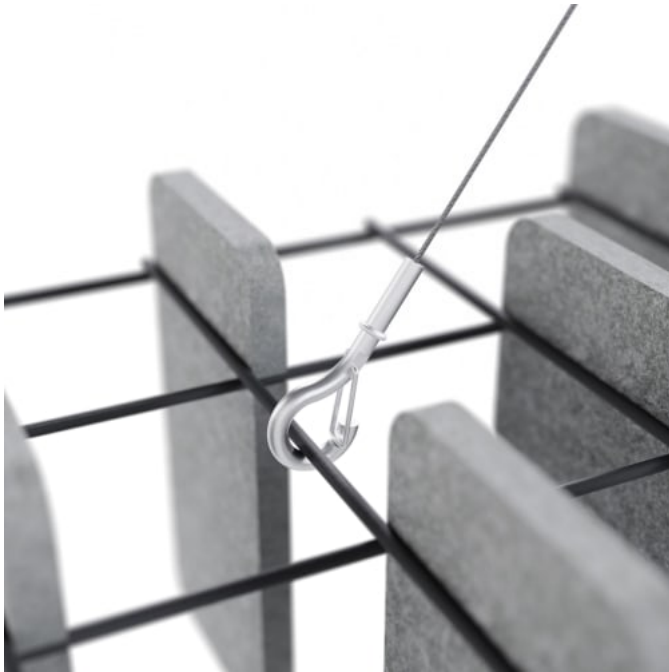

Mesh Baffles Hanger

Mesh Baffle Y-Hanger

Mesh Baffle Ceiling Anchor

Mesh Baffles Checkered Perspective

MESH BAFFLES CHECKERED

Acoustic Baffles

A perfect balance of acoustics and aesthetics. Zintra Mesh Baffle systems feature Zintra acoustic quills hung from a suspended powder coated mesh. Zintra Mesh Baffles Checkered features quills creatively arranged in a captivating checkerboard design.

✓ **Acoustic**

✓ **Bleach Cleanable**

✓ **Easy Clean**

✓ **Easy Install**

Description

Made from Zintra, the interchangeable, acoustically tuned 8" (209mm) quills hang from the mesh. Their lightweight materials, clever mounting system and simple mesh connectors make them easy to cut, effortless to hang and simple to configure. Wrap effortlessly around columns, with the ability to be customized on-site for hassle-free installation.

The Mesh Baffles hang from the ceiling using Y-Hook Cables, which efficiently distribute weight across the interconnected mesh, and minimise ceiling anchor points. These tactile marvels offer multi-directional coverage, enveloping sound from all angles and achieving an NRC values up to 1.0.