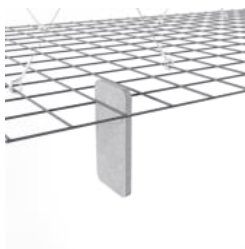

Mesh Baffle Detail Quill

Mesh Baffle Detail Quill
Insert

Mesh Baffles Detail
Install

Mesh Baffles Hanger

Mesh Baffle Y-Hanger

Mesh Baffle Ceiling
Anchor

Mesh Baffles
Checked Perspective

MESH BAFFLES CHECKERED

✓ **Acoustic**

✓ **Bleach Cleanable**

✓ **Easy Clean**

✓ **Easy Install**

Description

Made from Zintra, the interchangeable, acoustically tuned 8" (209mm) quills hang from the mesh. Their lightweight materials, clever mounting system and simple mesh connectors make them easy to cut, effortless to hang and simple to configure. Wrap effortlessly around columns, with the ability to be customized on-site for hassle-free installation.

The Mesh Baffles hang from the ceiling using Y-Hook Cables, which efficiently distribute weight across the interconnected mesh, and minimise ceiling anchor points. These tactile marvels offer multi-directional coverage, enveloping sound from all angles and achieving an NRC values up to 1.0.