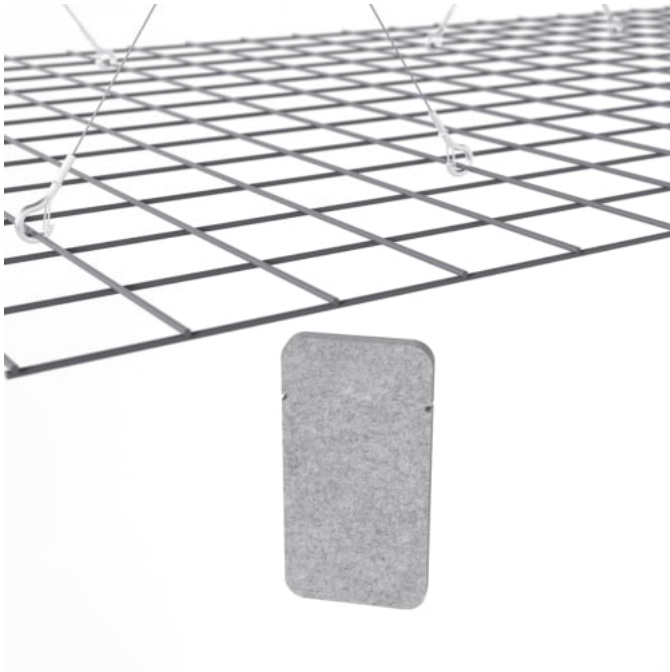

MESH BAFFLES CHECKERED

Acoustic Baffles

Mesh Baffle Detail