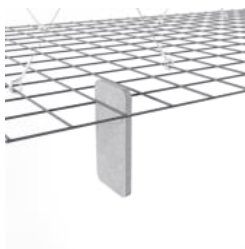

Mesh Baffle Detail Quill
Insert