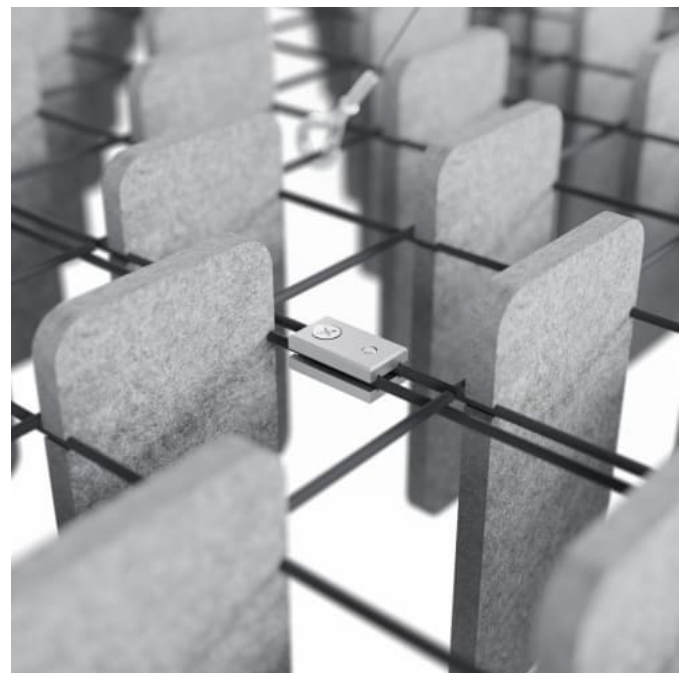

MESH BAFFLES CHECKERED

Acoustic Baffles

Mesh Baffle Detail

Mesh Baffle Detail Quill

Mesh Baffle Detail Quill Insert

Mesh Baffles Detail Install

MESH BAFFLES CHECKERED

Acoustic Baffles

Mesh Baffles Hanger

Mesh Baffle Y-Hanger

Mesh Baffle Ceiling Anchor

Mesh Baffles Checkered Perspective

MESH BAFFLES CHECKERED

Acoustic Baffles

A perfect balance of acoustics and aesthetics. Zintra Mesh Baffle systems feature Zintra acoustic quills hung from a suspended powder coated mesh. Zintra Mesh Baffles Checkered features quills creatively arranged in a captivating checkerboard design.

✓ **Acoustic**

✓ **Bleach Cleanable**

✓ **Easy Clean**

✓ **Easy Install**

Description

Made from Zintra, the interchangeable, acoustically tuned 8" (209mm) quills hang from the mesh. Their lightweight materials, clever mounting system and simple mesh connectors make them easy to cut, effortless to hang and simple to configure. Wrap effortlessly around columns, with the ability to be customized on-site for hassle-free installation.

The Mesh Baffles hang from the ceiling using Y-Hook Cables, which efficiently distribute weight across the interconnected mesh, and minimise ceiling anchor points. These tactile marvels offer multi-directional coverage, enveloping sound from all angles and achieving an NRC values up to 1.0.