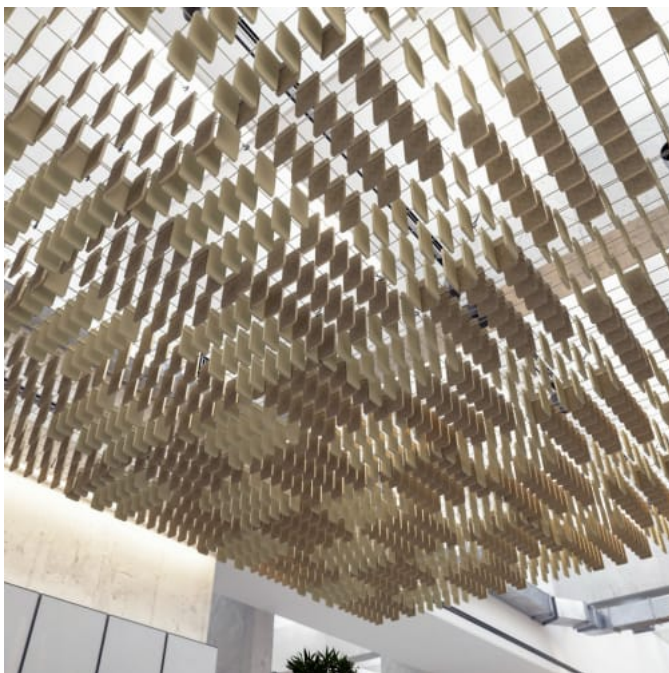

Mesh Baffles Checkered Ivory Greige 3