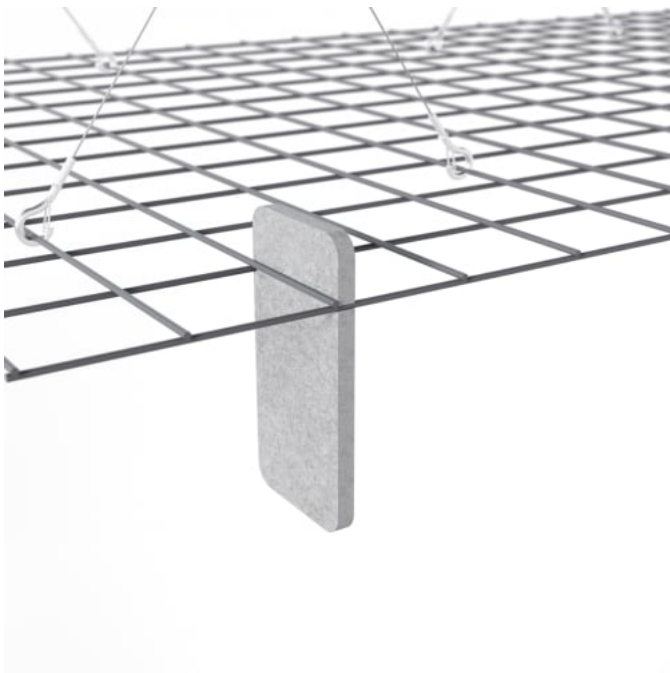

MESH BAFFLES CHECKERED

Acoustic Baffles

Mesh Baffle Detail

Mesh Baffle Detail Quill

Mesh Baffle Detail Quill Insert

Mesh Baffles Detail Install

MESH BAFFLES CHECKERED

Acoustic Baffles

Mesh Baffles Hanger

Mesh Baffle Y-Hanger

Mesh Baffle Ceiling Anchor

Mesh Baffles Checkered Perspective

MESH BAFFLES CHECKERED

Acoustic Baffles

A perfect balance of acoustics and aesthetics. Zintra Mesh Baffle systems feature Zintra acoustic quills hung from a suspended powder coated mesh. Zintra Mesh Baffles Checkered features quills creatively arranged in a captivating checkerboard design.

✓ **Acoustic**

✓ **Bleach Cleanable**

✓ **Easy Clean**

✓ **Easy Install**

Description

Made from Zintra, the interchangeable, acoustically tuned 8" (209mm) quills hang from the mesh. Their lightweight materials, clever mounting system and simple mesh connectors make them easy to cut, effortless to hang and simple to configure. Wrap effortlessly around columns, with the ability to be customized on-site for hassle-free installation.

The Mesh Baffles hang from the ceiling using Y-Hook Cables, which efficiently distribute weight across the interconnected mesh, and minimise ceiling anchor points. These tactile marvels offer multi-directional coverage, enveloping sound from all angles and achieving an NRC values up to 1.0.