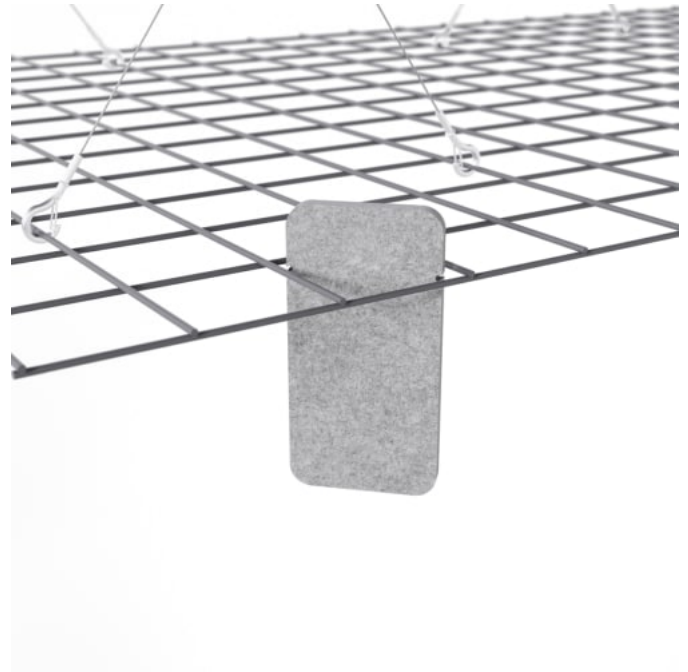

Mesh Baffles Checkered Configuration

Mesh Baffle Detail Quill