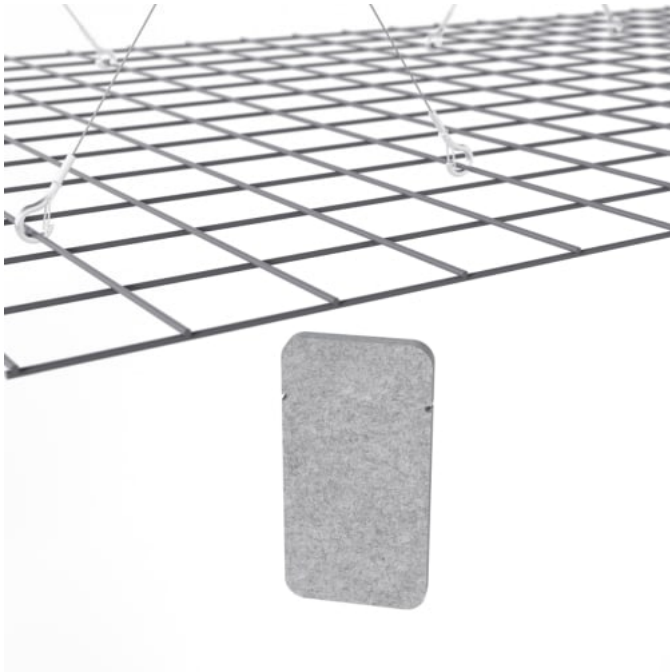

MESH BAFFLES HERRINGBONE

Acoustic Baffles

Mesh Baffle Detail