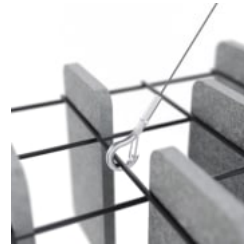

Mesh Baffle Detail Quill

Mesh Baffle Quill Insert

Mesh Baffles Detail
Install

Mesh Baffle Hanger

Mesh Baffle Y-Hanger

Mesh Baffle Ceiling
Anchor

Mesh Baffles
Herringbone
Perspective

MESH BAFFLES HERRINGBONE

Using a unique interconnecting system Zintra Mesh Baffles seamlessly combine style and functionality, providing scalability and cost-effectiveness for wall-to-wall solutions or dynamic focal points.

Made from Zintra, the interchangeable, acoustically tuned 8" (209mm) quills hang from the mesh. Their lightweight materials, clever mounting system and simple mesh connectors make them easy to cut, effortless to hang and simple to configure. Wrap effortlessly around columns, with the ability to be customized on-site for hassle-free installation.

The Mesh Baffles hang from the ceiling using Y-Hook Cables, which efficiently distribute weight across the interconnected mesh, and minimise ceiling anchor points. These tactile marvels offer multi-directional coverage, enveloping sound from all angles and achieving an NRC values up to 1.0.