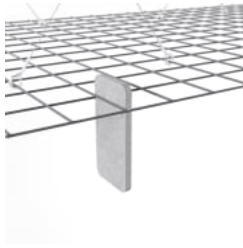

zintra[®]

MESH BAFFLES HERRINGBONE

Acoustic Baffles

Mesh Baffles
Herringbone
Hospitality

Mesh Baffles
Herringbone
Detail

Mesh Baffles
Herringbone
Bottom
View

Mesh Baffle
Herringbone
Configuration

Mesh Baffle Detail

Mesh Baffle Detail Quill

Mesh Baffle Quill Insert

Mesh Baffles Detail
Install

Mesh Baffle Hanger

Mesh Baffle Y-Hanger

Mesh Baffle Ceiling
Anchor

Mesh Baffles
Herringbone
Perspective

MESH BAFFLES HERRINGBONE

Using a unique interconnecting system Zintra Mesh Baffles seamlessly combine style and functionality, providing scalability and cost-effectiveness for wall-to-wall solutions or dynamic focal points.

Made from Zintra, the interchangeable, acoustically tuned 8" (209mm) quills hang from the mesh. Their lightweight materials, clever mounting system and simple mesh connectors make them easy to cut, effortless to hang and simple to configure. Wrap effortlessly around columns, with the ability to be customized on-site for hassle-free installation.

The Mesh Baffles hang from the ceiling using Y-Hook Cables, which efficiently distribute weight across the interconnected mesh, and minimise ceiling anchor points. These tactile marvels offer multi-directional coverage, enveloping sound from all angles and achieving an NRC values up to 1.0.