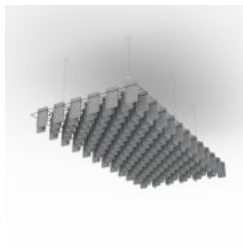

Mesh Baffle Detail Quill

Mesh Baffle Quill Insert

Mesh Baffles Detail
Install

Mesh Baffle Hanger

Mesh Baffle Y-Hanger

Mesh Baffle Ceiling
Anchor

Mesh Baffles
Herringbone
Perspective

MESH BAFFLES HERRINGBONE

Using a unique interconnecting system Zintra Mesh Baffles seamlessly combine style and functionality, providing scalability and cost-effectiveness for wall-to-wall solutions or dynamic focal points.

Made from Zintra, the interchangeable, acoustically tuned 8" (209mm) quills hang from the mesh. Their lightweight materials, clever mounting system and simple mesh connectors make them easy to cut, effortless to hang and simple to configure. Wrap effortlessly around columns, with the ability to be customized on-site for hassle-free installation.