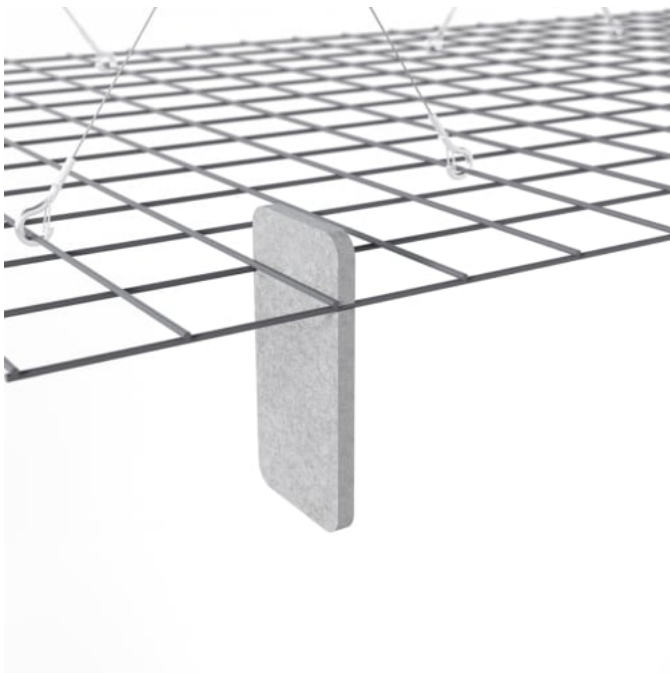

MESH BAFFLES HERRINGBONE

Acoustic Baffles

Mesh Baffle Detail

Mesh Baffle Detail Quill

Mesh Baffle Quill Insert

Mesh Baffles Detail Install

MESH BAFFLES HERRINGBONE

Acoustic Baffles

Mesh Baffle Hanger

Mesh Baffle Y-Hanger

Mesh Baffle Ceiling Anchor

Mesh Baffles Herringbone Perspective

MESH BAFFLES HERRINGBONE

Acoustic Baffles

A perfect balance of acoustics and aesthetics. Zintra Mesh Baffle systems feature Zintra acoustic quills hung from a suspended powder coated mesh. Zintra Mesh Baffles Herringbone is a nod to the timeless classic, the Herringbone motif.

Using a unique interconnecting system Zintra Mesh Baffles seamlessly combine style and functionality, providing scalability and cost-effectiveness for wall-to-wall solutions or dynamic focal points.

Made from Zintra, the interchangeable, acoustically tuned 8" (209mm) quills hang from the mesh. Their lightweight materials, clever mounting system and simple mesh connectors make them easy to cut, effortless to hang and simple to configure. Wrap effortlessly around columns, with the ability to be customized on-site for hassle-free installation.

The Mesh Baffles hang from the ceiling using Y-Hook Cables, which efficiently distribute weight across the interconnected mesh, and minimise ceiling anchor points. These tactile marvels offer multi-directional coverage, enveloping sound from all angles and achieving an NRC values up to 1.0.