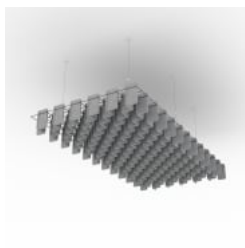

Mesh Baffle Detail Quill

Mesh Baffle Quill Insert

Mesh Baffles Detail
Install

Mesh Baffle Hanger

Mesh Baffle Y-Hanger

Mesh Baffle Ceiling
Anchor

Mesh Baffles
Herringbone
Perspective

MESH BAFFLES HERRINGBONE

Using a unique interconnecting system Zintra Mesh Baffles seamlessly combine style and functionality, providing scalability and cost-effectiveness for wall-to-wall solutions or dynamic focal points.

Made from Zintra, the interchangeable, acoustically tuned 8" (209mm) quills hang from the mesh. Their lightweight materials, clever mounting system and simple mesh connectors make them easy to cut, effortless to hang and simple to configure. Wrap effortlessly around columns, with the ability to be customized on-site for hassle-free installation.

The Mesh Baffles hang from the ceiling using Y-Hook Cables, which efficiently distribute weight across the interconnected mesh, and minimise ceiling anchor points. These tactile marvels offer multi-directional coverage, enveloping sound from all angles and achieving an NRC values up to 1.0.