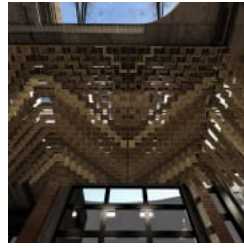

Mesh Baffles
Herringbone
Bottom
View