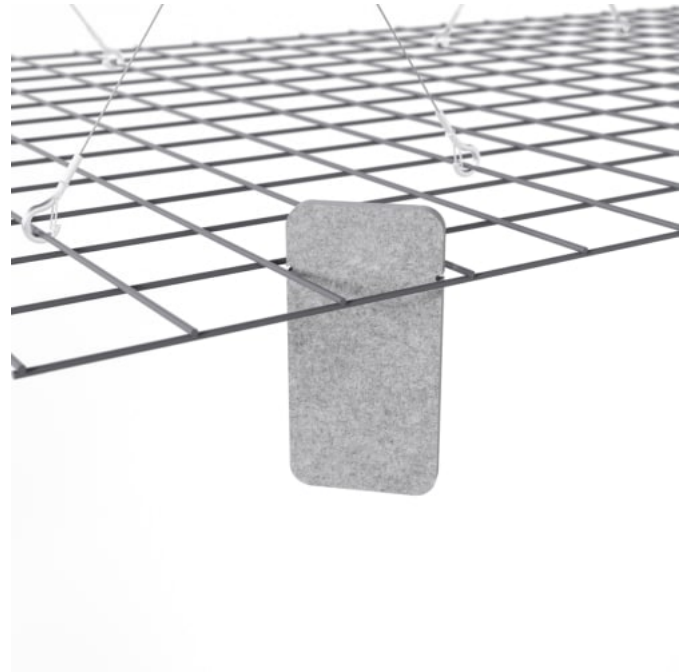

Mesh Baffle Herringbone Configuration

Mesh Baffle Detail Quill