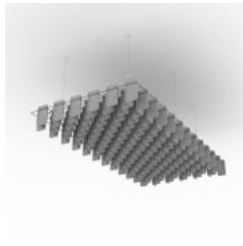

Mesh Baffle
Detail
Quill

Mesh Baffle
Quill
Insert

Mesh Baffles
Detail
Install

Mesh Baffle
Hanger

Mesh Baffle
Y-Hanger

Mesh Baffle
Ceiling
Anchor

Mesh Baffles
Herringbone
Perspective

MESH BAFFLES HERRINGBONE

Using a unique interconnecting system Zintra Mesh Baffles seamlessly combine style and functionality, providing scalability and cost-effectiveness for wall-to-wall solutions or dynamic focal points.

Made from Zintra, the interchangeable, acoustically tuned 8" (209mm) quills hang from the mesh. Their lightweight materials, clever mounting system and simple mesh connectors make them easy to cut, effortless to hang and simple to configure. Wrap effortlessly around columns, with the ability to be customized on-site for hassle-free installation.

The Mesh Baffles hang from the ceiling using Y-Hook Cables, which efficiently distribute weight across the interconnected mesh, and minimise ceiling anchor points. These tactile marvels offer multi-directional coverage, enveloping sound from all angles and achieving an NRC values up to 1.0.