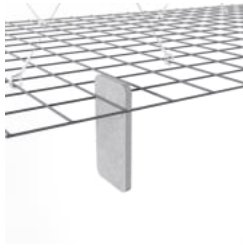

zintra[®]

MESH BAFFLES HERRINGBONE

Acoustic Baffles

Mesh Baffles
Herringbone
Hospitality

Mesh Baffles
Herringbone
Detail

Mesh Baffles
Herringbone
Bottom
View

Mesh Baffle
Herringbone
Configuration

Mesh Baffle
Detail

Mesh Baffle
Detail
Quill

Mesh Baffle
Quill
Insert

Mesh Baffles
Detail
Install

Mesh Baffle
Hanger

Mesh Baffle
Y-Hanger

Mesh Baffle
Ceiling
Anchor

Mesh Baffles
Herringbone
Perspective

MESH BAFFLES HERRINGBONE

Using a unique interconnecting system Zintra Mesh Baffles seamlessly combine style and functionality, providing scalability and cost-effectiveness for wall-to-wall solutions or dynamic focal points.

Made from Zintra, the interchangeable, acoustically tuned 8" (209mm) quills hang from the mesh. Their lightweight materials, clever mounting system and simple mesh connectors make them easy to cut, effortless to hang and simple to configure. Wrap effortlessly around columns, with the ability to be customized on-site for hassle-free installation.

The Mesh Baffles hang from the ceiling using Y-Hook Cables, which efficiently distribute weight across the interconnected mesh, and minimise ceiling anchor points. These tactile marvels offer multi-directional coverage, enveloping sound from all angles and achieving an NRC values up to 1.0.