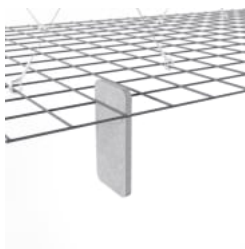

zintra[®]

MESH BAFFLES HERRINGBONE

Acoustic Baffles

Mesh Baffles
Herringbone
Hospitality

Mesh Baffles
Herringbone
Detail

Mesh Baffles
Herringbone
Bottom
View

Mesh Baffle
Herringbone
Configuration

Mesh Baffle Detail

Mesh Baffle Detail Quill

Mesh Baffle Quill Insert

Mesh Baffles Detail
Install

Mesh Baffle Hanger

Mesh Baffle Y-Hanger

Mesh Baffle Ceiling
Anchor

Mesh Baffles
Herringbone
Perspective

MESH BAFFLES HERRINGBONE

Using a unique interconnecting system Zintra Mesh Baffles seamlessly combine style and functionality, providing scalability and cost-effectiveness for wall-to-wall solutions or dynamic focal points.

Made from Zintra, the interchangeable, acoustically tuned 8" (209mm) quills hang from the mesh. Their lightweight materials, clever mounting system and simple mesh connectors make them easy to cut, effortless to hang and simple to configure. Wrap effortlessly around columns, with the ability to be customized on-site for hassle-free installation.

The Mesh Baffles hang from the ceiling using Y-Hook Cables, which efficiently distribute weight across the interconnected mesh, and minimise ceiling anchor points. These tactile marvels offer multi-directional coverage, enveloping sound from all angles and achieving an NRC values up to 1.0.