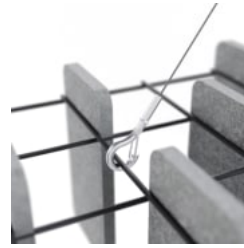

Mesh Baffle
Detail
Quill

Mesh Baffle
Quill
Insert

Mesh Baffles
Detail
Install

Mesh Baffle
Hanger

Mesh Baffle
Y-Hanger

Mesh Baffle
Ceiling
Anchor

Mesh Baffles
Herringbone
Perspective

MESH BAFFLES HERRINGBONE

Using a unique interconnecting system Zintra Mesh Baffles seamlessly combine style and functionality, providing scalability and cost-effectiveness for wall-to-wall solutions or dynamic focal points.

Made from Zintra, the interchangeable, acoustically tuned 8" (209mm) quills hang from the mesh. Their lightweight materials, clever mounting system and simple mesh connectors make them easy to cut, effortless to hang and simple to configure. Wrap effortlessly around columns, with the ability to be customized on-site for hassle-free installation.

The Mesh Baffles hang from the ceiling using Y-Hook Cables, which efficiently distribute weight across the interconnected mesh, and minimise ceiling anchor points. These tactile marvels offer multi-directional coverage, enveloping sound from all angles and achieving an NRC values up to 1.0.