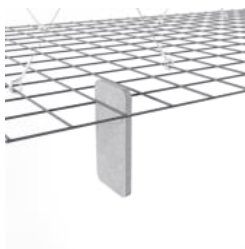

zintra[®]

MESH BAFFLES HERRINGBONE

Acoustic Baffles

Mesh Baffles
Herringbone
Hospitality

Mesh Baffles
Herringbone Detail

Mesh Baffles
Herringbone Bottom
View

Mesh Baffle
Herringbone
Configuration

Mesh Baffle Detail

Mesh Baffle Detail Quill

Mesh Baffle Quill Insert

Mesh Baffles Detail
Install

Mesh Baffle Hanger

Mesh Baffle Y-Hanger

Mesh Baffle Ceiling
Anchor

Mesh Baffles
Herringbone
Perspective

MESH BAFFLES HERRINGBONE

Using a unique interconnecting system Zintra Mesh Baffles seamlessly combine style and functionality, providing scalability and cost-effectiveness for wall-to-wall solutions or dynamic focal points.

Made from Zintra, the interchangeable, acoustically tuned 8" (209mm) quills hang from the mesh. Their lightweight materials, clever mounting system and simple mesh connectors make them easy to cut, effortless to hang and simple to configure. Wrap effortlessly around columns, with the ability to be customized on-site for hassle-free installation.

The Mesh Baffles hang from the ceiling using Y-Hook Cables, which efficiently distribute weight across the interconnected mesh, and minimise ceiling anchor points. These tactile marvels offer multi-directional coverage, enveloping sound from all angles and achieving an NRC values up to 1.0.