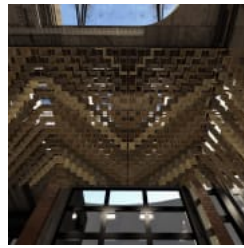

Mesh Baffles
Herringbone
Bottom
View