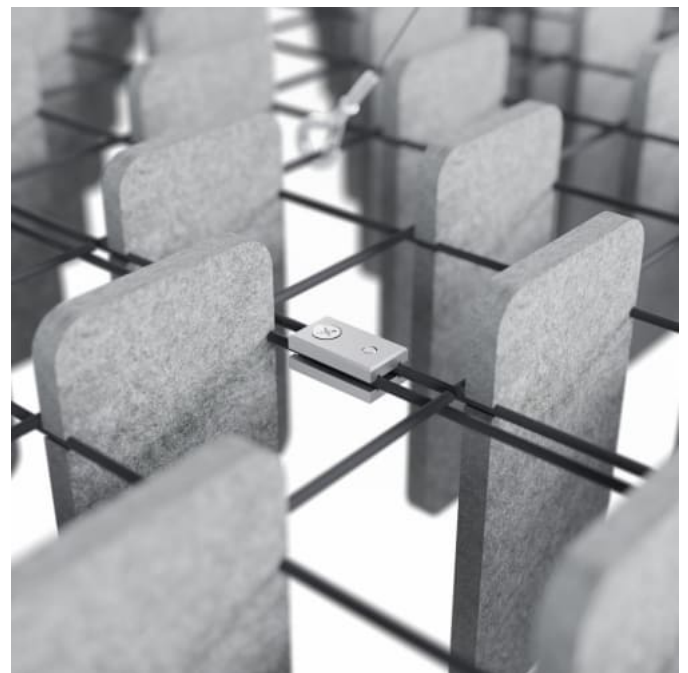

MESH BAFFLES HERRINGBONE

Acoustic Baffles

Mesh Baffle Detail

Mesh Baffle Detail Quill

Mesh Baffle Quill Insert

Mesh Baffles Detail Install

MESH BAFFLES HERRINGBONE

Acoustic Baffles

Mesh Baffle Hanger

Mesh Baffle Y-Hanger

Mesh Baffle Ceiling Anchor

Mesh Baffles Herringbone Perspective

MESH BAFFLES HERRINGBONE

Acoustic Baffles

A perfect balance of acoustics and aesthetics. Zintra Mesh Baffle systems feature Zintra acoustic quills hung from a suspended powder coated mesh. Zintra Mesh Baffles Herringbone is a nod to the timeless classic, the Herringbone motif.

Using a unique interconnecting system Zintra Mesh Baffles seamlessly combine style and functionality, providing scalability and cost-effectiveness for wall-to-wall solutions or dynamic focal points.

Made from Zintra, the interchangeable, acoustically tuned 8" (209mm) quills hang from the mesh. Their lightweight materials, clever mounting system and simple mesh connectors make them easy to cut, effortless to hang and simple to configure. Wrap effortlessly around columns, with the ability to be customized on-site for hassle-free installation.

The Mesh Baffles hang from the ceiling using Y-Hook Cables, which efficiently distribute weight across the interconnected mesh, and minimise ceiling anchor points. These tactile marvels offer multi-directional coverage, enveloping sound from all angles and achieving an NRC values up to 1.0.