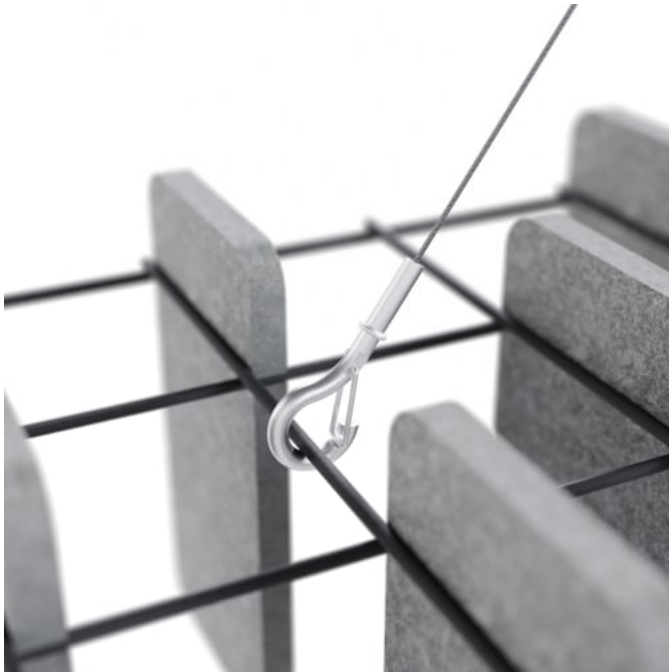

MESH BAFFLES HERRINGBONE

Acoustic Baffles

Mesh Baffle Detail

Mesh Baffle Detail Quill

Mesh Baffle Quill Insert

Mesh Baffles Detail Install

MESH BAFFLES HERRINGBONE

Acoustic Baffles

Mesh Baffle Hanger

Mesh Baffle Y-Hanger

Mesh Baffle Ceiling Anchor

Mesh Baffles Herringbone Perspective

MESH BAFFLES HERRINGBONE

Acoustic Baffles

A perfect balance of acoustics and aesthetics. Zintra Mesh Baffle systems feature Zintra acoustic quills hung from a suspended powder coated mesh. Zintra Mesh Baffles Herringbone is a nod to the timeless classic, the Herringbone motif.

Using a unique interconnecting system Zintra Mesh Baffles seamlessly combine style and functionality, providing scalability and cost-effectiveness for wall-to-wall solutions or dynamic focal points.

Made from Zintra, the interchangeable, acoustically tuned 8" (209mm) quills hang from the mesh. Their lightweight materials, clever mounting system and simple mesh connectors make them easy to cut, effortless to hang and simple to configure. Wrap effortlessly around columns, with the ability to be customized on-site for hassle-free installation.

The Mesh Baffles hang from the ceiling using Y-Hook Cables, which efficiently distribute weight across the interconnected mesh, and minimise ceiling anchor points. These tactile marvels offer multi-directional coverage, enveloping sound from all angles and achieving an NRC values up to 1.0.