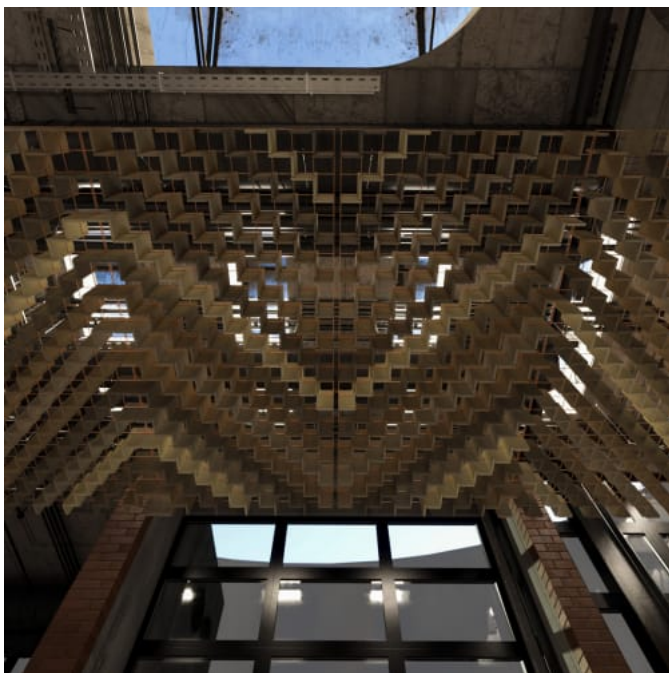

1 of 11

zintra[®]

MESH BAFFLES HERRINGBONE

Acoustic Baffles

Mesh Baffles Herringbone Hospitality

Mesh Baffles Herringbone Detail

Mesh Baffles Herringbone Bottom View

Mesh Baffle Herringbone Configuration

Using a unique interconnecting system Zintra Mesh Baffles seamlessly combine style and functionality, providing scalability and cost-effectiveness for wall-to-wall solutions or dynamic focal points.

Made from Zintra, the interchangeable, acoustically tuned 8" (209mm) quills hang from the mesh. Their lightweight materials, clever mounting system and simple mesh connectors make them easy to cut, effortless to hang and simple to configure. Wrap effortlessly around columns, with the ability to be customized on-site for hassle-free installation.