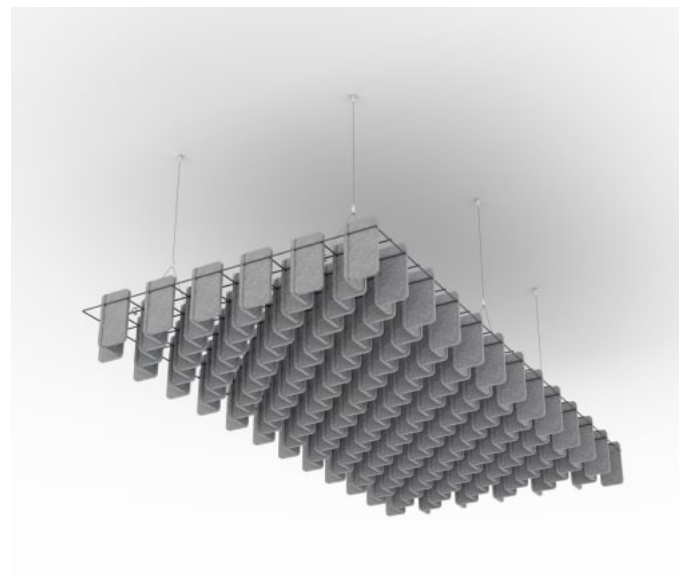

MESH BAFFLES HERRINGBONE

Acoustic Baffles

Mesh Baffle Detail

Mesh Baffle Detail Quill

Mesh Baffle Quill Insert

Mesh Baffles Detail Install

MESH BAFFLES HERRINGBONE

Acoustic Baffles

Mesh Baffle Hanger

Mesh Baffle Y-Hanger

Mesh Baffle Ceiling Anchor

Mesh Baffles Herringbone Perspective

MESH BAFFLES HERRINGBONE

Acoustic Baffles

A perfect balance of acoustics and aesthetics. Zintra Mesh Baffle systems feature Zintra acoustic quills hung from a suspended powder coated mesh. Zintra Mesh Baffles Herringbone is a nod to the timeless classic, the Herringbone motif.

Using a unique interconnecting system Zintra Mesh Baffles seamlessly combine style and functionality, providing scalability and cost-effectiveness for wall-to-wall solutions or dynamic focal points.

Made from Zintra, the interchangeable, acoustically tuned 8" (209mm) quills hang from the mesh. Their lightweight materials, clever mounting system and simple mesh connectors make them easy to cut, effortless to hang and simple to configure. Wrap effortlessly around columns, with the ability to be customized on-site for hassle-free installation.

The Mesh Baffles hang from the ceiling using Y-Hook Cables, which efficiently distribute weight across the interconnected mesh, and minimise ceiling anchor points. These tactile marvels offer multi-directional coverage, enveloping sound from all angles and achieving an NRC values up to 1.0.