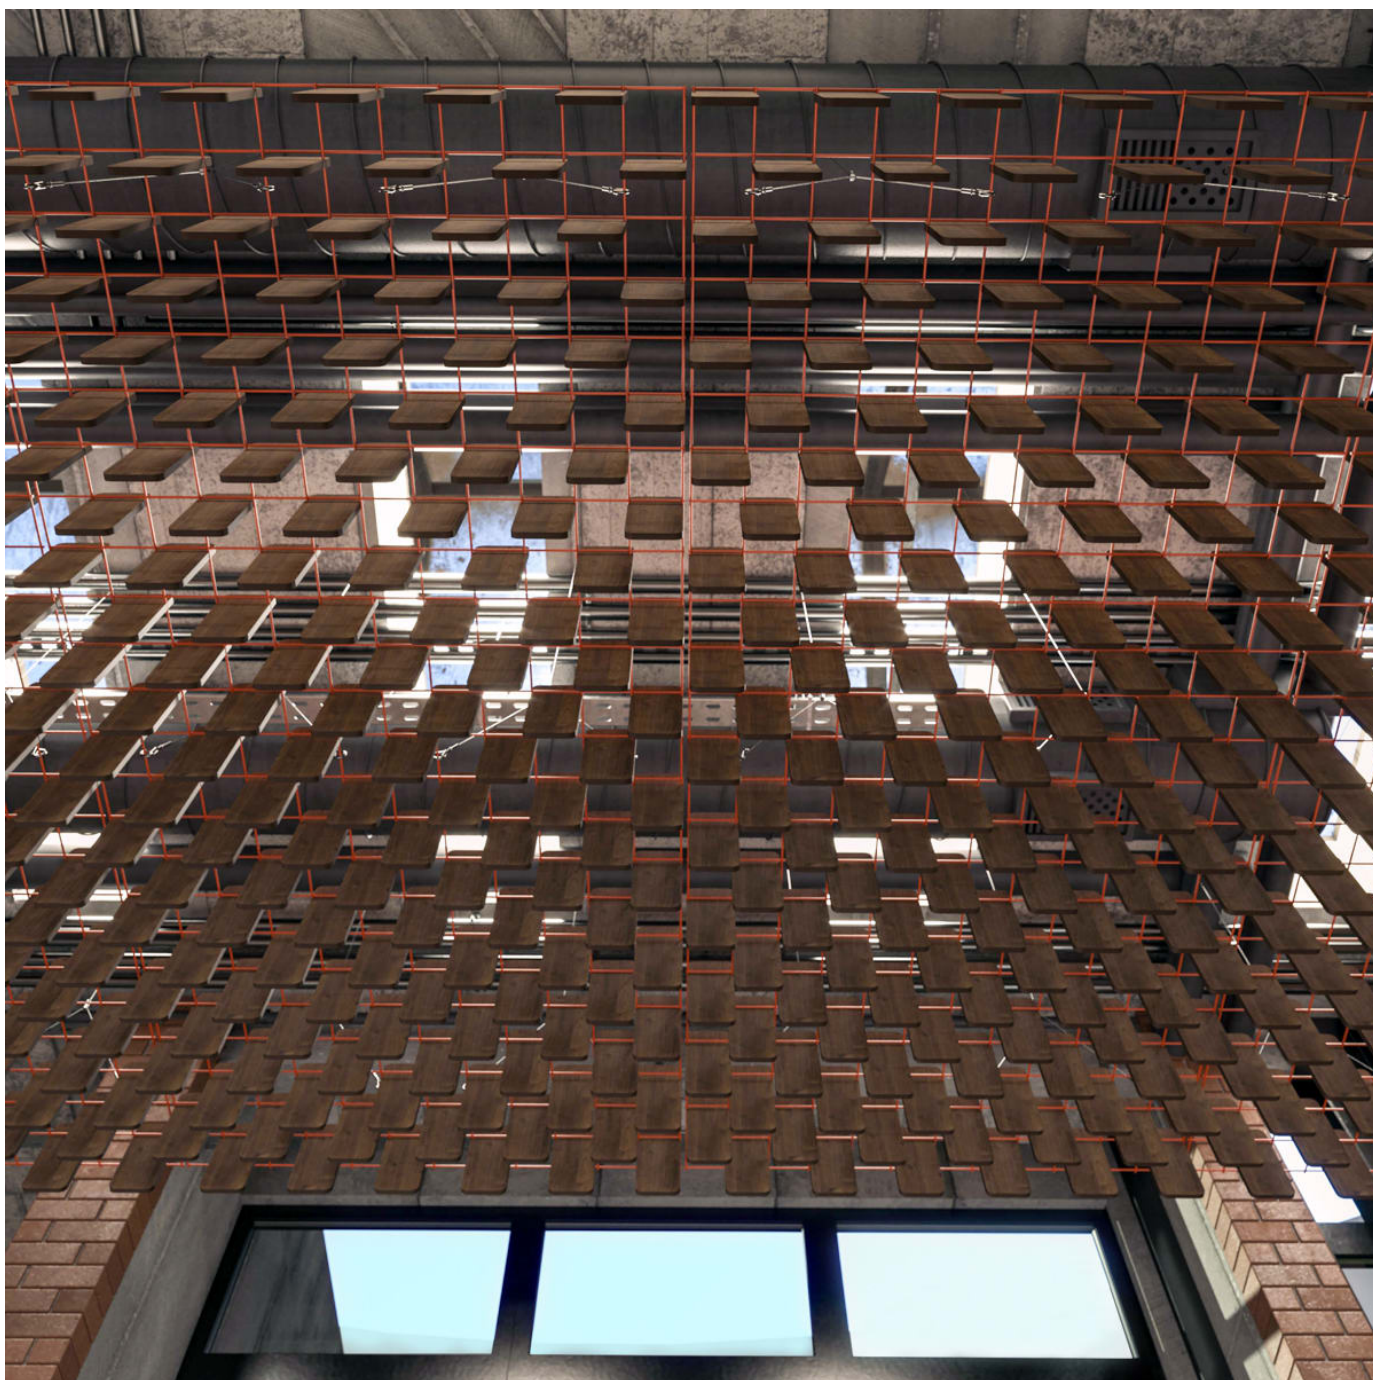

MESH BAFFLES LONG OFFSET

Acoustic Baffles

Brand: **Zintra**

Collection: **Mesh Baffles**

+1 855 922 7377

hello@zintraacoustic.com

zintraacoustic.com

1 of 10

zintra®