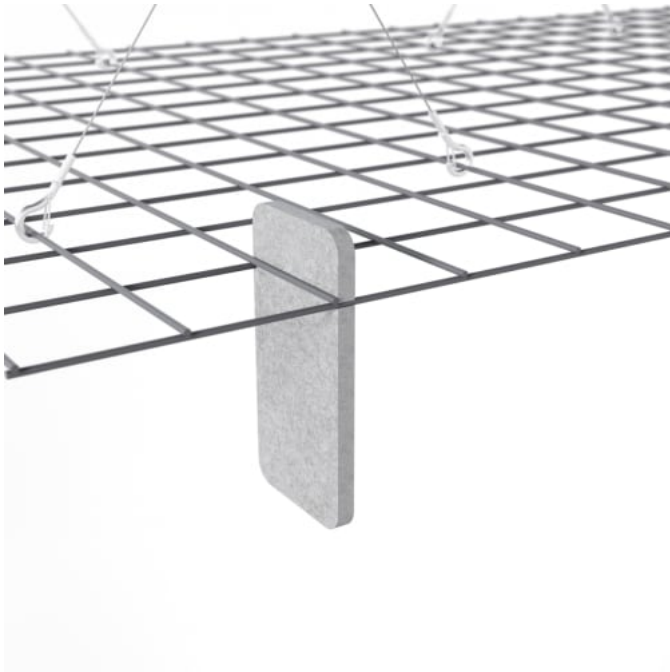

# MESH BAFFLES LONG OFFSET

Acoustic Baffles

Mesh Baffles Long Offset

Mesh Baffle Long Offset Configuration

Mesh Baffle Detail

Mesh Baffle Detail Quill

# MESH BAFFLES LONG OFFSET

Acoustic Baffles

Mesh Baffle Detail Quill Insert

Mesh Baffle Detail Insert

Mesh Baffle Hanger

Mesh Baffle Y-Hanger

# MESH BAFFLES LONG OFFSET

Acoustic Baffles

---

Mesh Baffle Ceiling Anchor

Mesh Baffle Long Offset Perspective

# MESH BAFFLES LONG OFFSET

Acoustic Baffles

A perfect balance of acoustics and aesthetics. Zintra Mesh Baffle systems feature Zintra acoustic quills hung from a suspended powder coated mesh. Zintra Mesh Baffles Long Offset showcases striking style and harmonized acoustics in perfect alignment.