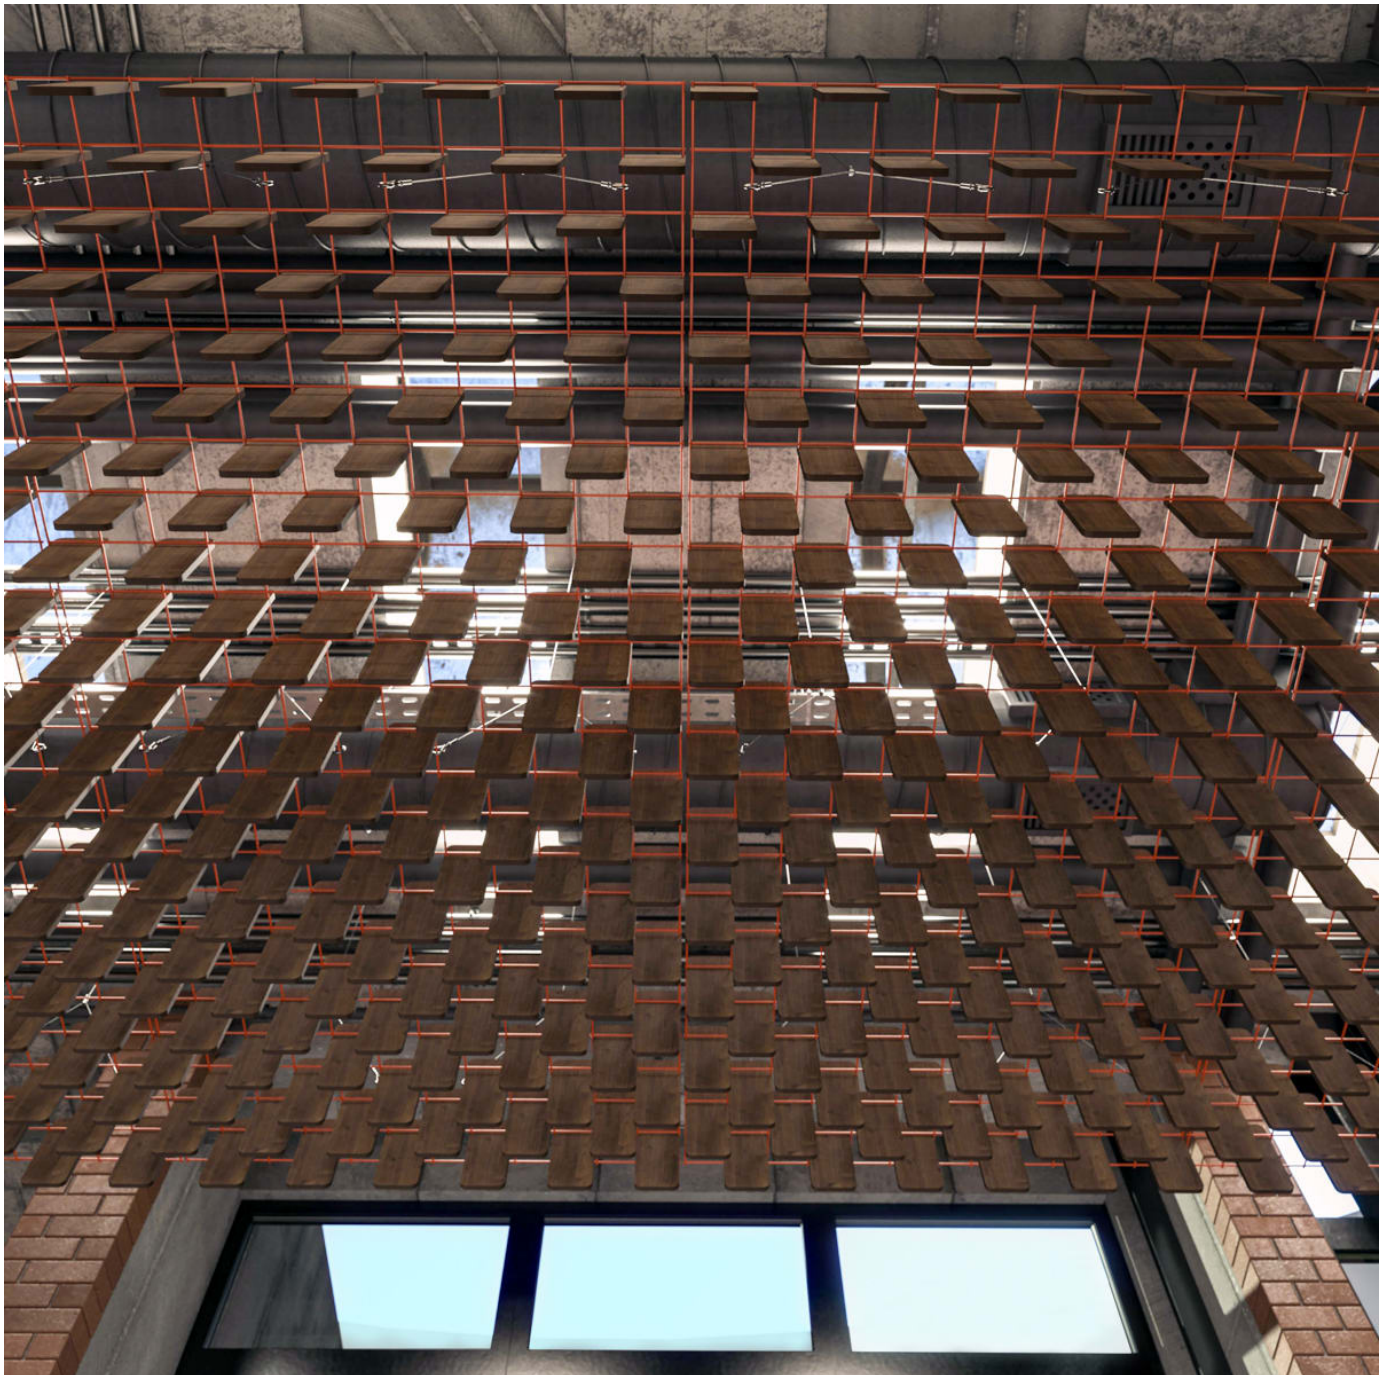

MESH BAFFLES LONG OFFSET

Acoustic Baffles

Brand: **Zintra**

Collection: **Mesh Baffles**

+1 855 922 7377

hello@zintraacoustic.com

zintraacoustic.com

1 of 10

zintra®