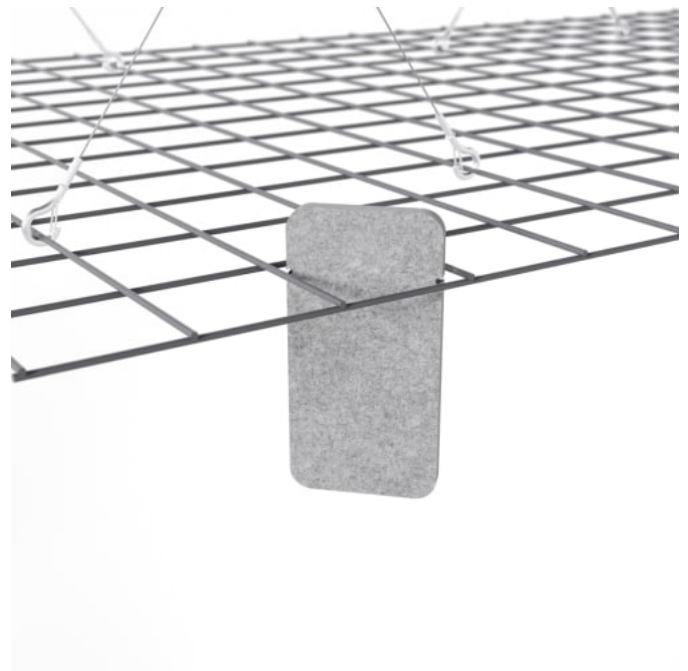

# MESH BAFFLES LONG OFFSET

Acoustic Baffles

Mesh Baffles Long Offset

Mesh Baffle Long Offset Configuration

Mesh Baffle Detail

Mesh Baffle Detail Quill

# MESH BAFFLES LONG OFFSET

Acoustic Baffles

---

Mesh Baffle Ceiling Anchor

Mesh Baffle Long Offset Perspective

# MESH BAFFLES LONG OFFSET

Acoustic Baffles

A perfect balance of acoustics and aesthetics. Zintra Mesh Baffle systems feature Zintra acoustic quills hung from a suspended powder coated mesh. Zintra Mesh Baffles Long Offset showcases striking style and harmonized acoustics in perfect alignment.

Made from Zintra, the interchangeable, acoustically tuned 8" (209mm) quills hang from the mesh. Their lightweight materials, clever mounting system and simple mesh connectors make them easy to cut, effortless to hang and simple to configure. Wrap effortlessly around columns, with the ability to be customized on-site for hassle-free installation.