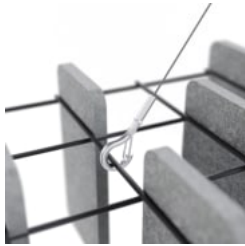

Mesh Baffle Detail Insert

Mesh Baffle Hanger

Mesh Baffle Y-Hanger

Mesh Baffle Ceiling Anchor

Mesh Baffle Long Offset Perspective

MESH BAFFLES LONG OFFSET

Acoustic Baffles

A perfect balance of acoustics and aesthetics. Zintra Mesh Baffle systems feature Zintra acoustic quills hung from a suspended powder coated mesh. Zintra Mesh Baffles Long Offset showcases striking style and harmonized acoustics in perfect alignment.

Made from Zintra, the interchangeable, acoustically tuned 8" (209mm) quills hang from the mesh. Their lightweight materials, clever mounting system and simple mesh connectors make them easy to cut, effortless to hang and simple to configure. Wrap effortlessly around columns, with the ability to be customized on-site for hassle-free installation.

The Mesh Baffles hang from the ceiling using Y-Hook Cables, which efficiently distribute weight across the interconnected mesh, and minimise ceiling anchor points. These tactile marvels offer multi-directional coverage, enveloping sound from all angles and achieving an NRC values up to 1.0.