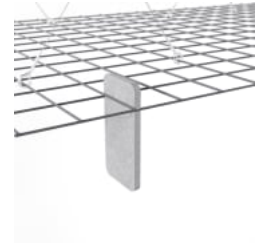

zintra[®]

MESH BAFFLES LONG OFFSET

Acoustic Baffles

Mesh Baffles Long Offset

Mesh Baffle Long Offset Configuration

Mesh Baffle Detail

Mesh Baffle Detail Quill

Mesh Baffle Detail Quill Insert

Mesh Baffle Detail Insert

Mesh Baffle Hanger

Mesh Baffle Y-Hanger

Mesh Baffle Ceiling Anchor

Mesh Baffle Long Offset Perspective

MESH BAFFLES LONG OFFSET

Acoustic Baffles

A perfect balance of acoustics and aesthetics. Zintra Mesh Baffle systems feature Zintra acoustic quills hung from a suspended powder coated mesh. Zintra Mesh Baffles Long Offset showcases striking style and harmonized acoustics in perfect alignment.

✓ **Acoustic**

✓ **Bleach Cleanable**

✓ **Easy Clean**

✓ **Easy Install**

Description

Mesh Baffles - Long Offset - 156 Quills

Using a unique interconnecting system Zintra Mesh Baffles seamlessly combine style and functionality, providing scalability and cost-effectiveness for wall-to-wall solutions or dynamic focal points.

Made from Zintra, the interchangeable, acoustically tuned 8" (209mm) quills hang from the mesh. Their lightweight materials, clever mounting system and simple mesh connectors make them easy to cut, effortless to hang and simple to configure. Wrap effortlessly around columns, with the ability to be customized on-site for hassle-free installation.