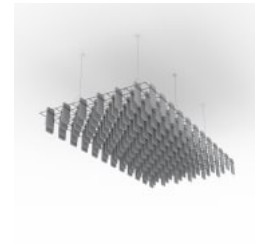

Mesh Baffle Detail Insert

Mesh Baffle Hanger

Mesh Baffle Y-Hanger

Mesh Baffle Ceiling Anchor

Mesh Baffle Long Offset Perspective

MESH BAFFLES LONG OFFSET

Acoustic Baffles

A perfect balance of acoustics and aesthetics. Zintra Mesh Baffle systems feature Zintra acoustic quills hung from a suspended powder coated mesh. Zintra Mesh Baffles Long Offset showcases striking style and harmonized acoustics in perfect alignment.

✓ **Acoustic**

✓ **Bleach Cleanable**

✓ **Easy Clean**

✓ **Easy Install**

Description

Mesh Baffles - Long Offset - 156 Quills

Using a unique interconnecting system Zintra Mesh Baffles seamlessly combine style and functionality, providing scalability and cost-effectiveness for wall-to-wall solutions or dynamic focal points.

Made from Zintra, the interchangeable, acoustically tuned 8" (209mm) quills hang from the mesh. Their lightweight materials, clever mounting system and simple mesh connectors make them easy to cut, effortless to hang and simple to configure. Wrap effortlessly around columns, with the ability to be customized on-site for hassle-free installation.

The Mesh Baffles hang from the ceiling using Y-Hook Cables, which efficiently distribute weight across the interconnected mesh, and minimise ceiling anchor points. These tactile marvels offer multi-directional coverage, enveloping sound from all angles and achieving an NRC values up to 1.0.