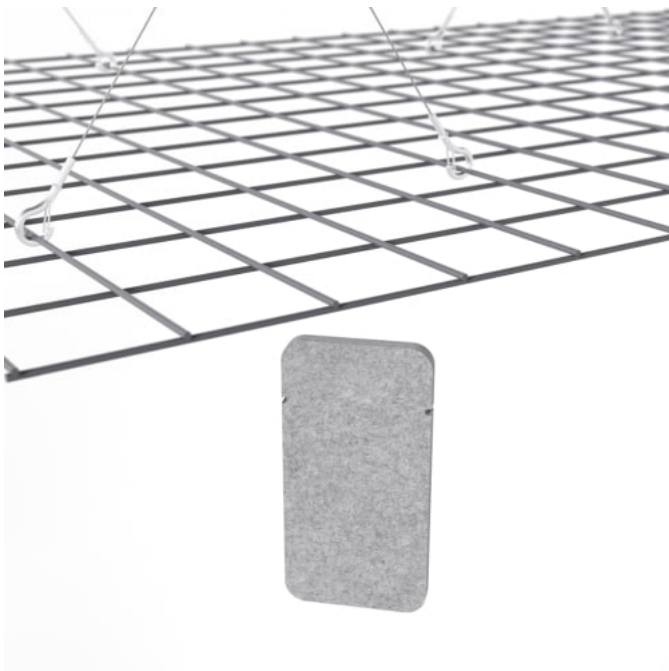

# MESH BAFFLES LONG OFFSET

Acoustic Baffles

Mesh Baffles Long Offset

Mesh Baffle Long Offset Configuration

Mesh Baffle Detail

Mesh Baffle Detail Quill

# MESH BAFFLES LONG OFFSET

Acoustic Baffles

---

Mesh Baffle Ceiling Anchor

Mesh Baffle Long Offset Perspective

# MESH BAFFLES LONG OFFSET

Acoustic Baffles

A perfect balance of acoustics and aesthetics. Zintra Mesh Baffle systems feature Zintra acoustic quills hung from a suspended powder coated mesh. Zintra Mesh Baffles Long Offset showcases striking style and harmonized acoustics in perfect alignment.

Made from Zintra, the interchangeable, acoustically tuned 8" (209mm) quills hang from the mesh. Their lightweight materials, clever mounting system and simple mesh connectors make them easy to cut, effortless to hang and simple to configure. Wrap effortlessly around columns, with the ability to be customized on-site for hassle-free installation.