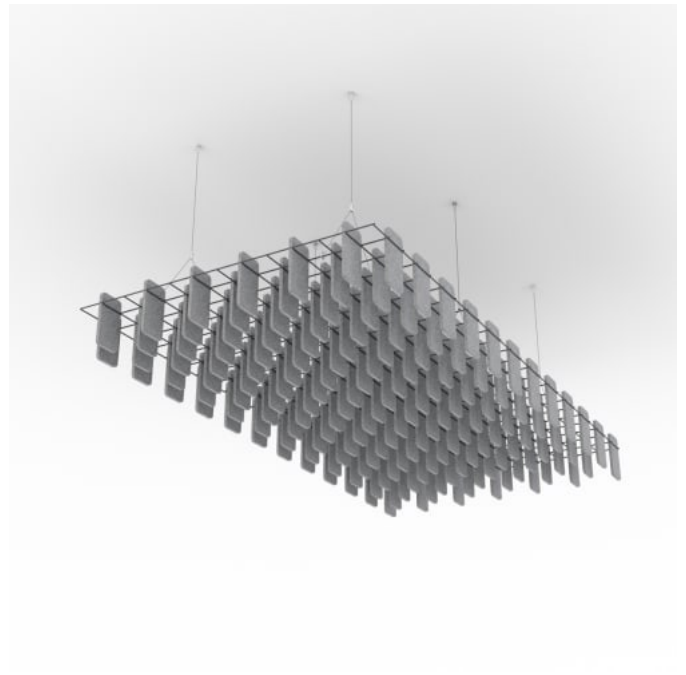

# MESH BAFFLES LONG OFFSET

Acoustic Baffles

Mesh Baffle Detail Quill Insert

Mesh Baffle Detail Insert

Mesh Baffle Hanger

Mesh Baffle Y-Hanger

# MESH BAFFLES LONG OFFSET

Acoustic Baffles

---

Mesh Baffle Ceiling Anchor

Mesh Baffle Long Offset Perspective

# MESH BAFFLES LONG OFFSET

Acoustic Baffles

A perfect balance of acoustics and aesthetics. Zintra Mesh Baffle systems feature Zintra acoustic quills hung from a suspended powder coated mesh. Zintra Mesh Baffles Long Offset showcases striking style and harmonized acoustics in perfect alignment.

Made from Zintra, the interchangeable, acoustically tuned 8" (209mm) quills hang from the mesh. Their lightweight materials, clever mounting system and simple mesh connectors make them easy to cut, effortless to hang and simple to configure. Wrap effortlessly around columns, with the ability to be customized on-site for hassle-free installation.