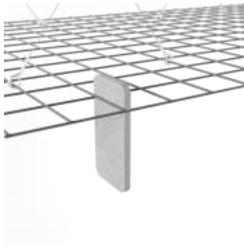

# MESH BAFFLES SHORT OFFSET

Acoustic Baffles

Mesh Baffles Short Offset Sunshine Chambray

Mesh Baffles Short Offset Slate Medium

Mesh Baffles Short Offset Configuration

Mesh Baffles Detail

Mesh Baffles Detail Quill

Mesh Baffles Detail Quill Insert

Mesh Baffles Detail Install

Mesh Baffles Hanger

Mesh Baffles Y-Hanger

Mesh Baffles Ceiling Anchor

Mesh Baffles Short Offset Perspective

# MESH BAFFLES SHORT OFFSET

Acoustic Baffles

A perfect balance of acoustics and aesthetics. Zintra Mesh Baffle systems feature Zintra acoustic quills hung from a suspended powder coated mesh. Zintra Mesh Baffles Offset features individual quills artfully arranged in a unique, offset pattern.