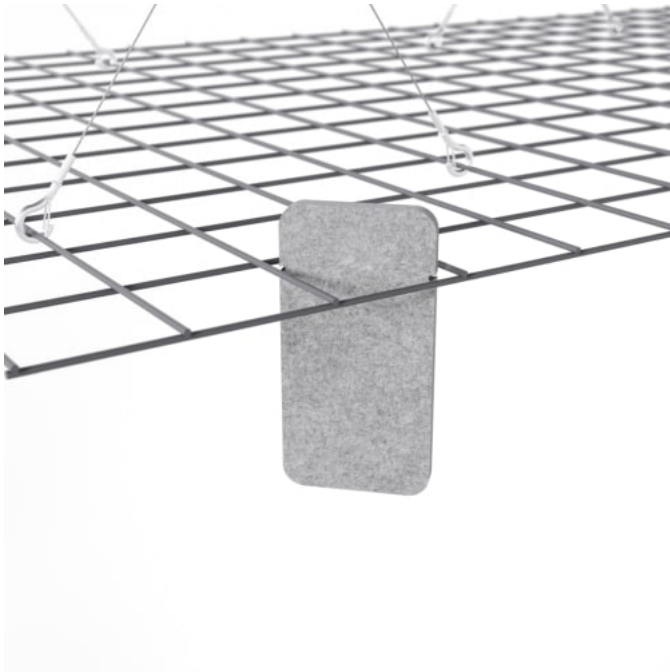

Mesh Baffles Short Offset Configuration

MESH BAFFLES SHORT OFFSET

Acoustic Baffles

Mesh Baffles Detail Quill