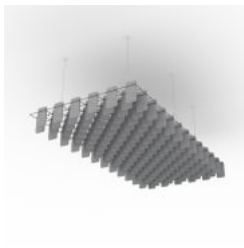

Mesh Baffles Detail Quill Insert

Mesh Baffles Detail Install

Mesh Baffles Hanger

Mesh Baffles Y-Hanger

Mesh Baffles Ceiling Anchor

Mesh Baffles Short Offset Perspective

# MESH BAFFLES SHORT OFFSET

Acoustic Baffles

A perfect balance of acoustics and aesthetics. Zintra Mesh Baffle systems feature Zintra acoustic quills hung from a suspended powder coated mesh. Zintra Mesh Baffles Offset features individual quills artfully arranged in a unique, offset pattern.