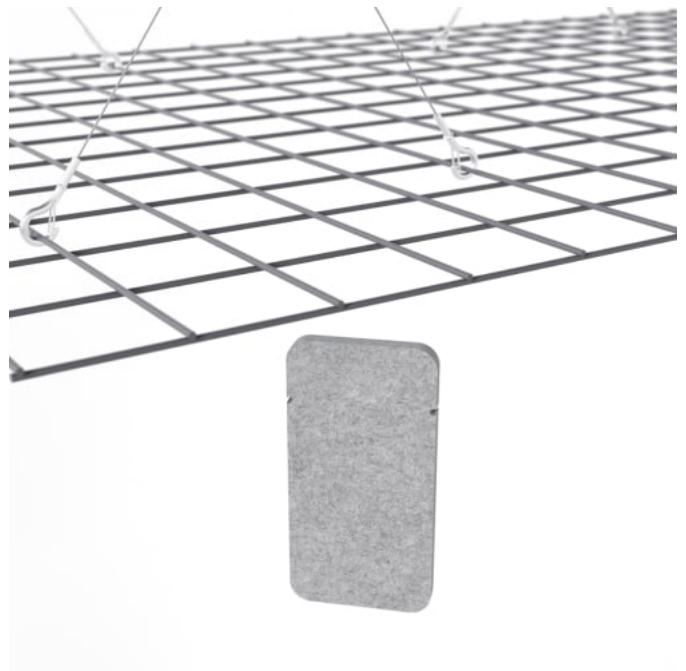

1 of 11

zintra[®]

MESH BAFFLES SHORT OFFSET

Acoustic Baffles

Mesh Baffles Short Offset Sunshine Chambray

Mesh Baffles Short Offset Slate Medium

Mesh Baffles Short Offset Configuration

Mesh Baffles Detail

MESH BAFFLES SHORT OFFSET

Acoustic Baffles

A perfect balance of acoustics and aesthetics. Zintra Mesh Baffle systems feature Zintra acoustic quills hung from a suspended powder coated mesh. Zintra Mesh Baffles Offset features individual quills artfully arranged in a unique, offset pattern.

✓ **Acoustic**

✓ **Bleach Cleanable**

✓ **Easy Clean**

✓ **Easy Install**

Description

Mesh Baffles - Offset - 288 Quills

Using a unique interconnecting system Zintra Mesh Baffles seamlessly combine style and functionality, providing scalability and cost-effectiveness for wall-to-wall solutions or dynamic focal points.

Made from Zintra, the interchangeable, acoustically tuned 8" (209mm) quills hang from the mesh. Their lightweight materials, clever mounting system and simple mesh connectors make them easy to cut, effortless to hang and simple to configure. Wrap effortlessly around columns, with the ability to be customized on-site for hassle-free installation.