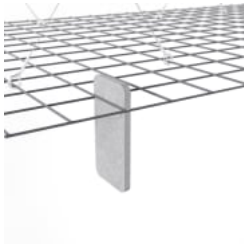

# MESH BAFFLES SHORT OFFSET

Acoustic Baffles

Mesh Baffles Short Offset Sunshine Chambray

Mesh Baffles Short Offset Slate Medium

Mesh Baffles Short Offset Configuration

Mesh Baffles Detail

Mesh Baffles Detail Quill

Mesh Baffles Detail Quill Insert

Mesh Baffles Detail Install

Mesh Baffles Hanger

Mesh Baffles Y-Hanger

Mesh Baffles Ceiling Anchor

Mesh Baffles Short Offset Perspective

# MESH BAFFLES SHORT OFFSET

Acoustic Baffles

A perfect balance of acoustics and aesthetics. Zintra Mesh Baffle systems feature Zintra acoustic quills hung from a suspended powder coated mesh. Zintra Mesh Baffles Offset features individual quills artfully arranged in a unique, offset pattern.

Made from Zintra, the interchangeable, acoustically tuned 8" (209mm) quills hang from the mesh. Their lightweight materials, clever mounting system and simple mesh connectors make them easy to cut, effortless to hang and simple to configure. Wrap effortlessly around columns, with the ability to be customized on-site for hassle-free installation.