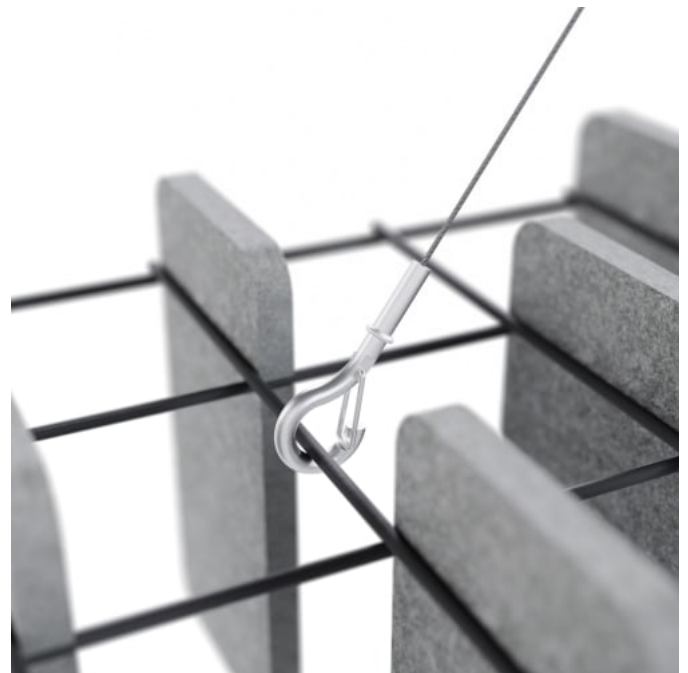

MESH BAFFLES SHORT OFFSET

Acoustic Baffles

Mesh Baffles Detail Quill

Mesh Baffles Detail Quill Insert

Mesh Baffles Detail Install

Mesh Baffles Hanger

MESH BAFFLES SHORT OFFSET

Acoustic Baffles

MESH BAFFLES SHORT OFFSET

Acoustic Baffles

A perfect balance of acoustics and aesthetics. Zintra Mesh Baffle systems feature Zintra acoustic quills hung from a suspended powder coated mesh. Zintra Mesh Baffles Offset features individual quills artfully arranged in a unique, offset pattern.

Made from Zintra, the interchangeable, acoustically tuned 8" (209mm) quills hang from the mesh. Their lightweight materials, clever mounting system and simple mesh connectors make them easy to cut, effortless to hang and simple to configure. Wrap effortlessly around columns, with the ability to be customized on-site for hassle-free installation.

The Mesh Baffles hang from the ceiling using Y-Hook Cables, which efficiently distribute weight across the interconnected mesh, and minimise ceiling anchor points. These tactile marvels offer multi-directional coverage, enveloping sound from all angles and achieving an NRC values up to 1.0.