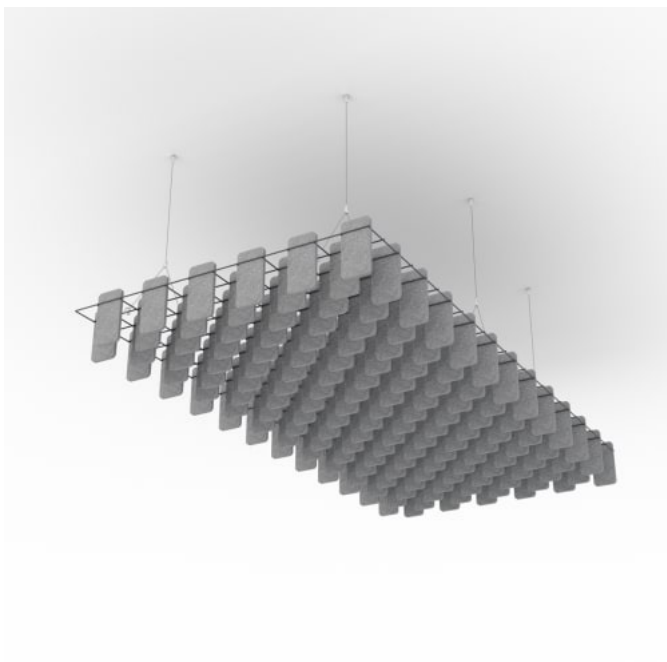

Mesh Baffles Short Offset Perspective

+1 855 922 7377

hello@zintraacoustic.com

zintraacoustic.com

4 of 11

zintra®