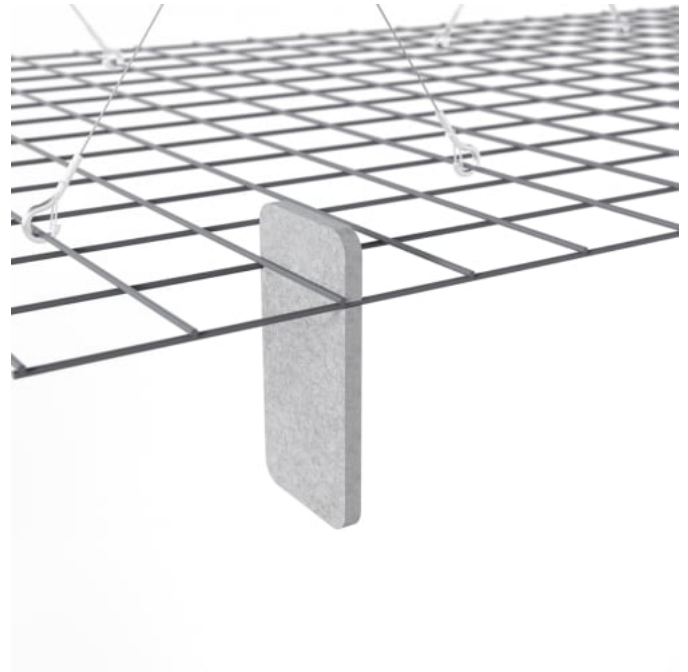

Mesh Baffles Detail Quill Insert