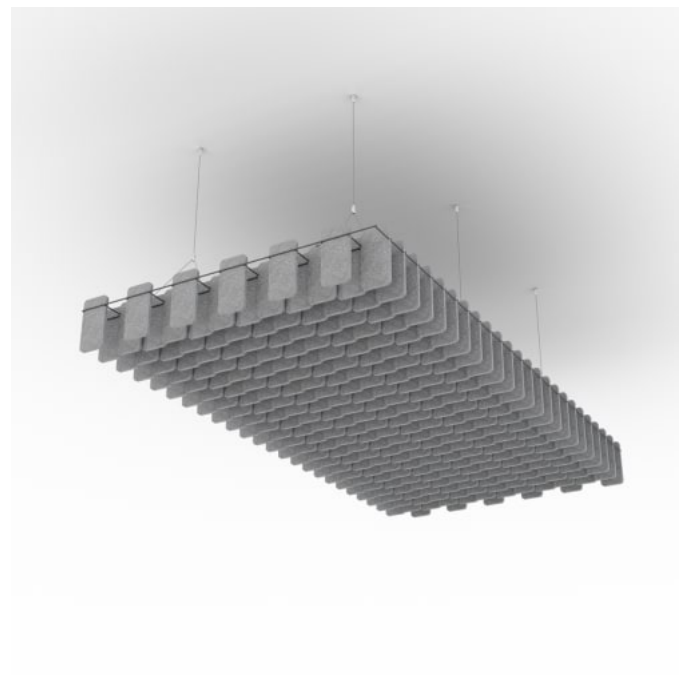

MESH BAFFLES OFFSET

Acoustic Baffles

Mesh Baffle Hanger

Mesh Baffle Y-Hanger

Mesh Baffle Ceiling Anchor

Mesh Baffle Offset Perspective

MESH BAFFLES OFFSET

Acoustic Baffles

A perfect balance of acoustics and aesthetics. Zintra Mesh Baffle systems feature Zintra acoustic quills hung from a suspended powder coated mesh. Zintra Mesh Baffles Offset features individual quills artfully arranged in a unique, offset pattern.

✓ **Acoustic**

✓ **Easy Clean**

✓ **Easy Install**

✓ **Bleach Cleanable**

Description

Mesh Baffles - Offset - 288 Quills

Using a unique interconnecting system Zintra Mesh Baffles seamlessly combine style and functionality, providing scalability and cost-effectiveness for wall-to-wall solutions or dynamic focal points.

Made from Zintra, the interchangeable, acoustically tuned 8" (209mm) quills hang from the mesh. Their lightweight materials, clever mounting system and simple mesh connectors make them easy to cut, effortless to hang and simple to configure. Wrap effortlessly around columns, with the ability to be customized on-site for hassle-free installation.