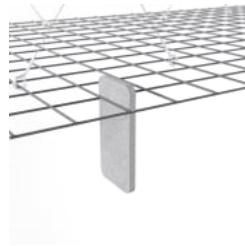

zintra[®]

MESH BAFFLES OFFSET

Acoustic Baffles

Mesh Baffle Offset Configuration

Mesh Baffle Detail

Mesh Baffle Detail Quill

Mesh Baffle Detail Install

Mesh Baffle Hanger

Mesh Baffle Y-Hanger

Mesh Baffle Ceiling Anchor

Mesh Baffle Offset Perspective

MESH BAFFLES OFFSET

Acoustic Baffles

A perfect balance of acoustics and aesthetics. Zintra Mesh Baffle systems feature Zintra acoustic quills hung from a suspended powder coated mesh. Zintra Mesh Baffles Offset features individual quills artfully arranged in a unique, offset pattern.

✓ **Acoustic**

✓ **Easy Clean**

✓ **Easy Install**

✓ **Bleach Cleanable**

Description

Mesh Baffles - Offset - 288 Quills

Using a unique interconnecting system Zintra Mesh Baffles seamlessly combine style and functionality, providing scalability and cost-effectiveness for wall-to-wall solutions or dynamic focal points.

Made from Zintra, the interchangeable, acoustically tuned 8" (209mm) quills hang from the mesh. Their lightweight materials, clever mounting system and simple mesh connectors make them easy to cut, effortless to hang and simple to configure. Wrap effortlessly around columns, with the ability to be customized on-site for hassle-free installation.