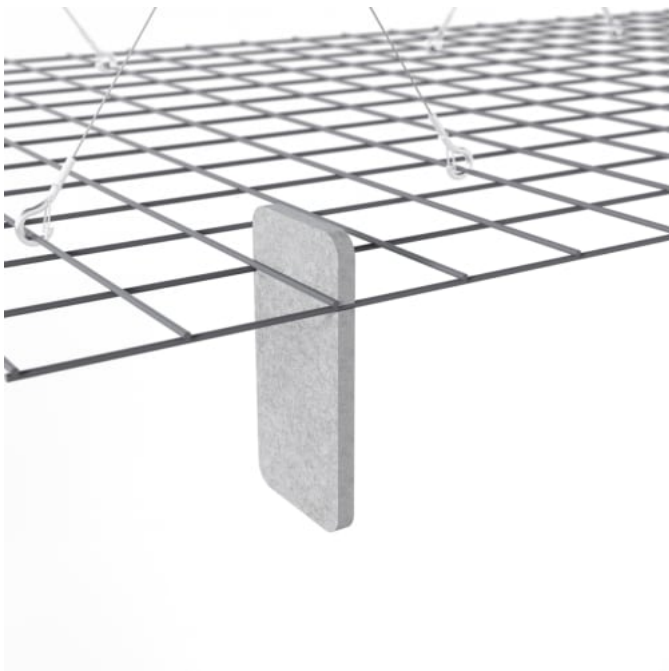

Mesh Baffle Offset Configuration

Mesh Baffle Detail Quill