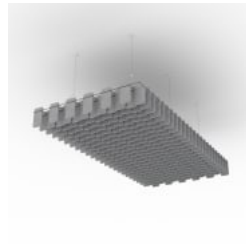

zintra[®]

MESH BAFFLES OFFSET

Acoustic Baffles

Mesh Baffle Offset Configuration

Mesh Baffle Detail

Mesh Baffle Detail Quill

Mesh Baffle Detail Install

Mesh Baffle Hanger

Mesh Baffle Y-Hanger

Mesh Baffle Ceiling Anchor

Mesh Baffle Offset Perspective

MESH BAFFLES OFFSET

Acoustic Baffles

A perfect balance of acoustics and aesthetics. Zintra Mesh Baffle systems feature Zintra acoustic quills hung from a suspended powder coated mesh. Zintra Mesh Baffles Offset features individual quills artfully arranged in a unique, offset pattern.

Made from Zintra, the interchangeable, acoustically tuned 8" (209mm) quills hang from the mesh. Their lightweight materials, clever mounting system and simple mesh connectors make them easy to cut, effortless to hang and simple to configure. Wrap effortlessly around columns, with the ability to be customized on-site for hassle-free installation.

The Mesh Baffles hang from the ceiling using Y-Hook Cables, which efficiently distribute weight across the interconnected mesh, and minimise ceiling anchor points. These tactile marvels offer multi-directional coverage, enveloping sound from all angles and achieving an NRC values up to 1.0.