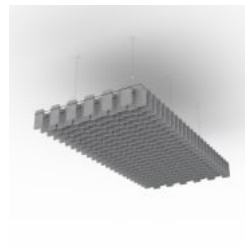

zintra[®]

MESH BAFFLES OFFSET

Acoustic Baffles

Mesh Baffle Offset Configuration

Mesh Baffle Detail

Mesh Baffle Detail Quill

Mesh Baffle Detail Install

Mesh Baffle Hanger

Mesh Baffle Y-Hanger

Mesh Baffle Ceiling Anchor

Mesh Baffle Offset Perspective

MESH BAFFLES OFFSET

Acoustic Baffles

A perfect balance of acoustics and aesthetics. Zintra Mesh Baffle systems feature Zintra acoustic quills hung from a suspended powder coated mesh. Zintra Mesh Baffles Offset features individual quills artfully arranged in a unique, offset pattern.

Made from Zintra, the interchangeable, acoustically tuned 8" (209mm) quills hang from the mesh. Their lightweight materials, clever mounting system and simple mesh connectors make them easy to cut, effortless to hang and simple to configure. Wrap effortlessly around columns, with the ability to be customized on-site for hassle-free installation.

The Mesh Baffles hang from the ceiling using Y-Hook Cables, which efficiently distribute weight across the interconnected mesh, and minimise ceiling anchor points. These tactile marvels offer multi-directional coverage, enveloping sound from all angles and achieving an NRC values up to 1.0.