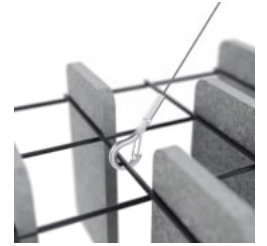

zintra[®]

MESH BAFFLES OFFSET

Acoustic Baffles

Mesh Baffle Offset Configuration

Mesh Baffle Detail

Mesh Baffle Detail Quill

Mesh Baffle Detail Install

Mesh Baffle Hanger

Mesh Baffle Y-Hanger

Mesh Baffle Ceiling Anchor

Mesh Baffle Offset Perspective

MESH BAFFLES OFFSET

Acoustic Baffles

A perfect balance of acoustics and aesthetics. Zintra Mesh Baffle systems feature Zintra acoustic quills hung from a suspended powder coated mesh. Zintra Mesh Baffles Offset features individual quills artfully arranged in a unique, offset pattern.

Made from Zintra, the interchangeable, acoustically tuned 8" (209mm) quills hang from the mesh. Their lightweight materials, clever mounting system and simple mesh connectors make them easy to cut, effortless to hang and simple to configure. Wrap effortlessly around columns, with the ability to be customized on-site for hassle-free installation.

The Mesh Baffles hang from the ceiling using Y-Hook Cables, which efficiently distribute weight across the interconnected mesh, and minimise ceiling anchor points. These tactile marvels offer multi-directional coverage, enveloping sound from all angles and achieving an NRC values up to 1.0.