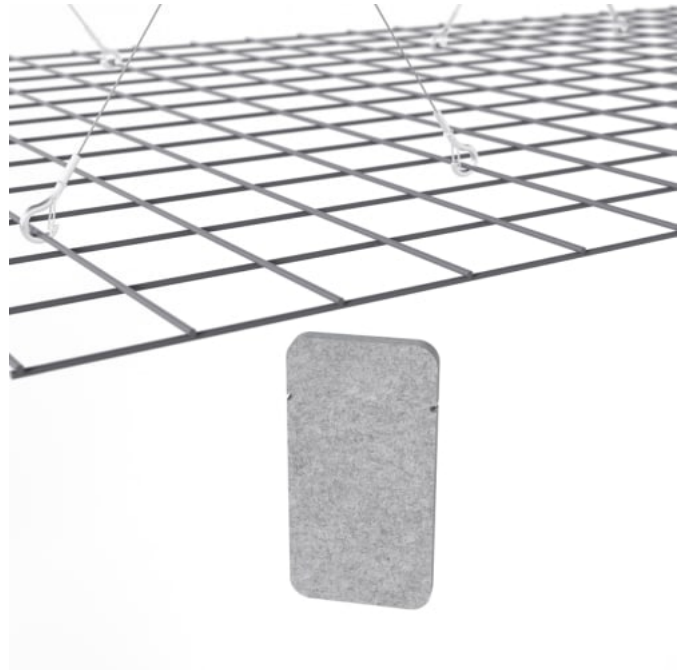

Mesh Baffle Detail