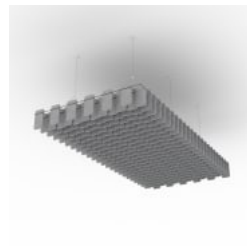

zintra[®]

MESH BAFFLES OFFSET

Acoustic Baffles

Mesh Baffle Offset Configuration

Mesh Baffle Detail

Mesh Baffle Detail Quill

Mesh Baffle Detail Install

Mesh Baffle Hanger

Mesh Baffle Y-Hanger

Mesh Baffle Ceiling Anchor

Mesh Baffle Offset Perspective

MESH BAFFLES OFFSET

Acoustic Baffles

A perfect balance of acoustics and aesthetics. Zintra Mesh Baffle systems feature Zintra acoustic quills hung from a suspended powder coated mesh. Zintra Mesh Baffles Offset features individual quills artfully arranged in a unique, offset pattern.

Made from Zintra, the interchangeable, acoustically tuned 8" (209mm) quills hang from the mesh. Their lightweight materials, clever mounting system and simple mesh connectors make them easy to cut, effortless to hang and simple to configure. Wrap effortlessly around columns, with the ability to be customized on-site for hassle-free installation.

The Mesh Baffles hang from the ceiling using Y-Hook Cables, which efficiently distribute weight across the interconnected mesh, and minimise ceiling anchor points. These tactile marvels offer multi-directional coverage, enveloping sound from all angles and achieving an NRC values up to 1.0.