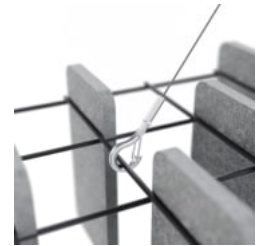

zintra[®]

MESH BAFFLES OFFSET

Acoustic Baffles

Mesh Baffle Offset Configuration

Mesh Baffle Detail

Mesh Baffle Detail Quill

Mesh Baffle Detail Install

Mesh Baffle Hanger

Mesh Baffle Y-Hanger

Mesh Baffle Ceiling Anchor

Mesh Baffle Offset Perspective

MESH BAFFLES OFFSET

Acoustic Baffles

A perfect balance of acoustics and aesthetics. Zintra Mesh Baffle systems feature Zintra acoustic quills hung from a suspended powder coated mesh. Zintra Mesh Baffles Offset features individual quills artfully arranged in a unique, offset pattern.

Made from Zintra, the interchangeable, acoustically tuned 8" (209mm) quills hang from the mesh. Their lightweight materials, clever mounting system and simple mesh connectors make them easy to cut, effortless to hang and simple to configure. Wrap effortlessly around columns, with the ability to be customized on-site for hassle-free installation.

The Mesh Baffles hang from the ceiling using Y-Hook Cables, which efficiently distribute weight across the interconnected mesh, and minimise ceiling anchor points. These tactile marvels offer multi-directional coverage, enveloping sound from all angles and achieving an NRC values up to 1.0.