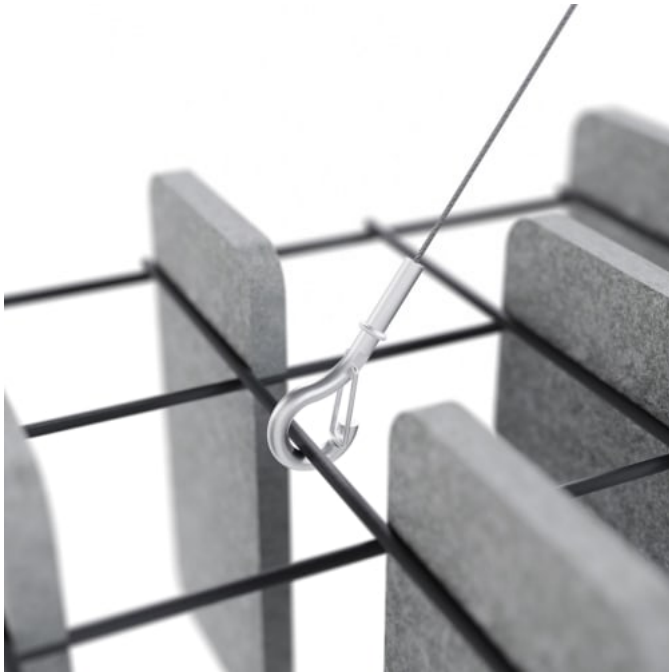

MESH BAFFLES OFFSET

Acoustic Baffles

Mesh Baffle Hanger

Mesh Baffle Y-Hanger

Mesh Baffle Ceiling Anchor

Mesh Baffle Offset Perspective

MESH BAFFLES OFFSET

Acoustic Baffles

Made from Zintra, the interchangeable, acoustically tuned 8" (209mm) quills hang from the mesh. Their lightweight materials, clever mounting system and simple mesh connectors make them easy to cut, effortless to hang and simple to configure. Wrap effortlessly around columns, with the ability to be customized on-site for hassle-free installation.