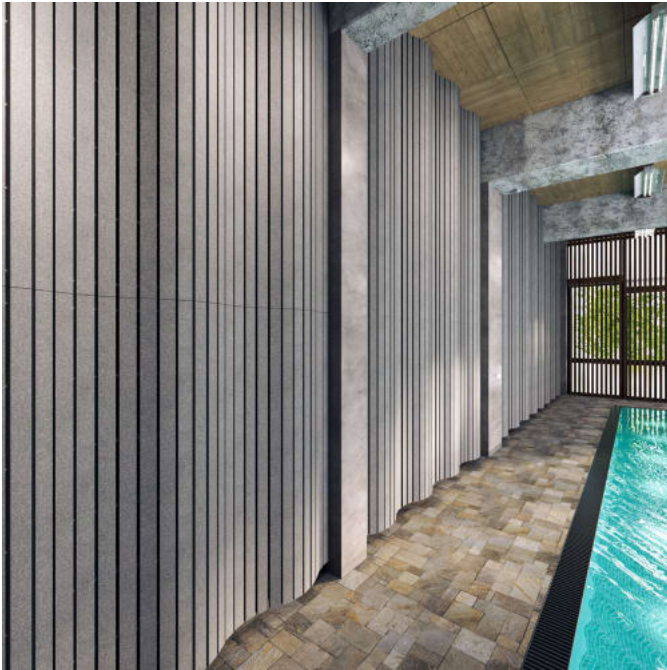

CURVED STICKS

Acoustic Sticks

Curved Sticks Wide Pewter