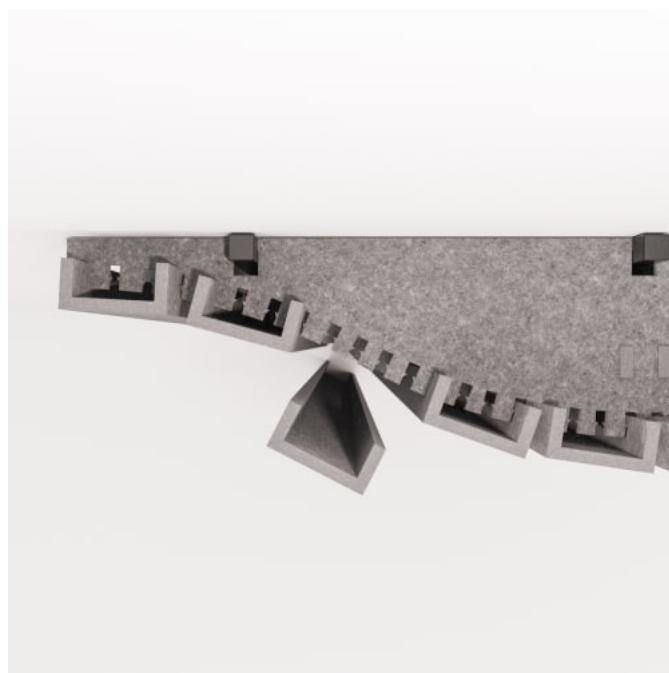

Curved Sticks Wide Comb Detail