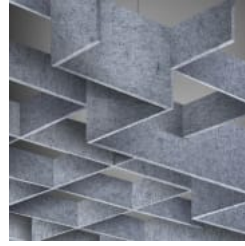

Baffles Connect Rise
Detail in Cadet