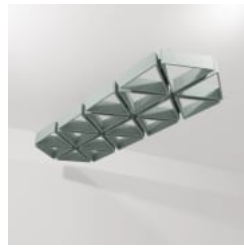

CONNECT PRISMATIC

Acoustic Baffles

CADET

+1 855 922 7377

hello@zintraacoustic.com

zintraacoustic.com